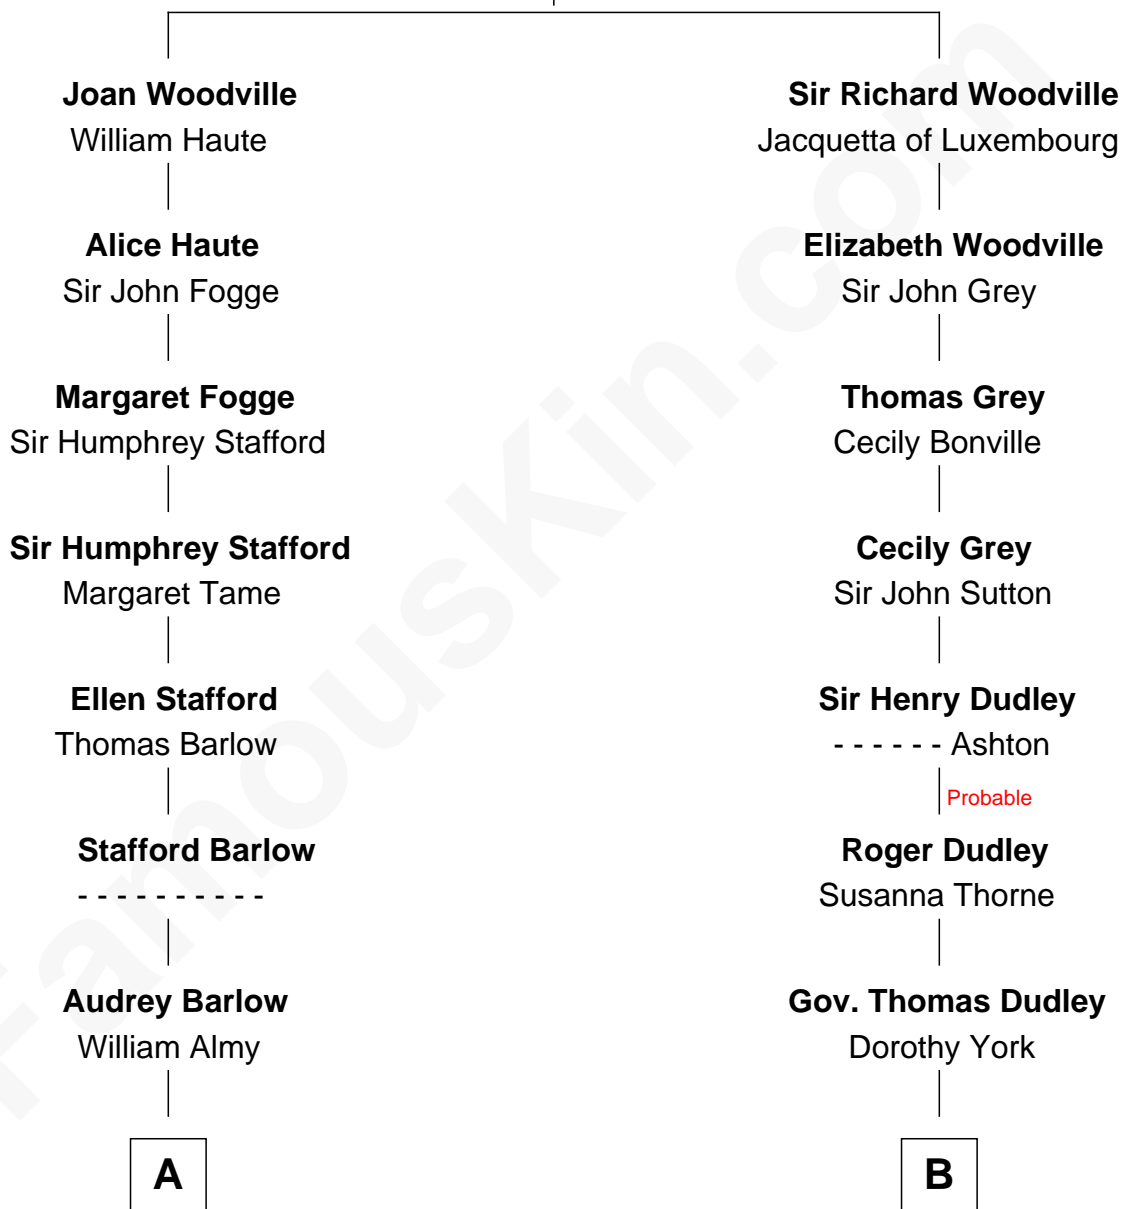

FamousKin.com Relationship Chart of

Raquel Welch

Movie Actress

17th cousin 2 times removed of

John Cena

Movie Actor and WWE Pro Wrestler

Richard Woodville

Joan Bedlisgate

C

Natalie Nichols

Ulysses John Lupien

Carol Frances Lupien

John Joseph Cena

John Cena

Actor and Pro Wrestler

FamousKin.com