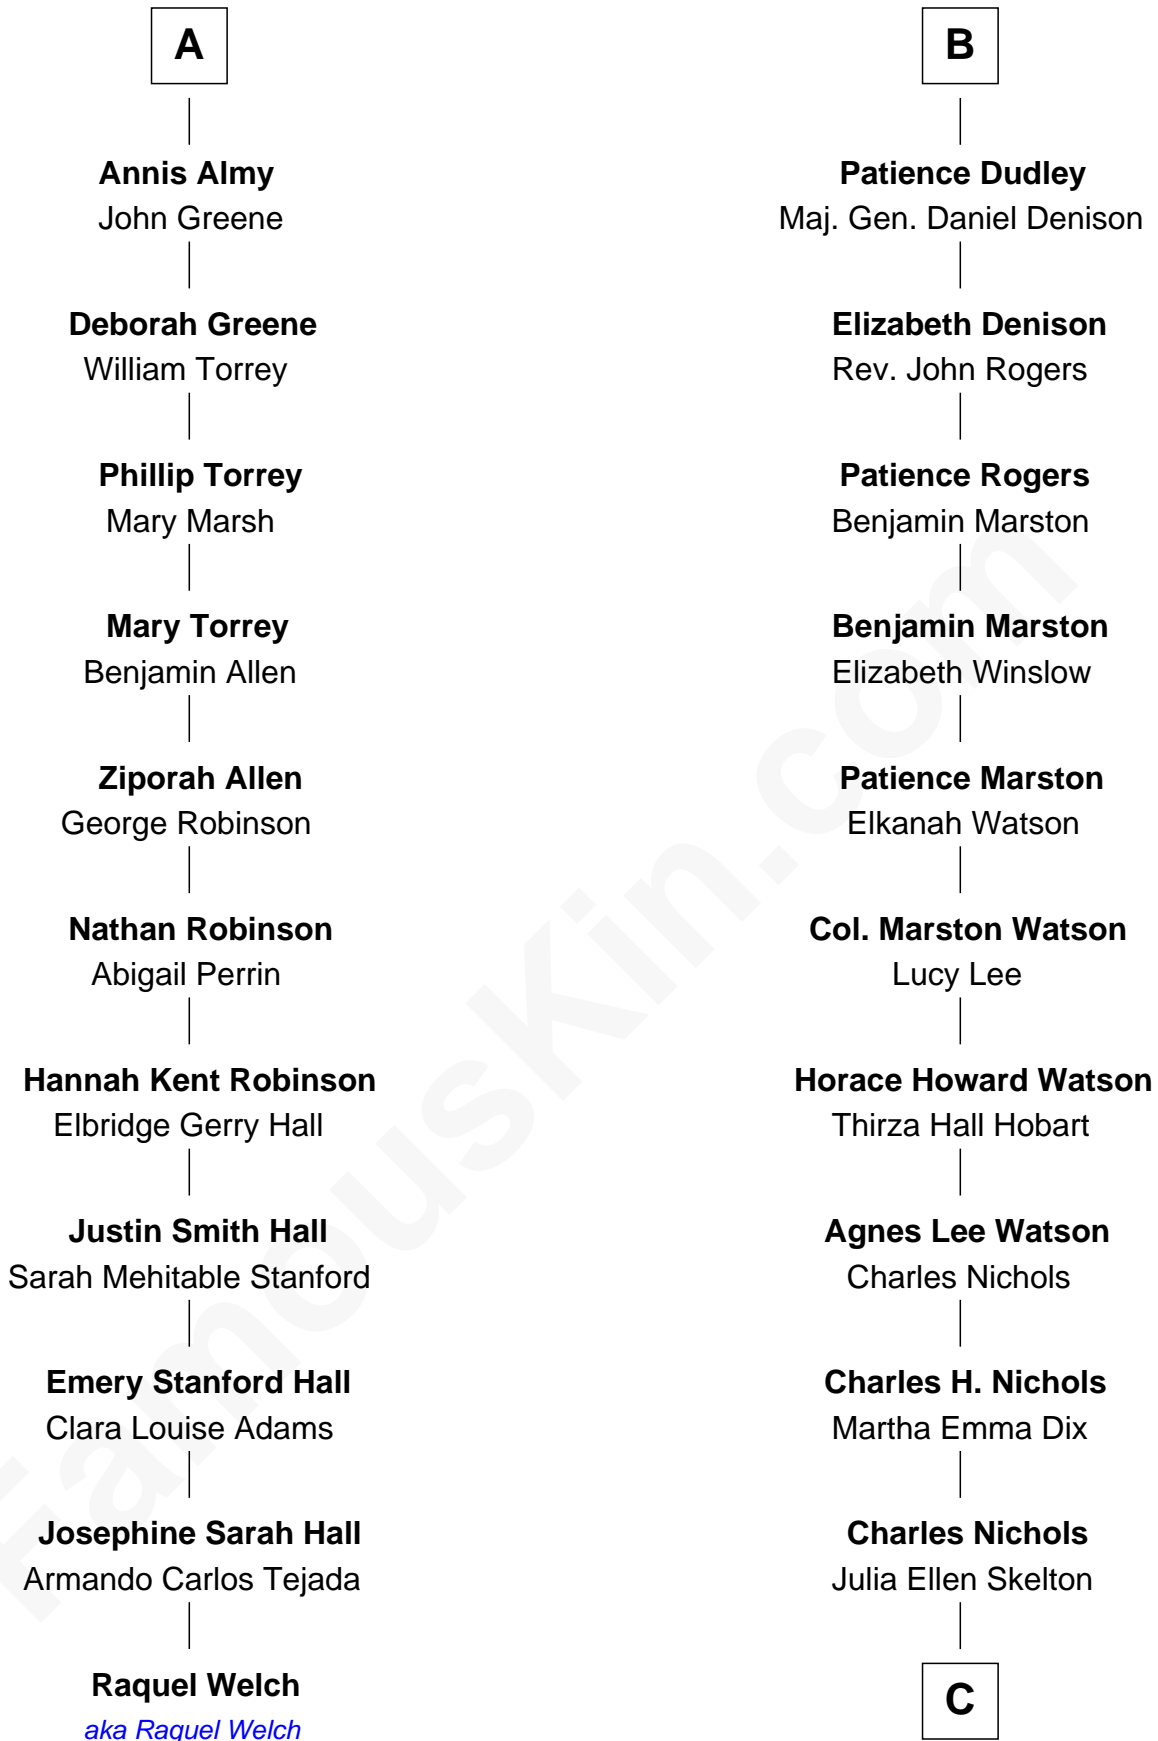

FamousKin.com Relationship Chart of

Raquel Welch

Movie Actress

17th cousin 2 times removed of

John Cena

Movie Actor and WWE Pro Wrestler

Richard Woodville

Joan Bedlisgate