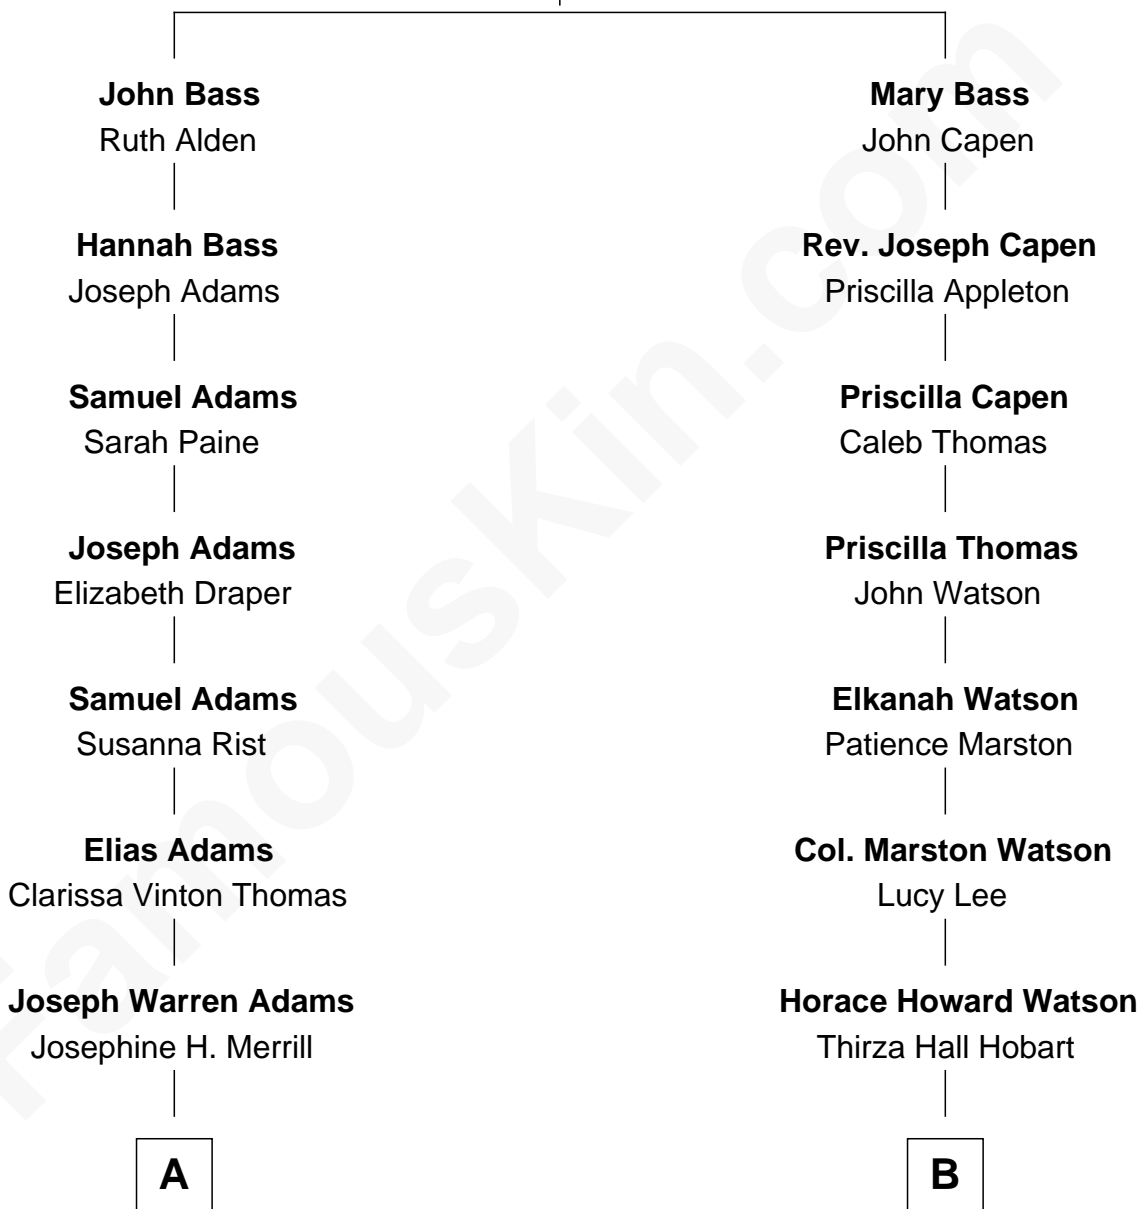

FamousKin.com Relationship Chart of

Raquel Welch

Movie Actress

9th cousin 3 times removed of

John Cena

Movie Actor and WWE Pro Wrestler

Samuel Bass

Anne Savell

A

Clara Louise Adams
Emery Stanford Hall

Josephine Sarah Hall
Armando Carlos Tejada

Raquel Welch
aka Raquel Welch

B

Agnes Lee Watson
Charles Nichols

Charles H. Nichols
Martha Emma Dix

Charles Nichols
Julia Ellen Skelton