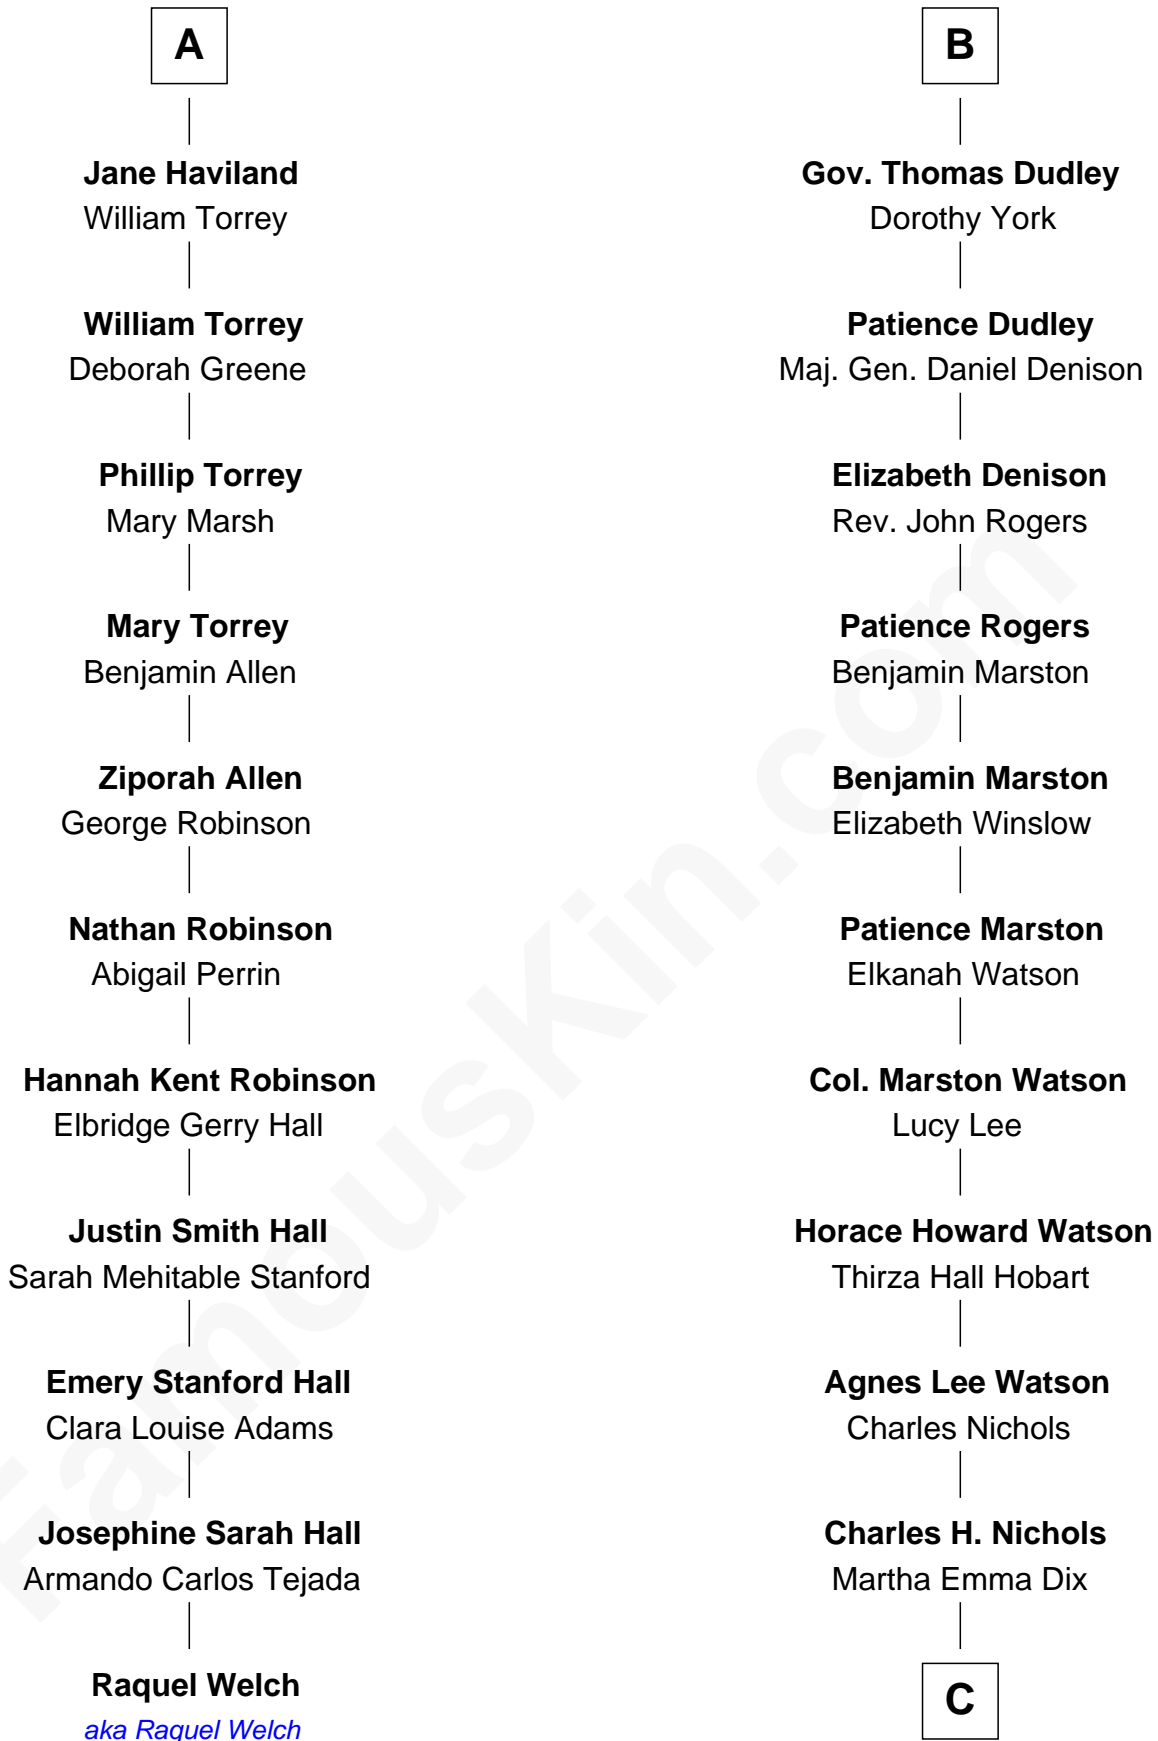

# FamousKin.com Relationship Chart of

**Raquel Welch**

*Movie Actress*

17th cousin 3 times removed of

**John Cena**

*Movie Actor and WWE Pro Wrestler*

**Sir Reynold Grey**

Margaret de Ros

**Sir John Grey**  
Constance de Holand

**Sir Edmund Grey**  
Katherine Percy

**Anne Grey**  
Sir John Grey

*Probable*

**Tacy Grey**  
John Guise

**William Guise**  
Mary Rotsey

**John Guise**  
Jane Pouncefoot

**Elizabeth Guise**  
Robert Haviland

**A**

**Margaret Grey**  
Sir William Bonville

**William Bonville**  
Elizabeth Harington

**William Bonville**  
Katherine Neville

**Cecily Bonville**  
Thomas Grey

**Cecily Grey**  
Sir John Sutton

**Sir Henry Dudley**  
----- Ashton

*Probable*

**Roger Dudley**  
Susanna Thorne

**B**

**C**

**Charles Nichols**  
Julia Ellen Skelton

**Natalie Nichols**  
Ulysses John Lupien

**Carol Frances Lupien**  
John Joseph Cena