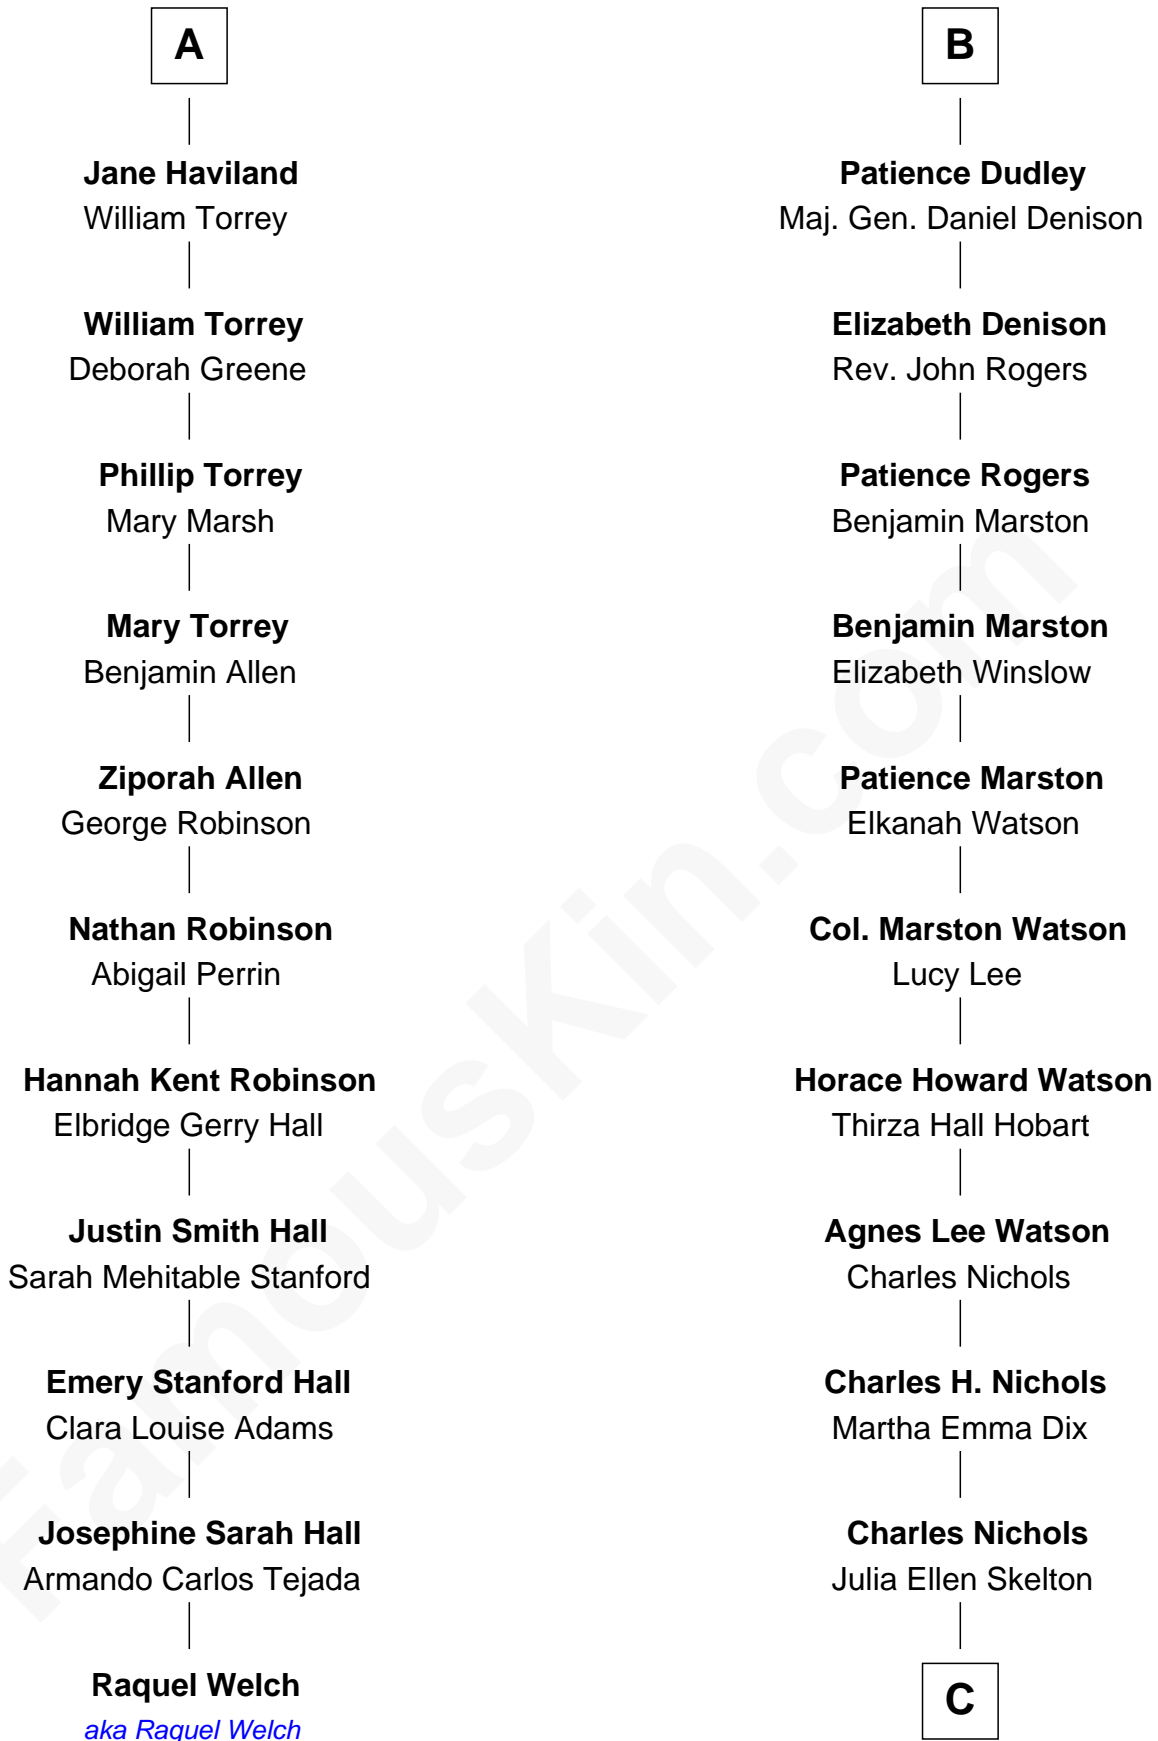

# FamousKin.com Relationship Chart of

**Raquel Welch**

*Movie Actress*

17th cousin 2 times removed of

**John Cena**

*Movie Actor and WWE Pro Wrestler*

**Sir Ralph Neville**

Joan Beaufort

**Eleanor Neville**

Sir Henry Percy

**Katherine Percy**

Sir Edmund Grey

**Anne Grey**

Sir John Grey

*Probable*

**Tacy Grey**

**Katherine Neville**

Sir Thomas Strangeways

**Joan Strangeways**

Sir William Willoughby

**Cecily Willoughby**

Sir Edward Sutton

**Sir John Sutton**

Cecily Grey

**Sir Henry Dudley**

----- Ashton

*Probable*

**Roger Dudley**

Susanna Thorne

**Gov. Thomas Dudley**

Dorothy York

**B**