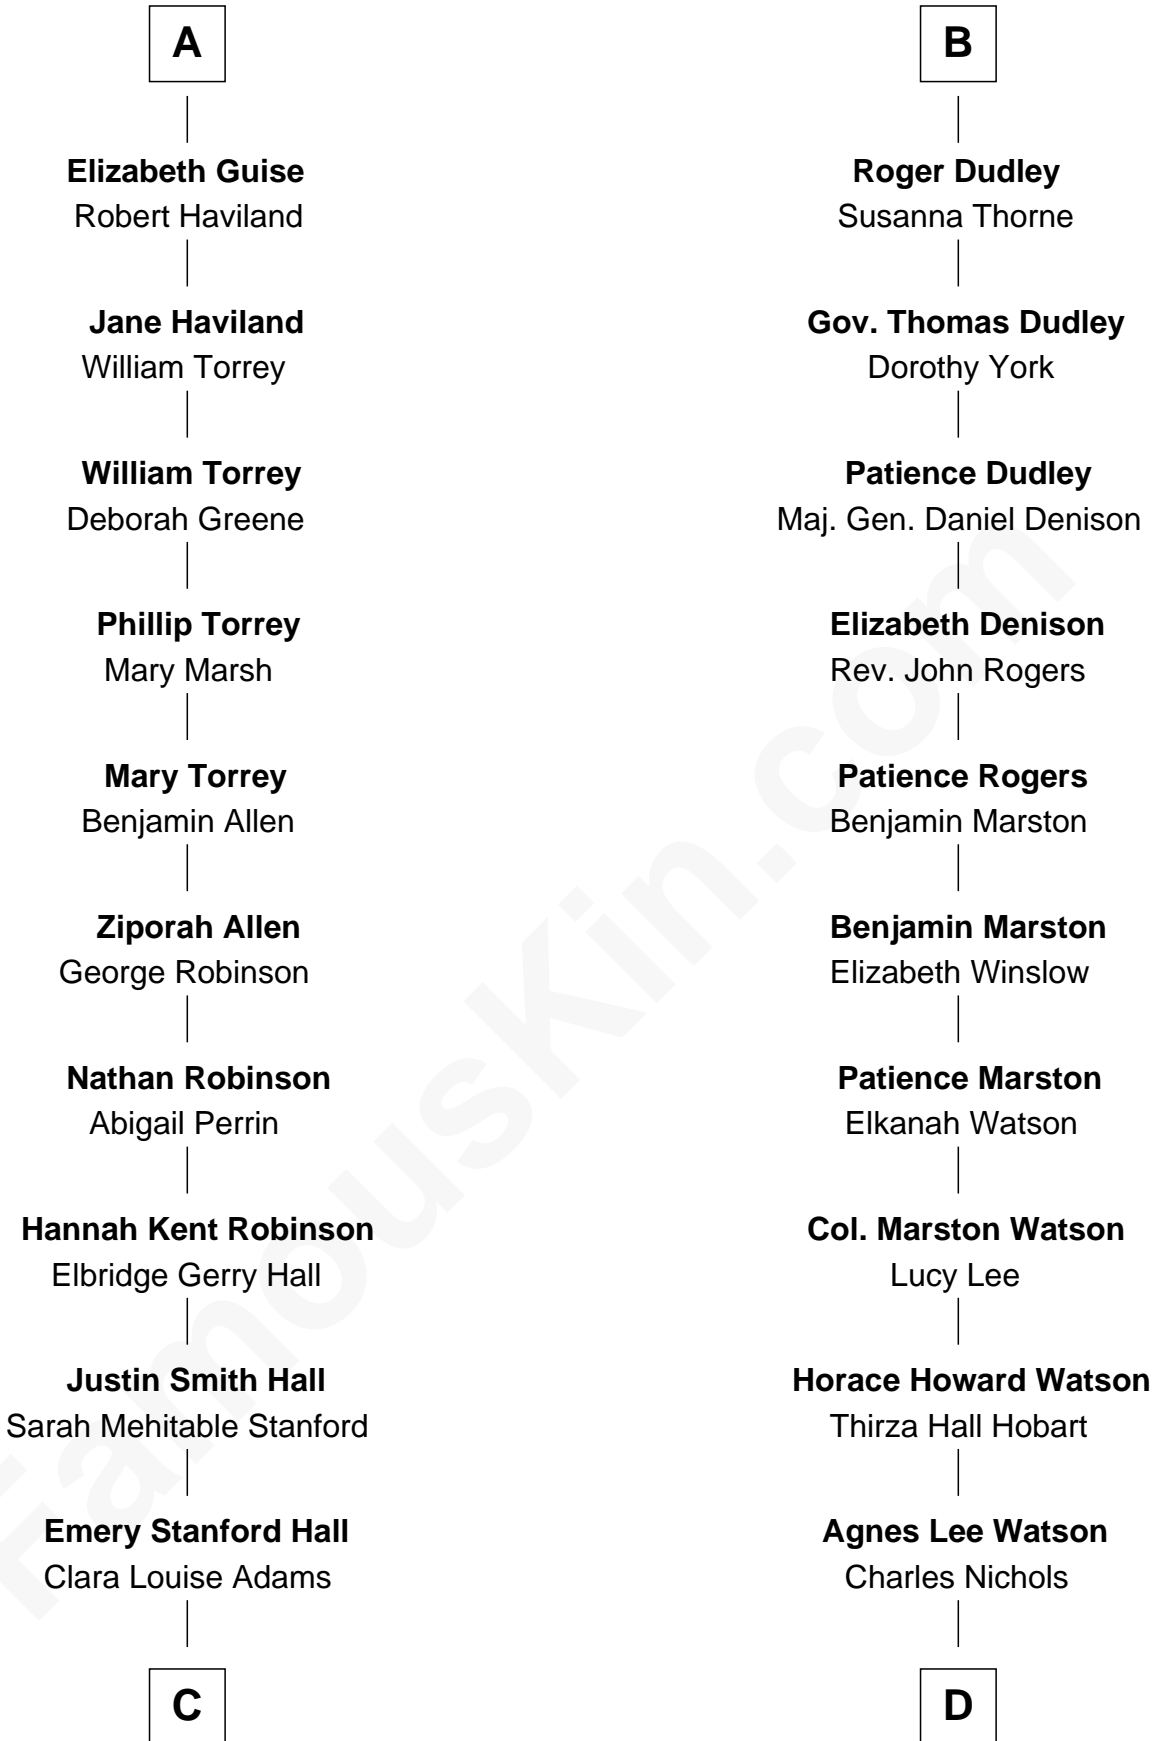

FamousKin.com Relationship Chart of

Raquel Welch

Movie Actress

18th cousin 3 times removed of

John Cena

Movie Actor and WWE Pro Wrestler

Thomas Holand
Joan Plantagenet

John de Holand
Elizabeth of Lancaster

John Guise

William Guise

Mary Rotsey

John Guise

Jane Pauncefoot

A

Sir Thomas de Holand

Alice Fitzalan

Eleanor Holand

Edward Cherleton

Joyce Cherleton

Sir John Tiptoft

Joyce Tiptoft

Sir Edmund Sutton

Sir Edward Sutton

Cecily Willoughby

Sir John Sutton

Cecily Grey

Sir Henry Dudley

----- Ashton

Probable

B

C

Josephine Sarah Hall
Armando Carlos Tejada