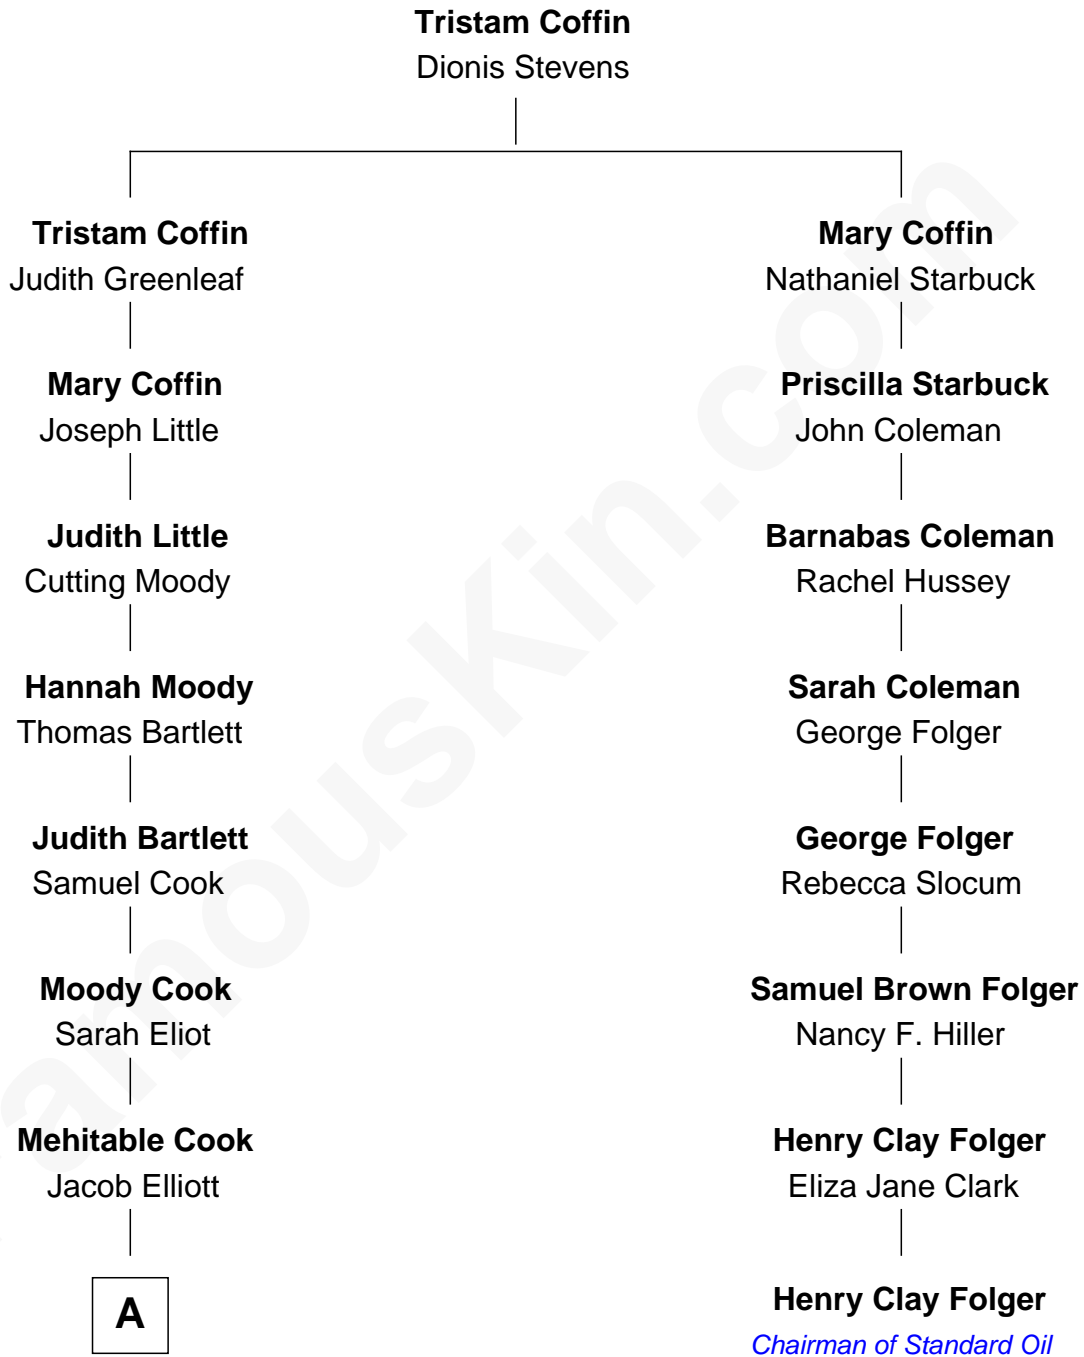

FamousKin.com Relationship Chart of

Raquel Welch
Movie Actress

7th cousin 4 times removed of

Henry Clay Folger

Founder of Folger Shakespeare Library and Chairman of Standard Oil

A

—
Mary Lydia Elliott

Emery Stanford

—
Sarah Mehitable Stanford

Justin Smith Hall

—
Emery Stanford Hall

Clara Louise Adams

—
Josephine Sarah Hall

Armando Carlos Tejada

—
Raquel Welch

aka Raquel Welch