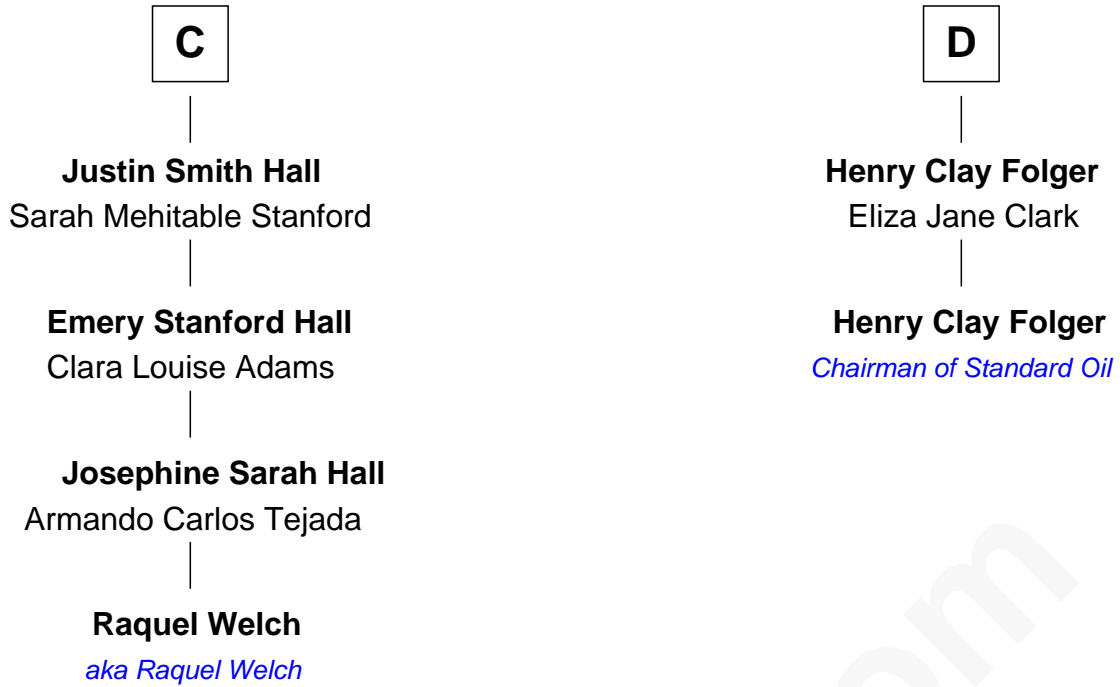

FamousKin.com Relationship Chart of

Raquel Welch

Movie Actress

18th cousin 2 times removed of

Henry Clay Folger

Founder of Folger Shakespeare Library and Chairman of Standard Oil

Henry Plantagenet

Maud de Chaworth

Eleanor Plantagenet

Richard Fitzalan

Sir Richard Fitzalan

Elizabeth de Bohun

Elizabeth Fitzalan

Sir Robert Goushill

Elizabeth Goushill

Sir Robert Wingfield

Elizabeth Wingfield

Sir William Brandon

Eleanor Brandon

John Glemham

Anne Glemham

Henry Palgrave

B

FamousKin.com