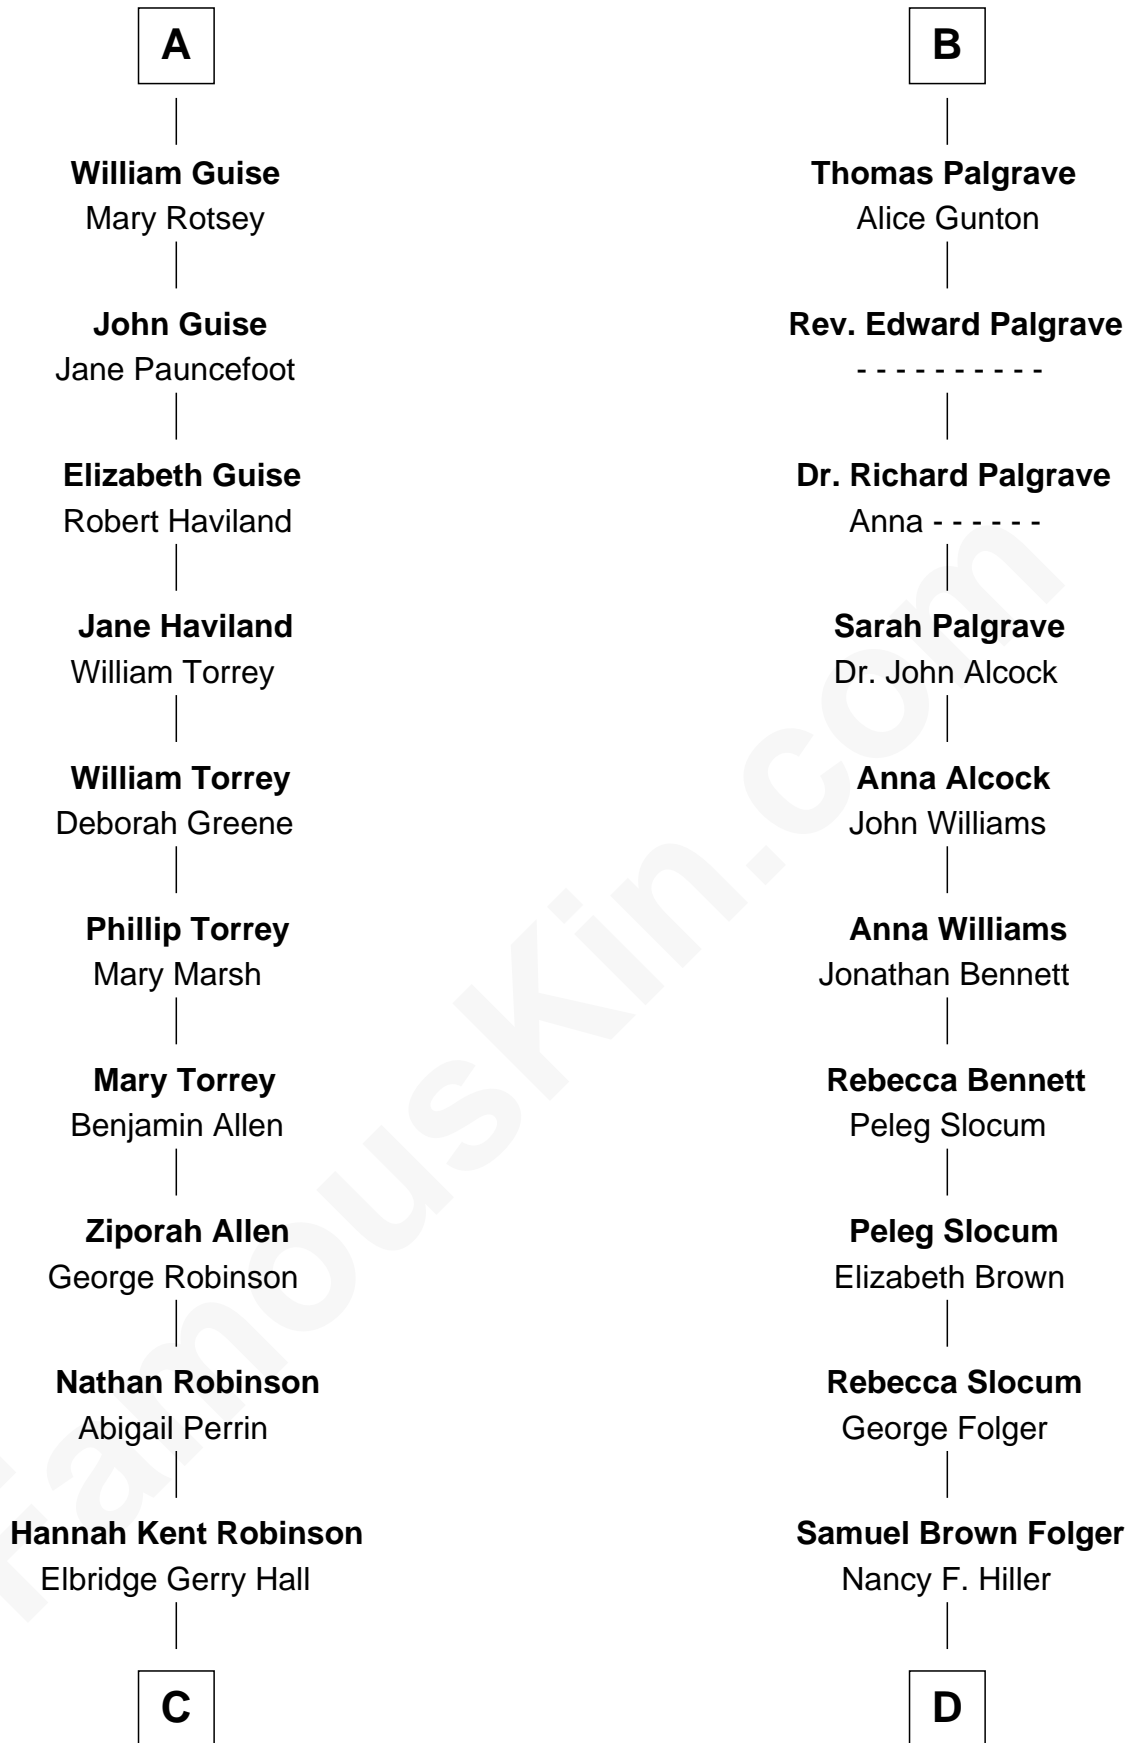

FamousKin.com Relationship Chart of

Raquel Welch

Movie Actress

18th cousin 2 times removed of

Henry Clay Folger

Founder of Folger Shakespeare Library and Chairman of Standard Oil

Henry Plantagenet

Maud de Chaworth

Sir Edmund Grey

Katherine Percy

Anne Grey

Sir John Grey

Probable

Tacy Grey

John Guise

A

Eleanor Plantagenet

Richard Fitzalan

Sir Richard Fitzalan

Elizabeth de Bohun

Elizabeth Fitzalan

Sir Robert Goushill

Elizabeth Goushill

Sir Robert Wingfield

Elizabeth Wingfield

Sir William Brandon

Eleanor Brandon

John Glemham

Anne Glemham

Henry Palgrave

B

FamousKin.com