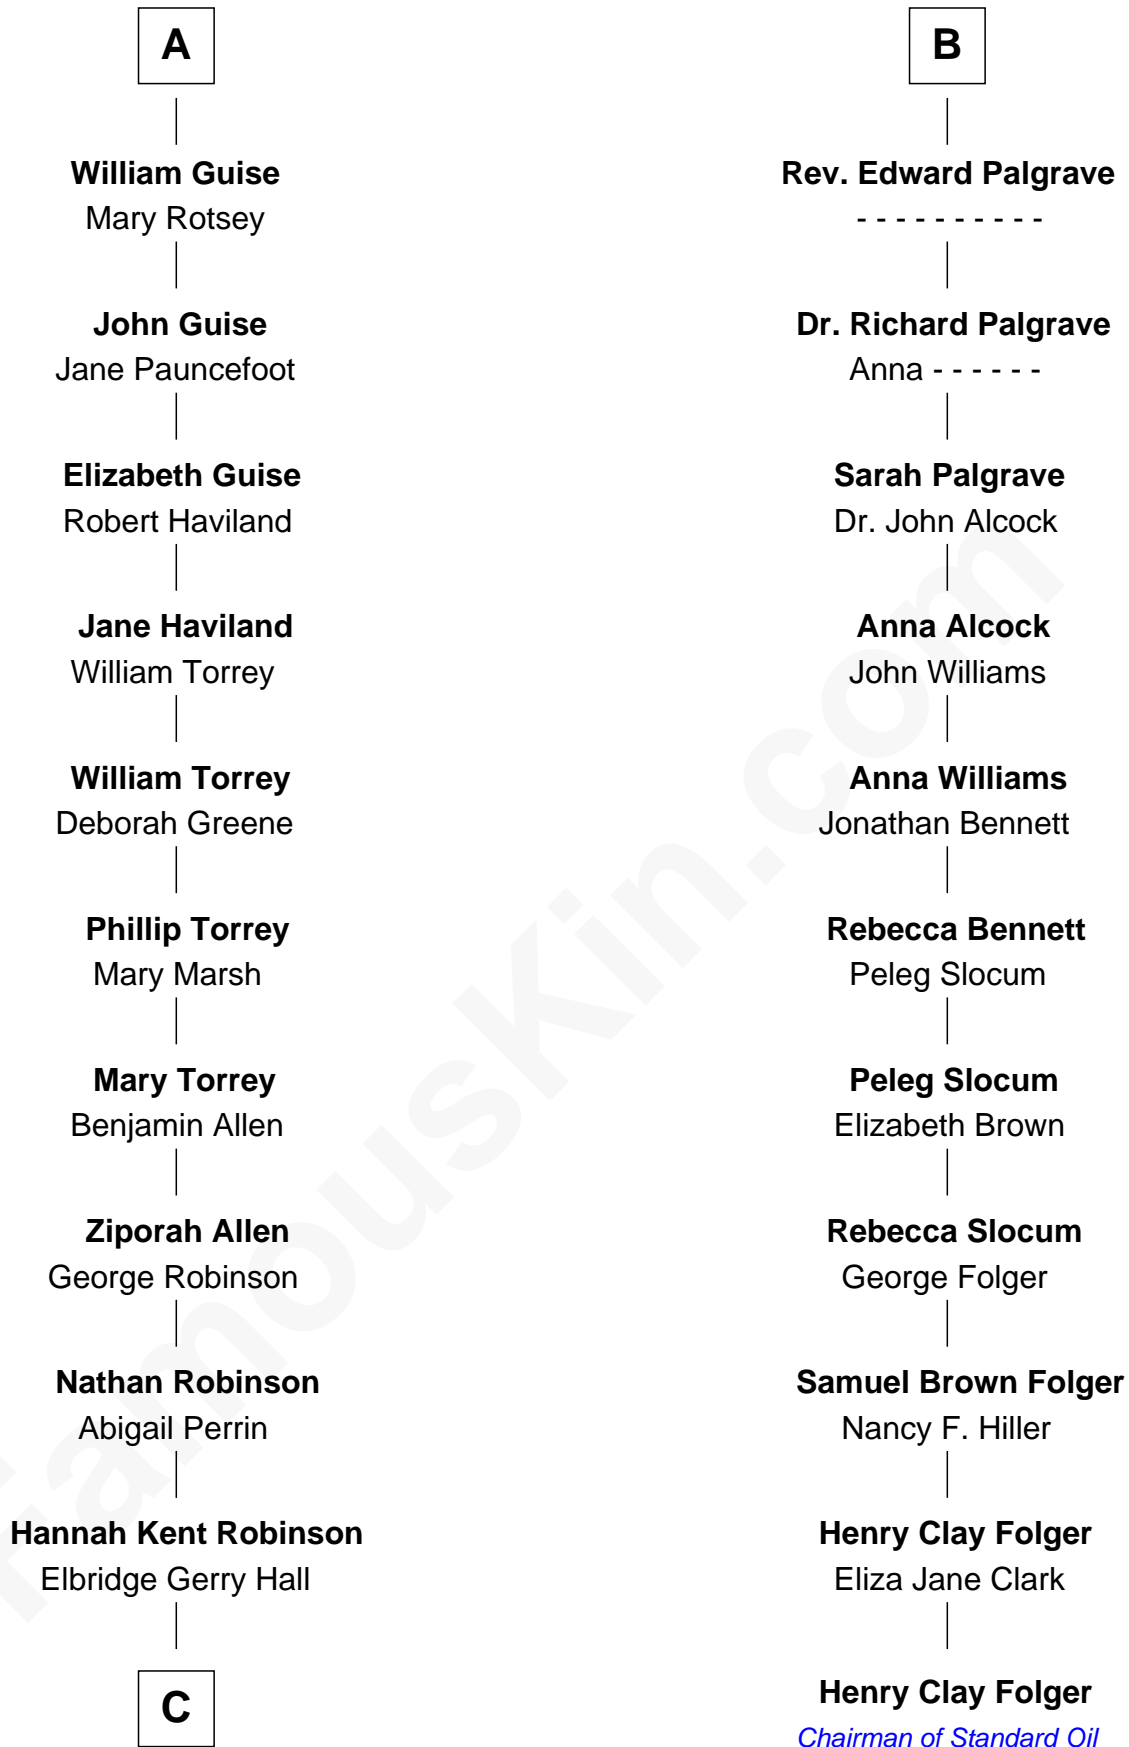

FamousKin.com
Relationship Chart of
Raquel Welch
Movie Actress

17th cousin 3 times removed of

Henry Clay Folger

Founder of Folger Shakespeare Library and Chairman of Standard Oil

C

Justin Smith Hall
Sarah Mehitable Stanford

Emery Stanford Hall
Clara Louise Adams

Josephine Sarah Hall
Armando Carlos Tejada

Raquel Welch
aka Raquel Welch

FamousKin.com