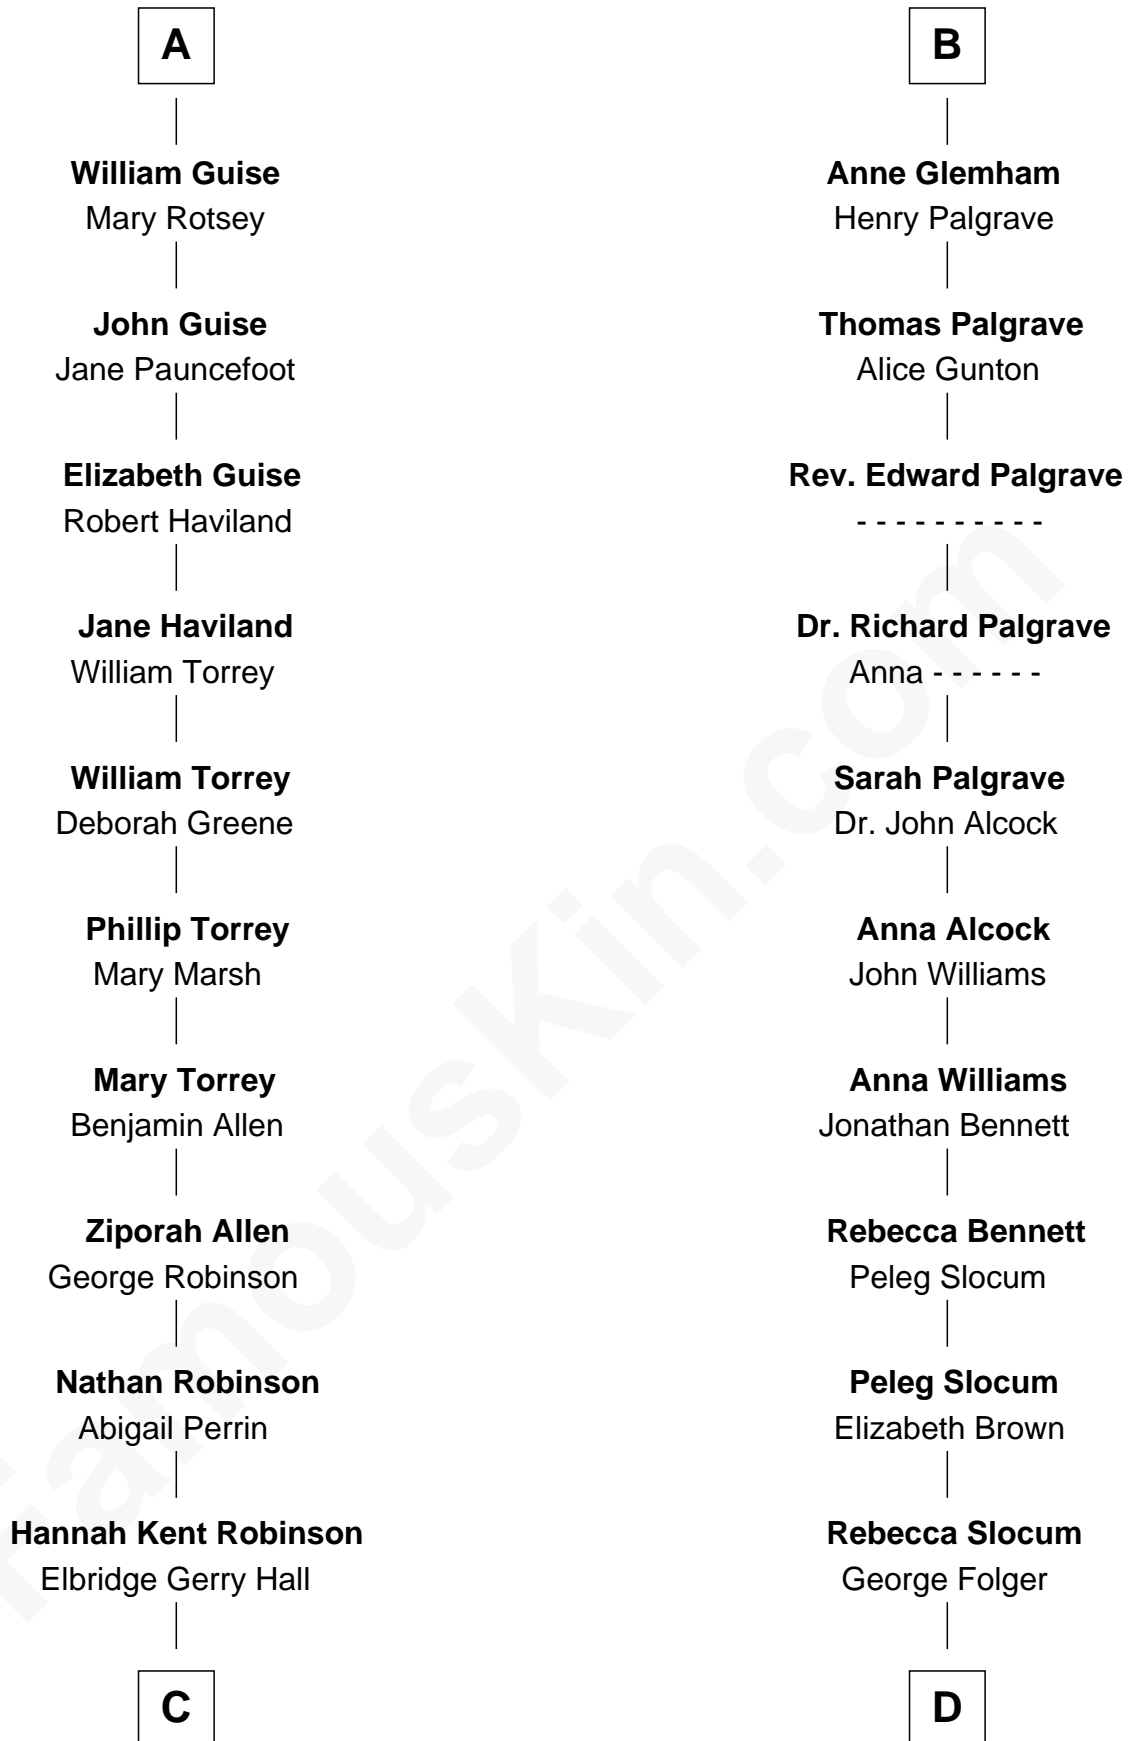

**FamousKin.com**  
**Relationship Chart of**  
**Raquel Welch**  
*Movie Actress*

18th cousin 2 times removed of

**J. A. Folger**  
*Founder of Folger Coffee Company*

FamousKin.com