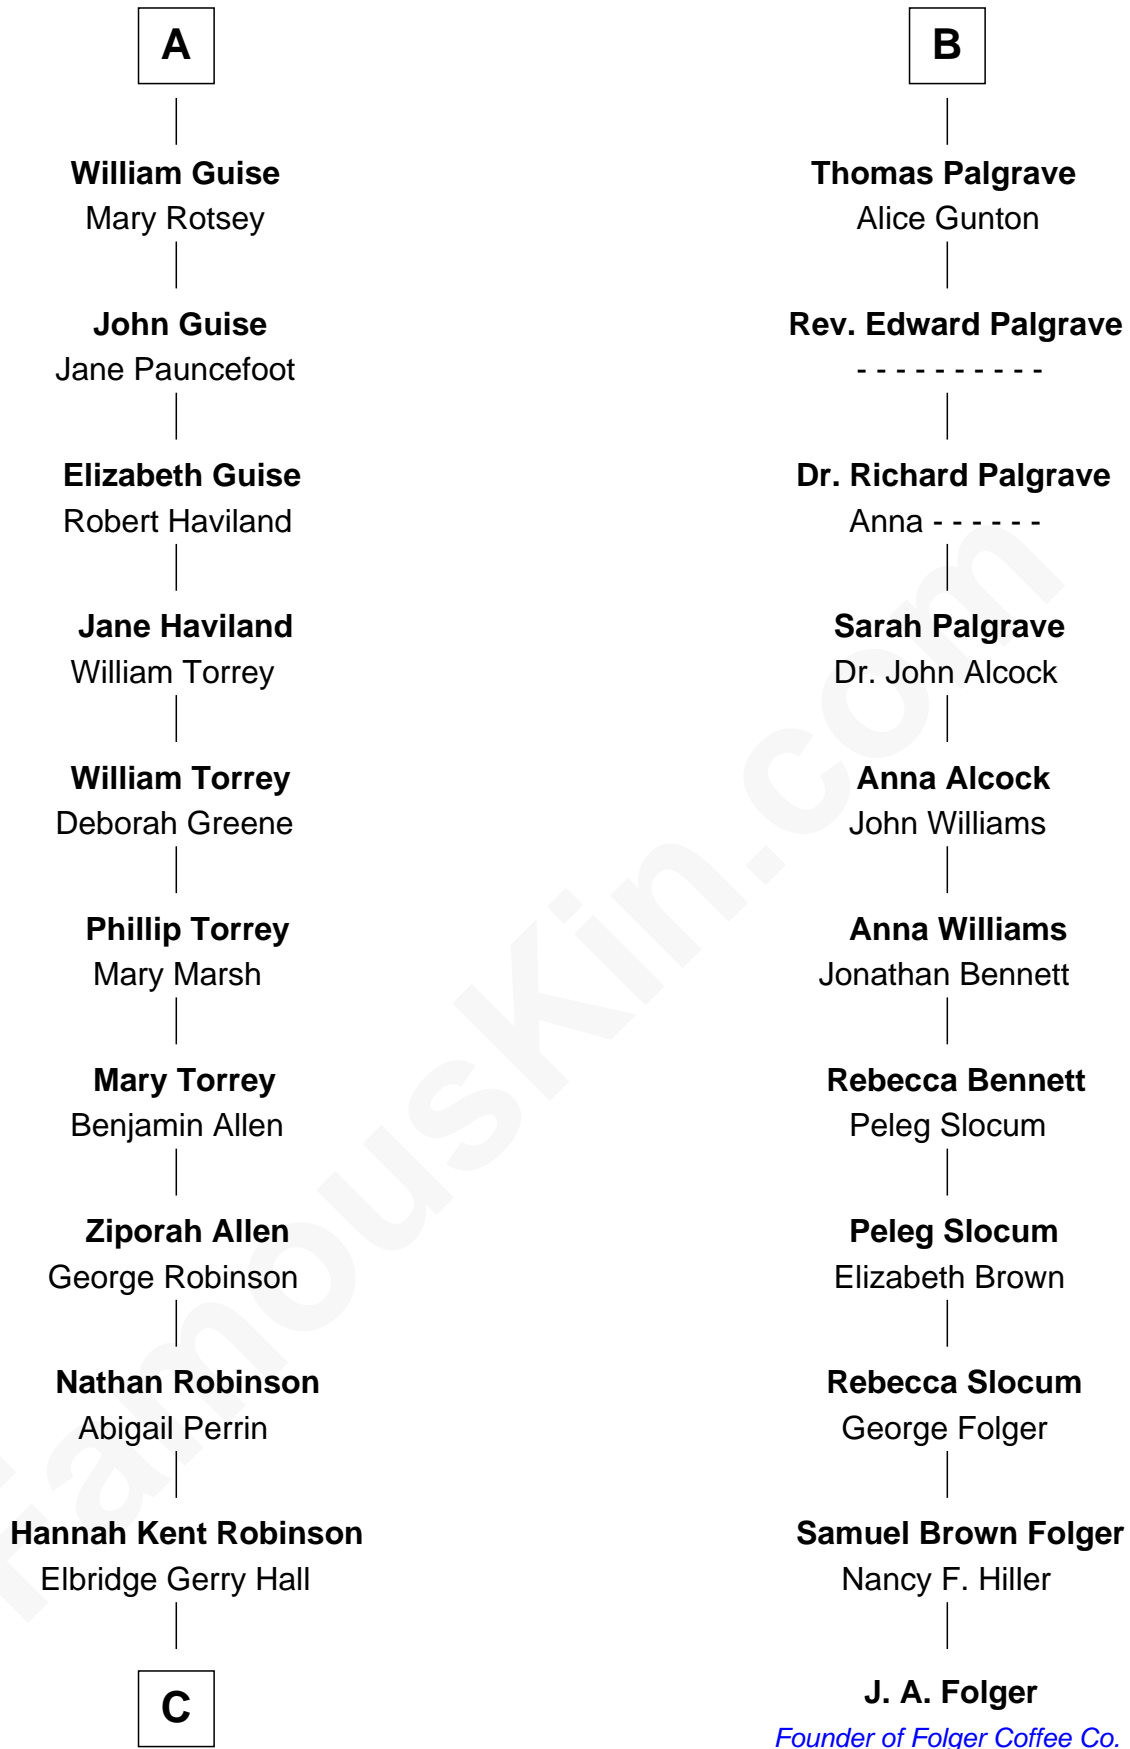

FamousKin.com

Relationship Chart of

Raquel Welch

Movie Actress

17th cousin 3 times removed of

J. A. Folger

Founder of Folger Coffee Company

C

Justin Smith Hall
Sarah Mehitable Stanford

Emery Stanford Hall
Clara Louise Adams

Josephine Sarah Hall
Armando Carlos Tejada

Raquel Welch
aka Raquel Welch

FamousKin.com