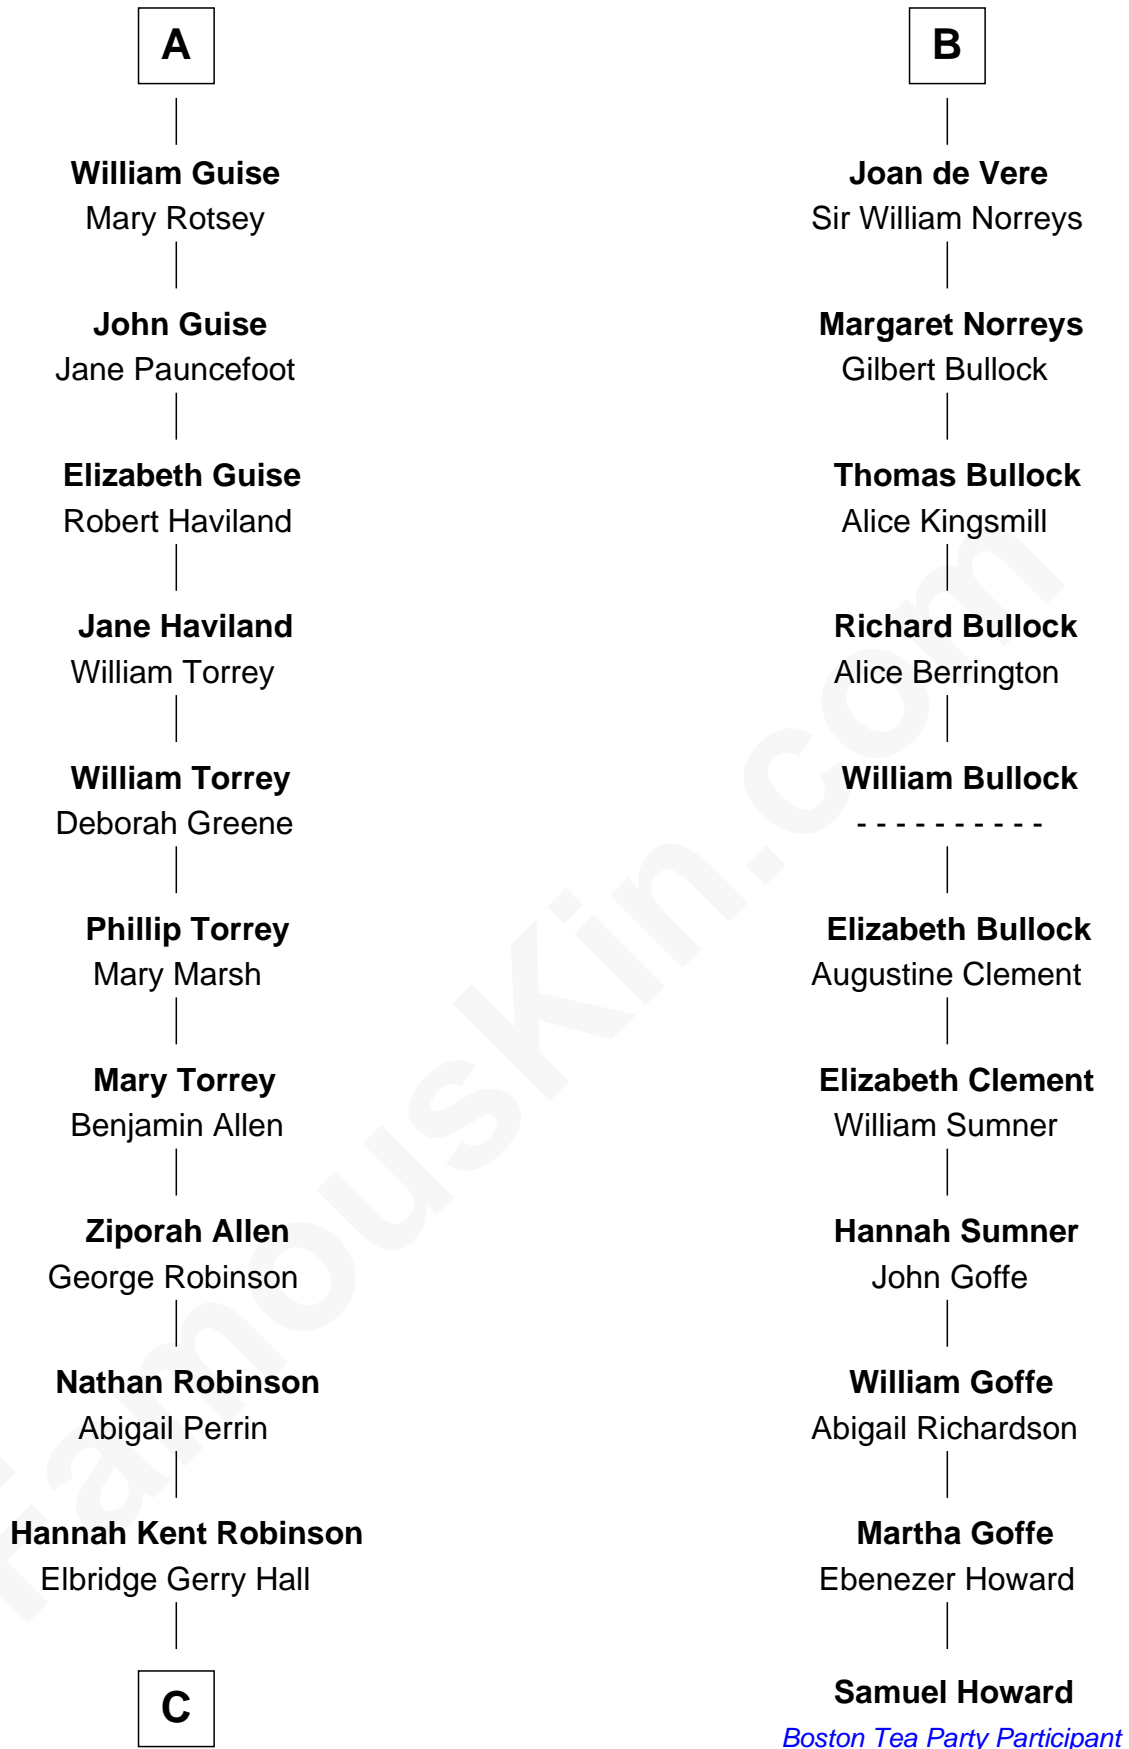

FamousKin.com Relationship Chart of

Raquel Welch

Movie Actress

17th cousin 3 times removed of

Samuel Howard

Boston Tea Party Participant

C

Justin Smith Hall
Sarah Mehitable Stanford

Emery Stanford Hall
Clara Louise Adams

Josephine Sarah Hall
Armando Carlos Tejada

Raquel Welch
aka Raquel Welch