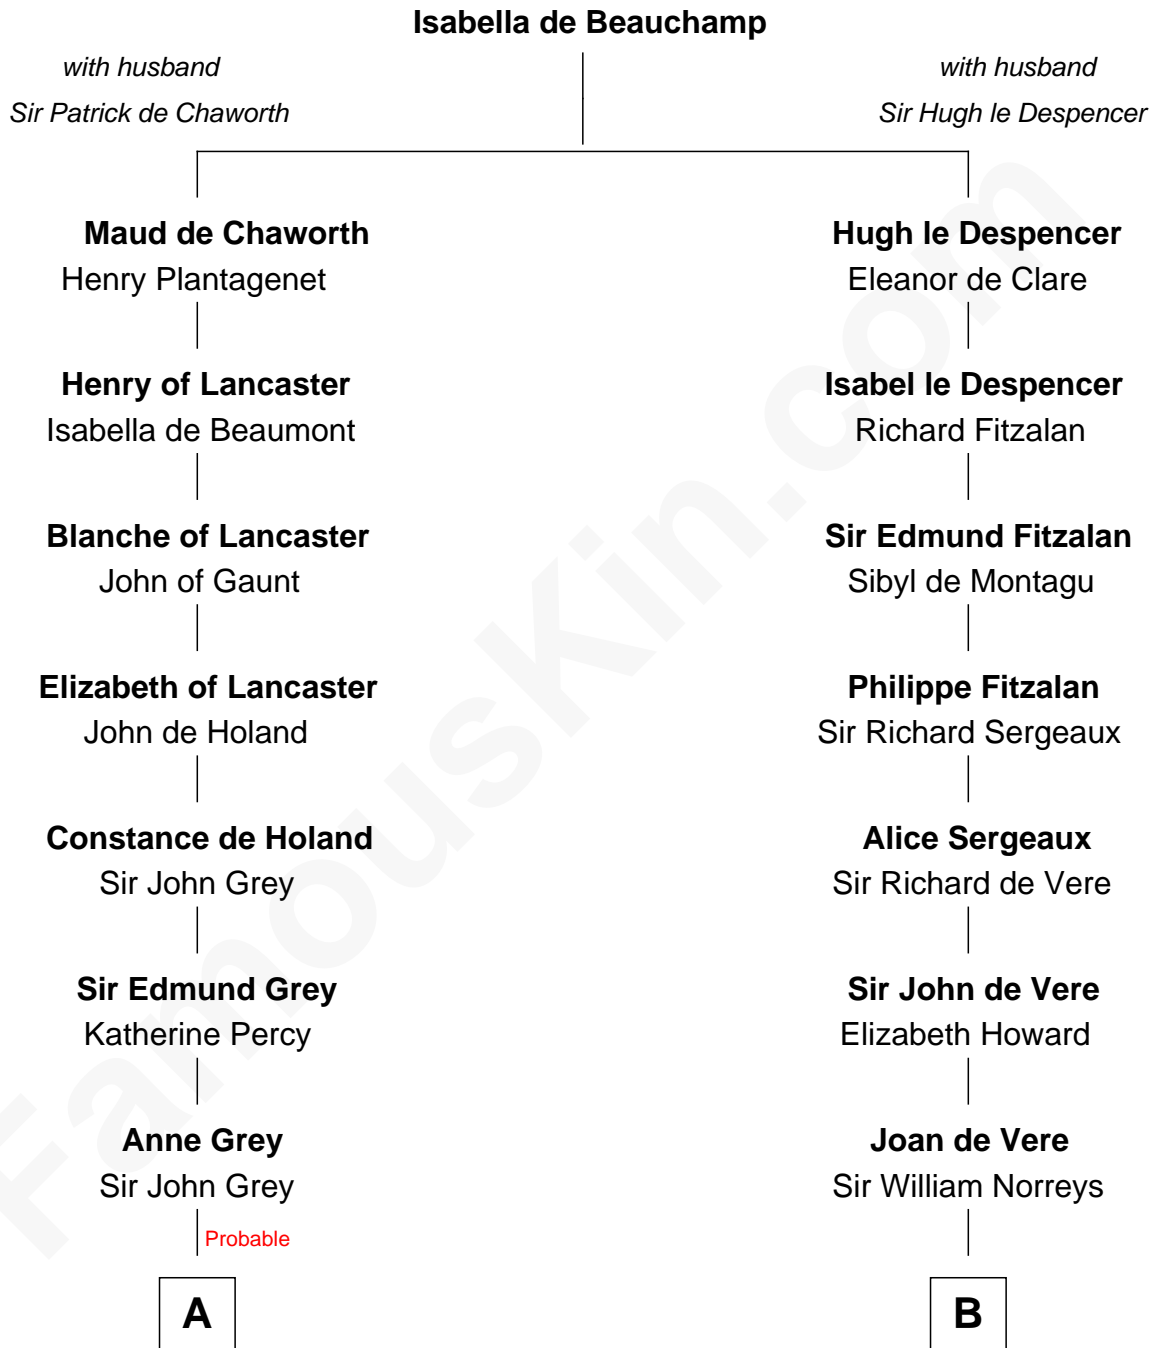

FamousKin.com Relationship Chart of

Raquel Welch

Movie Actress

16th cousin 5 times removed of

Samuel Howard

Boston Tea Party Participant

C

Hannah Kent Robinson

Elbridge Gerry Hall

Justin Smith Hall

Sarah Mehitable Stanford

Emery Stanford Hall

Clara Louise Adams

Josephine Sarah Hall

Armando Carlos Tejada

Raquel Welch