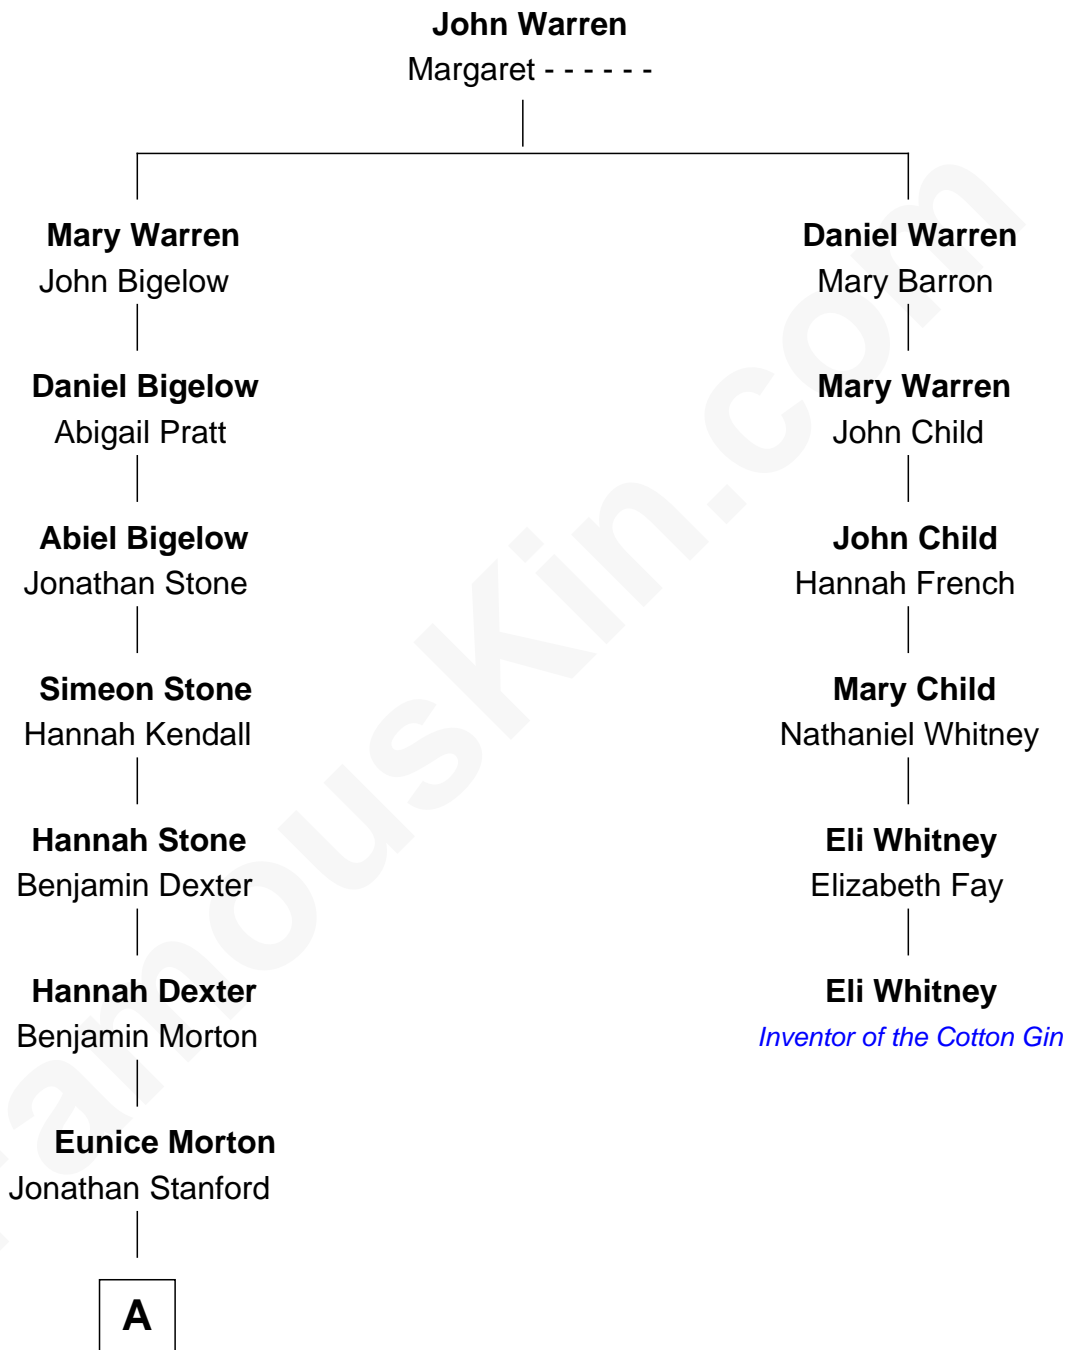

FamousKin.com Relationship Chart of

Raquel Welch

Movie Actress

5th cousin 6 times removed of

Eli Whitney

Inventor of the Cotton Gin

A

—
Emery Stanford
Mary Lydia Elliott

—
Sarah Mehitable Stanford
Justin Smith Hall

—
Emery Stanford Hall
Clara Louise Adams

—
Josephine Sarah Hall
Armando Carlos Tejada

—
Raquel Welch
aka Raquel Welch