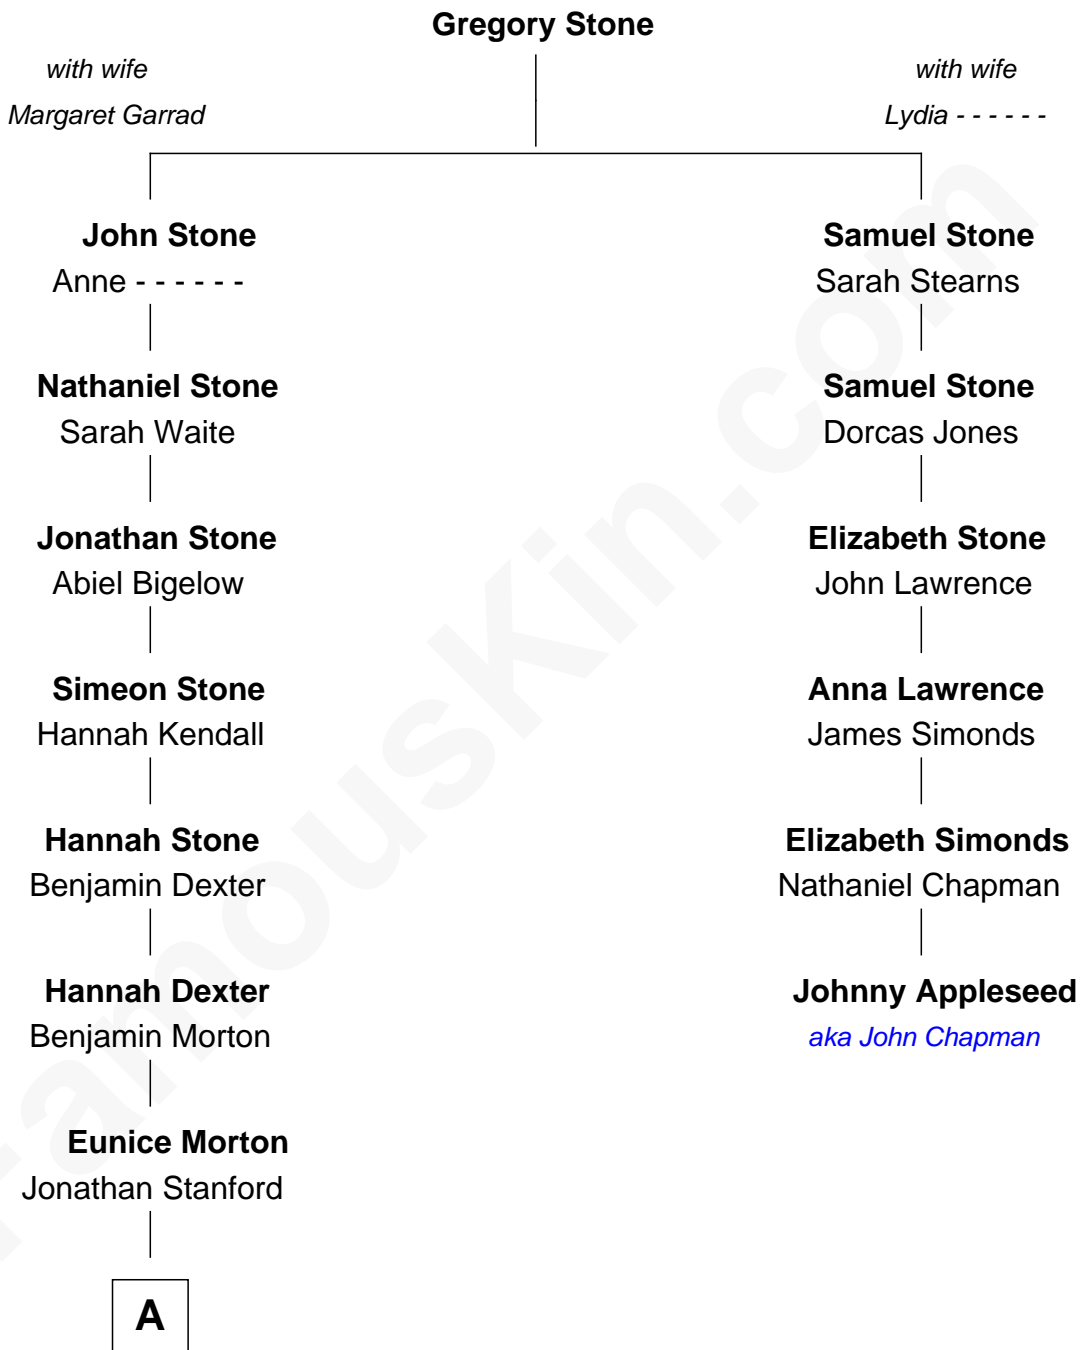

# FamousKin.com Relationship Chart of

**Raquel Welch**

*Movie Actress*

5th cousin 6 times removed of

**Johnny Appleseed**

*aka John Chapman*

**A**

—  
**Emery Stanford**  
Mary Lydia Elliott

—  
**Sarah Mehitable Stanford**  
Justin Smith Hall

—  
**Emery Stanford Hall**  
Clara Louise Adams

—  
**Josephine Sarah Hall**  
Armando Carlos Tejada

—  
**Raquel Welch**  
*aka Raquel Welch*

FamousKin.com