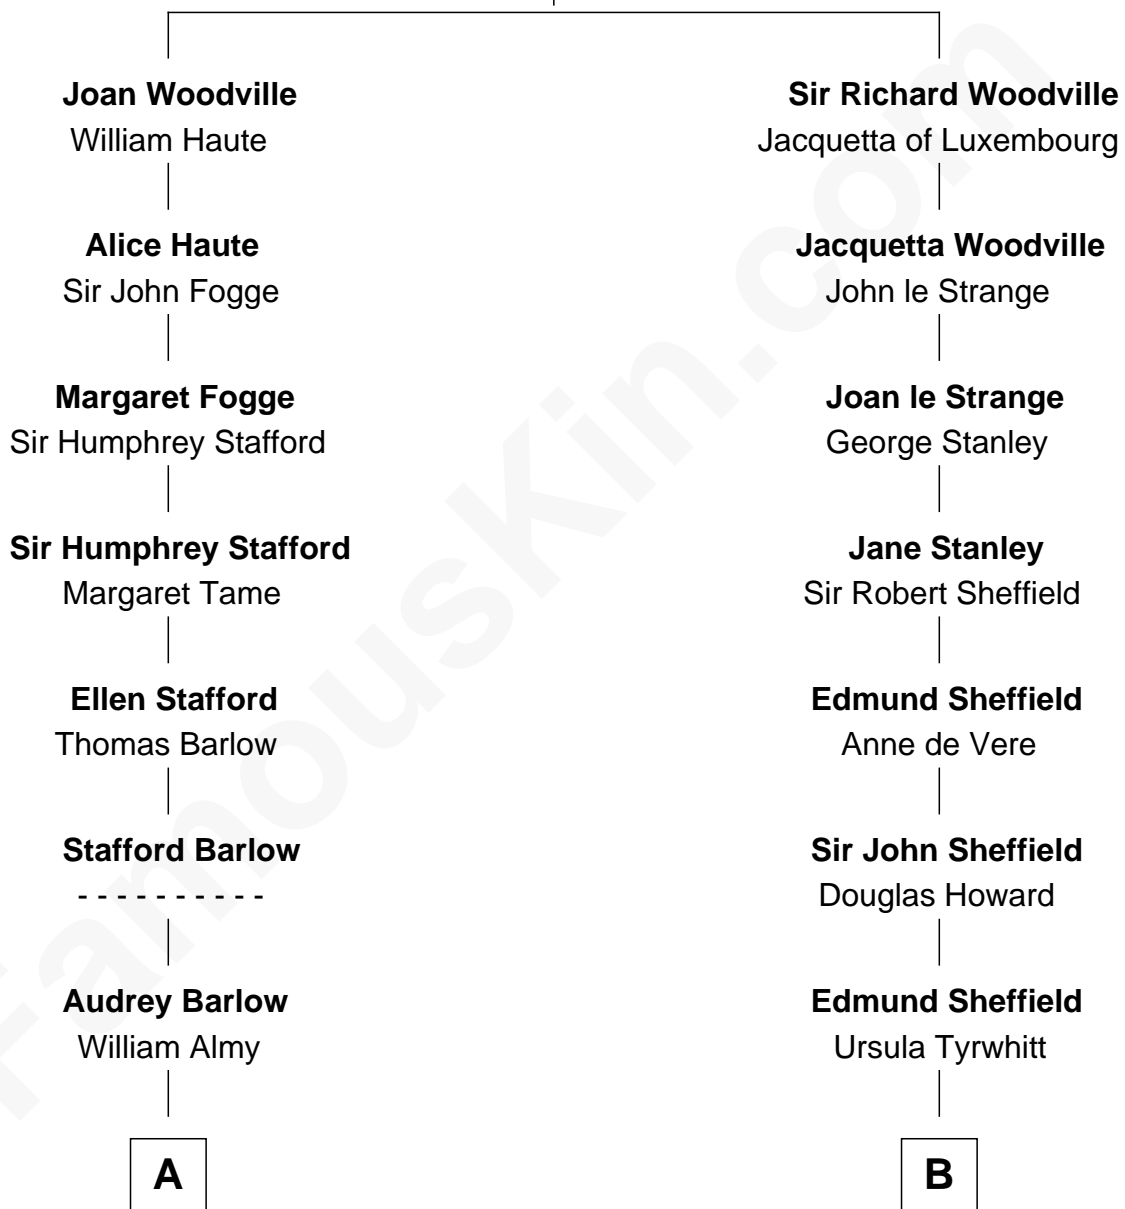

# FamousKin.com Relationship Chart of

**Raquel Welch**

*Movie Actress*

17th cousin 1 time removed of

**Cara Delevingne**

*Fashion Model and Movie Actress*

**Richard Woodville**

Joan Bedlisgate

C

**Pandora Anne Stevens**  
Charles Hamar Delevingne

**Cara Delevingne**  
*Model and Actress*

FamousKin.com