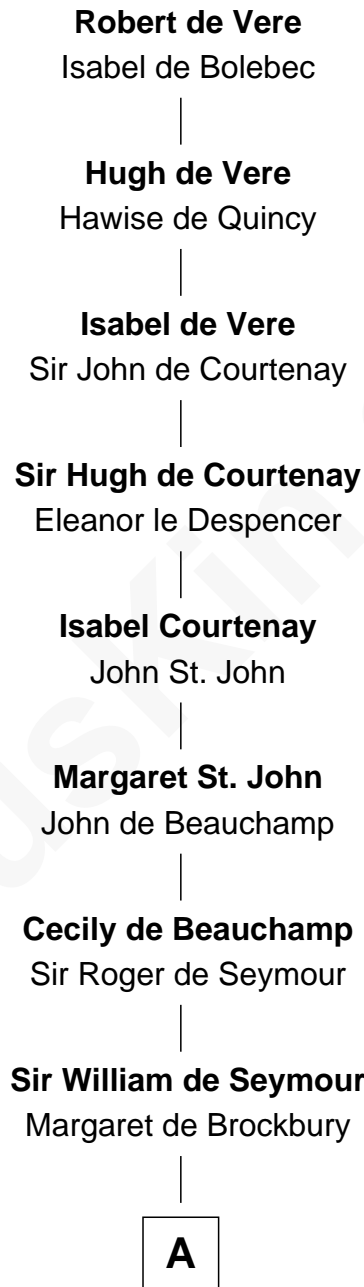

FamousKin.com Relationship Chart of

Raquel Welch

Movie Actress

23rd Great-granddaughter of

Robert de Vere

Magna Carta Surety

A

—
Sir Roger Seymour

Maud Sturmy

—
Sir John Seymour

Isabel Williams

—
Humphrey Seymour

Elizabeth Winslow

—
Eleanor Seymour

John Ashfield

—
Dorothy Ashfield

Richard Pouncefoot

—
Jane Pouncefoot

John Guise

—
Elizabeth Guise

Robert Haviland

—
Jane Haviland

William Torrey

—
William Torrey

Deborah Greene

—
Phillip Torrey

Mary Marsh

B

B

—
Mary Torrey

Benjamin Allen

—
Ziporah Allen