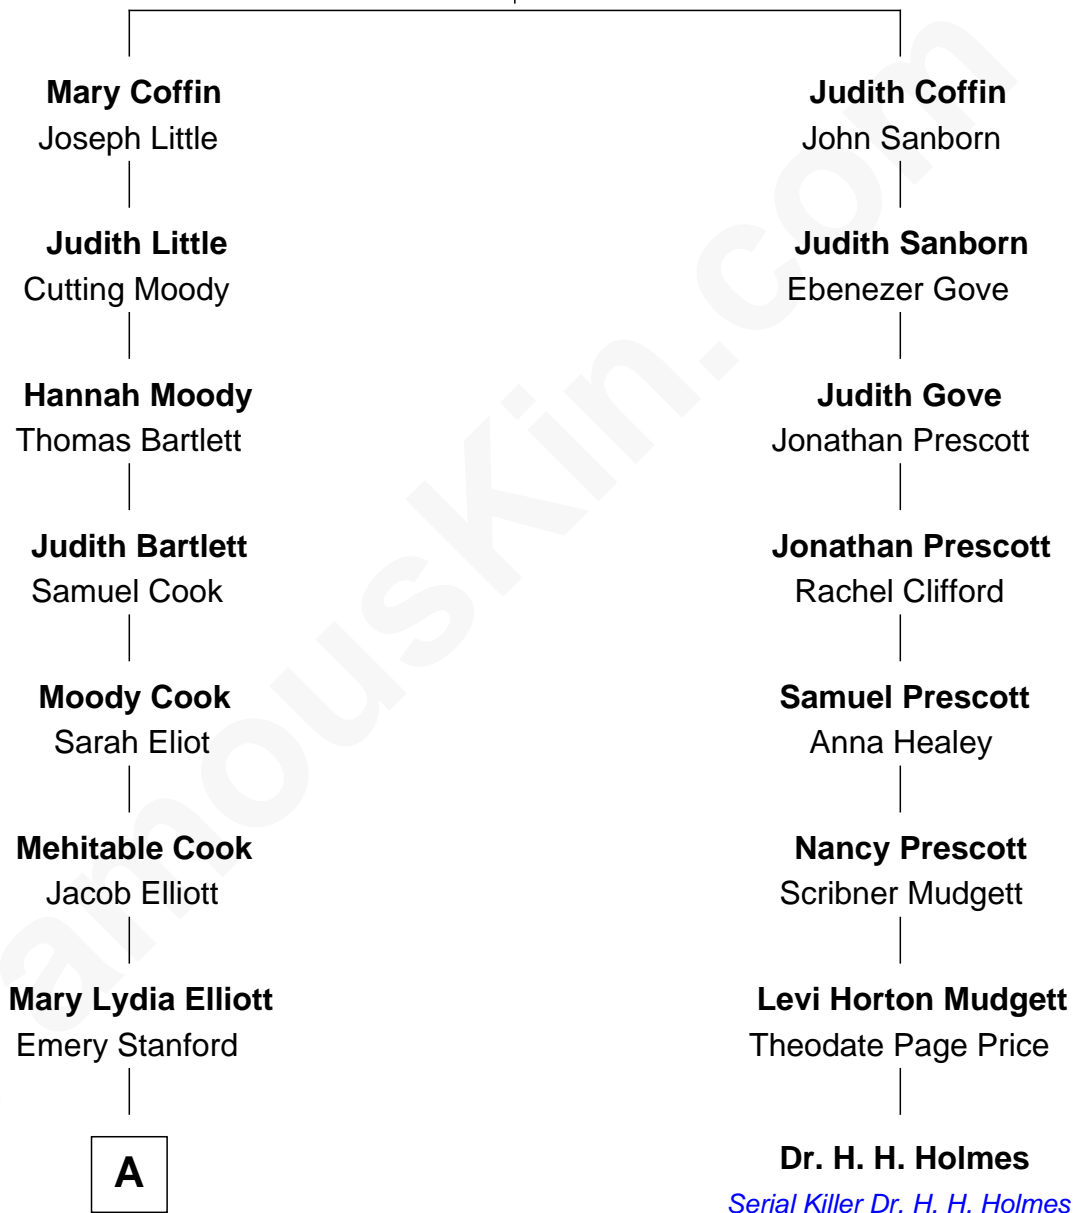

# FamousKin.com Relationship Chart of

**Raquel Welch**

*Movie Actress*

7th cousin 3 times removed of

**Dr. H. H. Holmes**

*Serial Killer aka "Devil in the White City"*

**Tristram Coffin**  
Judith Greenleaf

**A**

—  
**Sarah Mehitable Stanford**

Justin Smith Hall

—  
**Emery Stanford Hall**

Clara Louise Adams

—  
**Josephine Sarah Hall**

Armando Carlos Tejada

—  
**Raquel Welch**

*aka Raquel Welch*

FamousKin.com