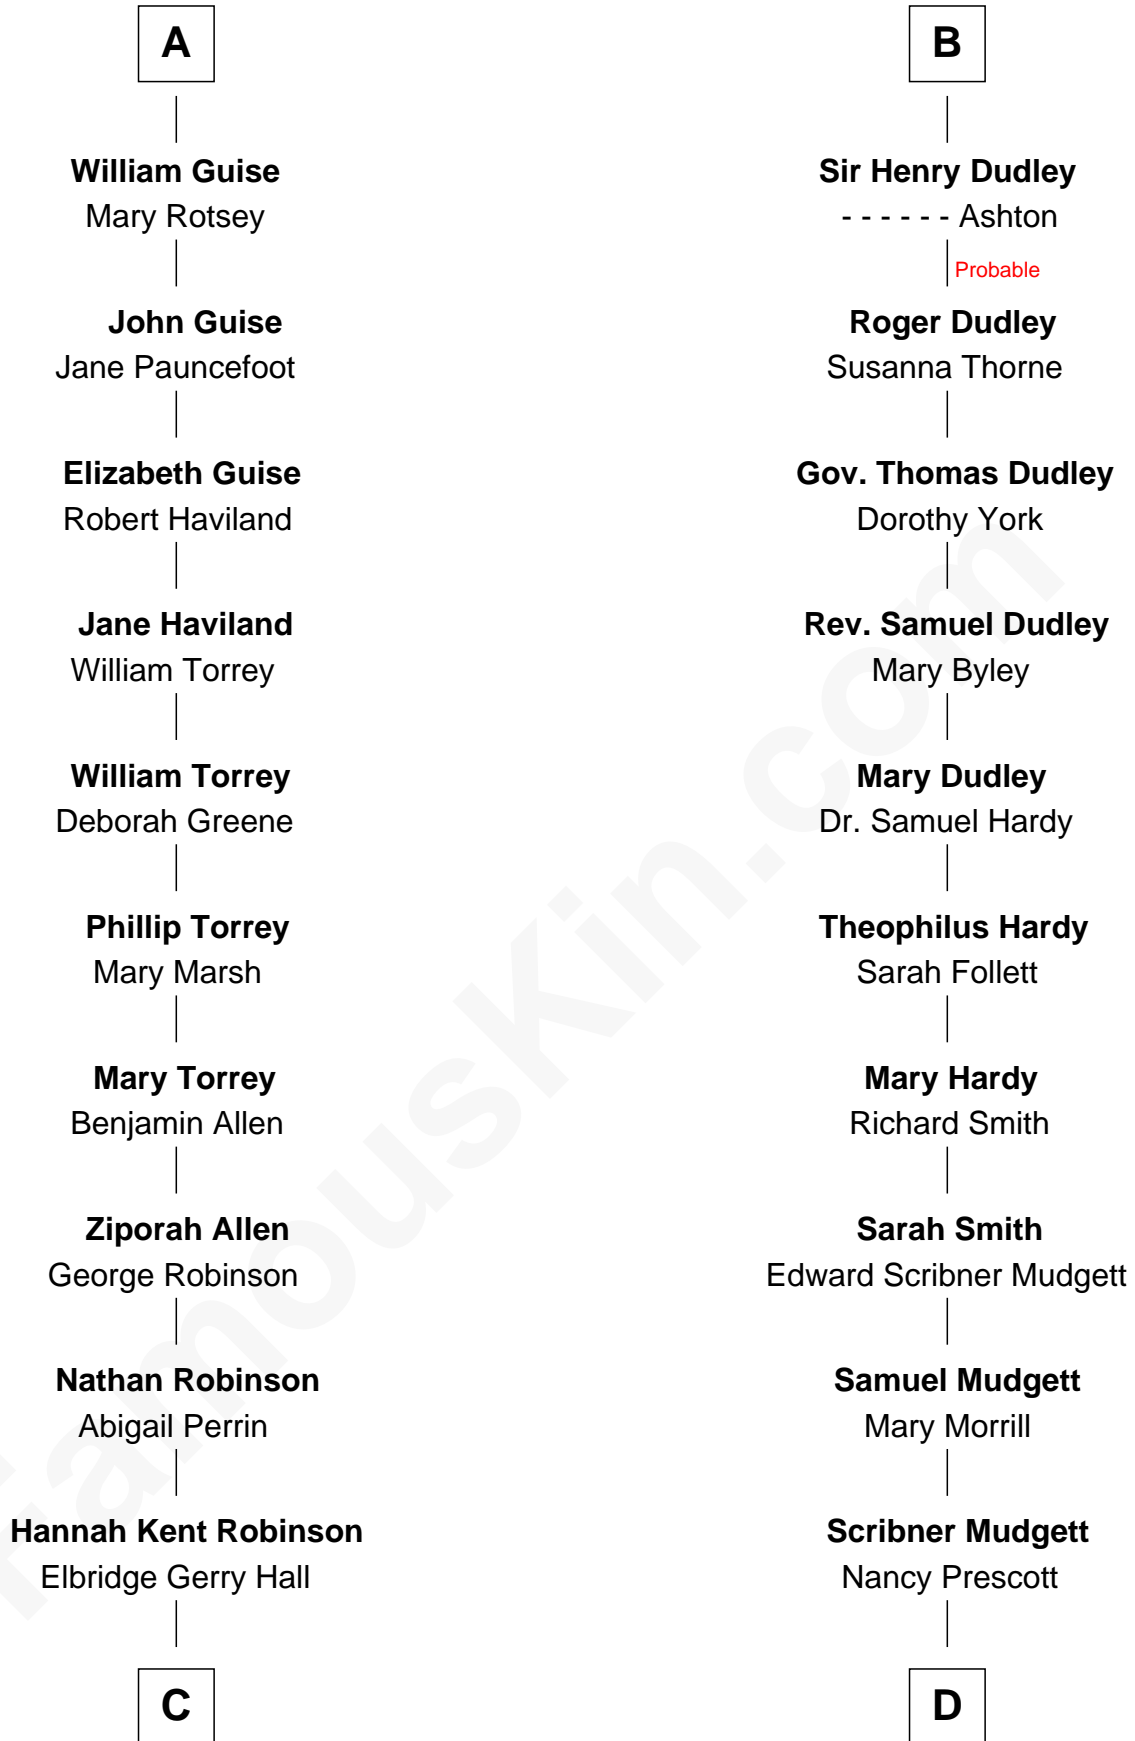

FamousKin.com Relationship Chart of

Raquel Welch

Movie Actress

18th cousin 2 times removed of

Dr. H. H. Holmes

Serial Killer aka "Devil in the White City"

Henry Plantagenet

Maud de Chaworth

Eleanor Plantagenet

Richard Fitzalan

Alice Fitzalan

Sir Thomas de Holand

Eleanor Holand

Edward Cherleton

Joyce Cherleton

Sir John Tiptoft

Joyce Tiptoft

Sir Edmund Sutton

Sir Edward Sutton

Cecily Willoughby

Sir John Sutton

Cecily Grey

B

C