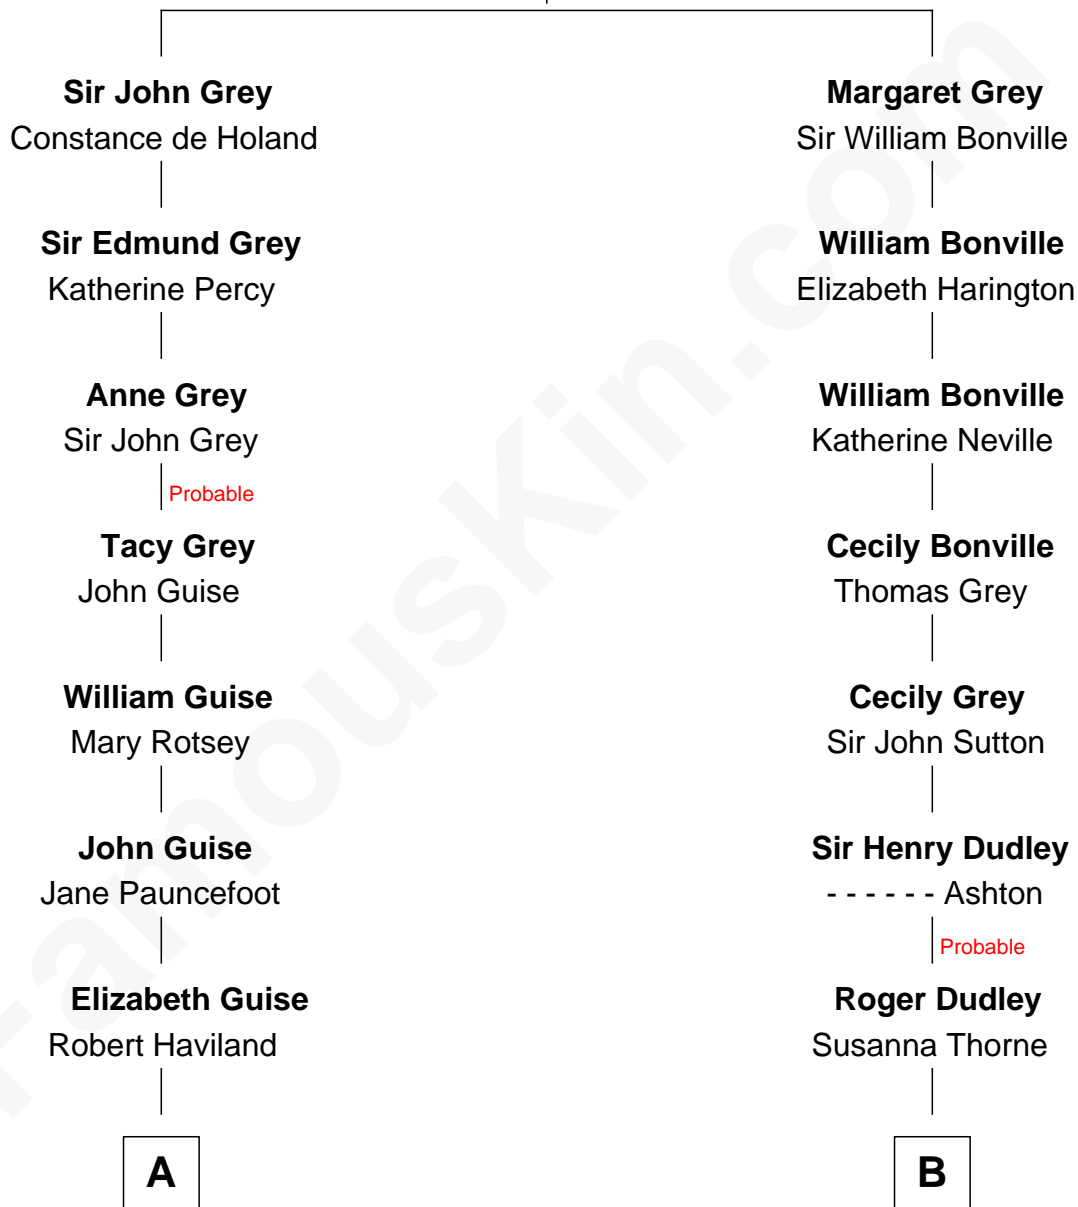

FamousKin.com Relationship Chart of

Raquel Welch

Movie Actress

16th cousin 1 time removed of

Dr. H. H. Holmes

Serial Killer aka "Devil in the White City"

Sir Reynold Grey

Margaret de Ros

A

Jane Haviland
William Torrey

William Torrey
Deborah Greene

Phillip Torrey
Mary Marsh

Mary Torrey
Benjamin Allen

Ziporah Allen
George Robinson

Nathan Robinson
Abigail Perrin

Hannah Kent Robinson
Elbridge Gerry Hall