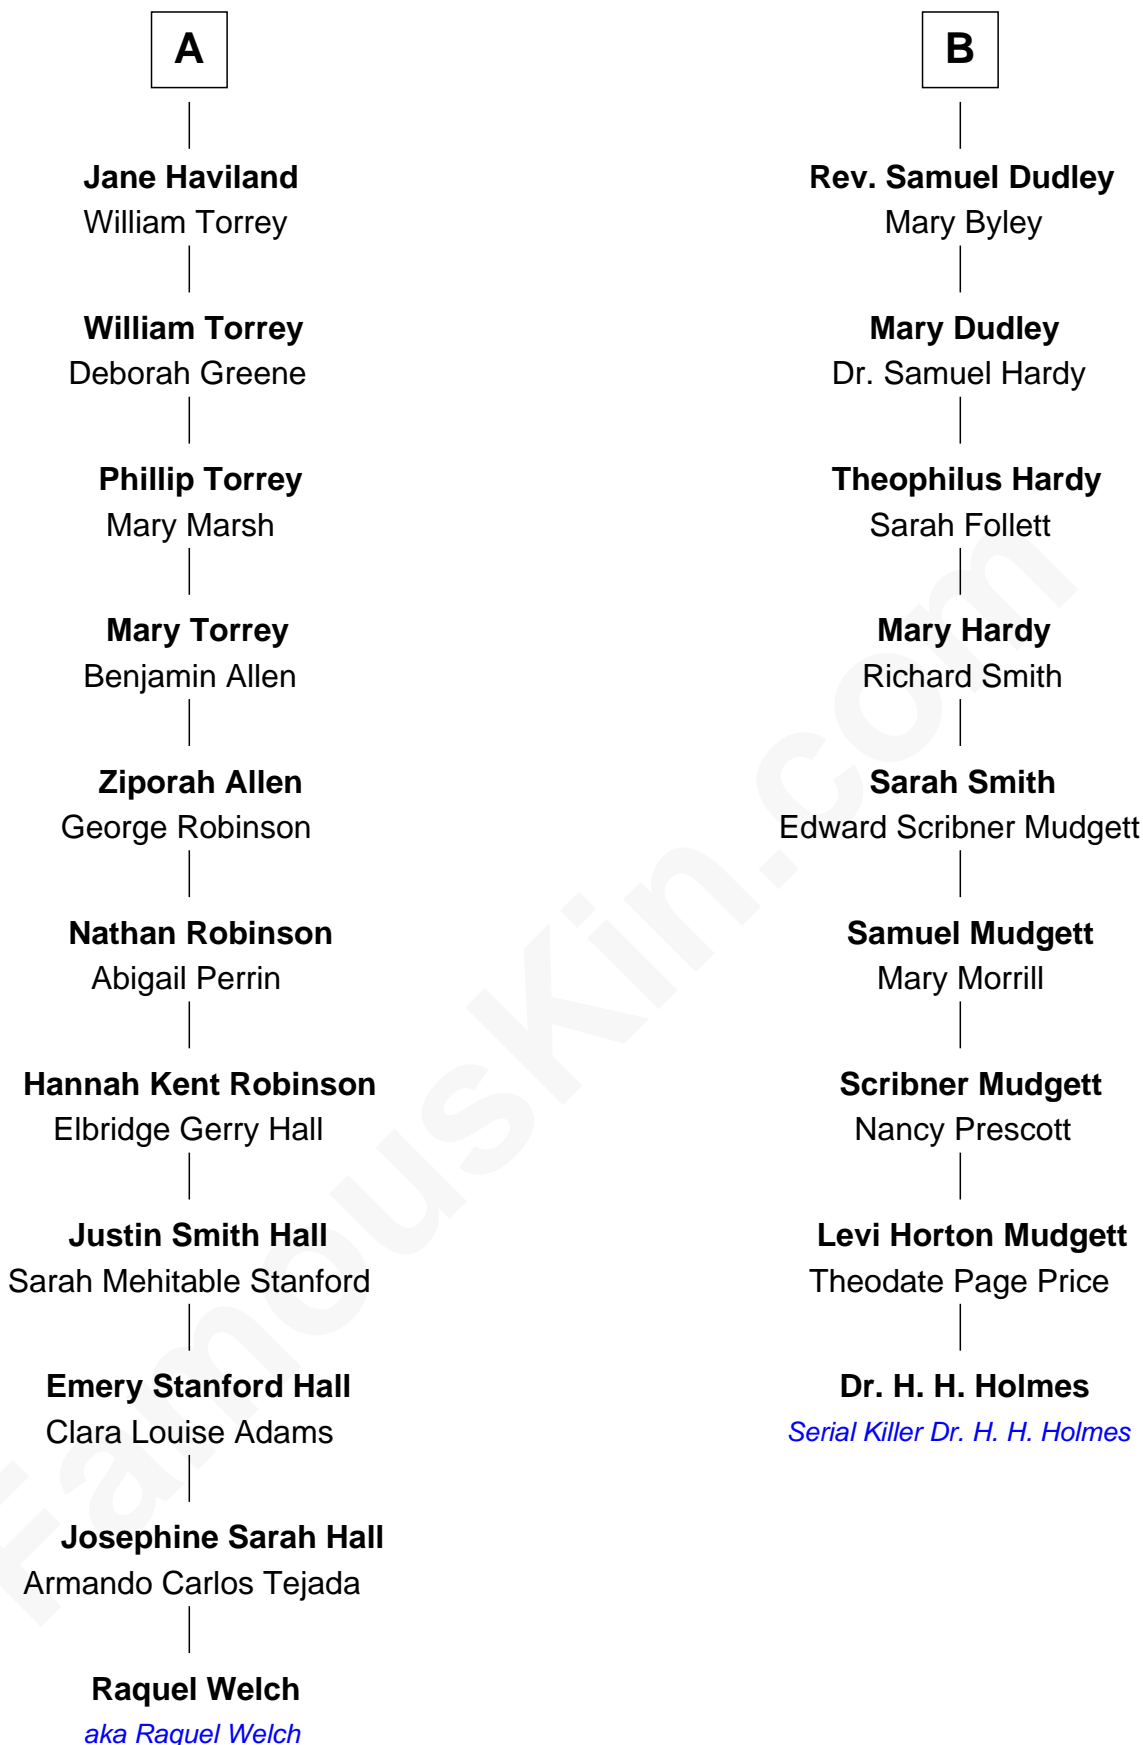

# FamousKin.com Relationship Chart of

**Raquel Welch**

*Movie Actress*

15th cousin 2 times removed of

**Dr. H. H. Holmes**

*Serial Killer aka "Devil in the White City"*

**Sir Ralph Neville**

Joan Beaufort

**Katherine Neville**

Sir Thomas Strangeways

**Joan Strangeways**

Sir William Willoughby

**Cecily Willoughby**

Sir Edward Sutton

**Sir John Sutton**

Cecily Grey

**Sir Henry Dudley**

----- Ashton

*Probable*

**Roger Dudley**

Susanna Thorne

**Gov. Thomas Dudley**

Dorothy York

**B**

Raquel Welch photo by [Alan Light](#) (CC BY 2.0)