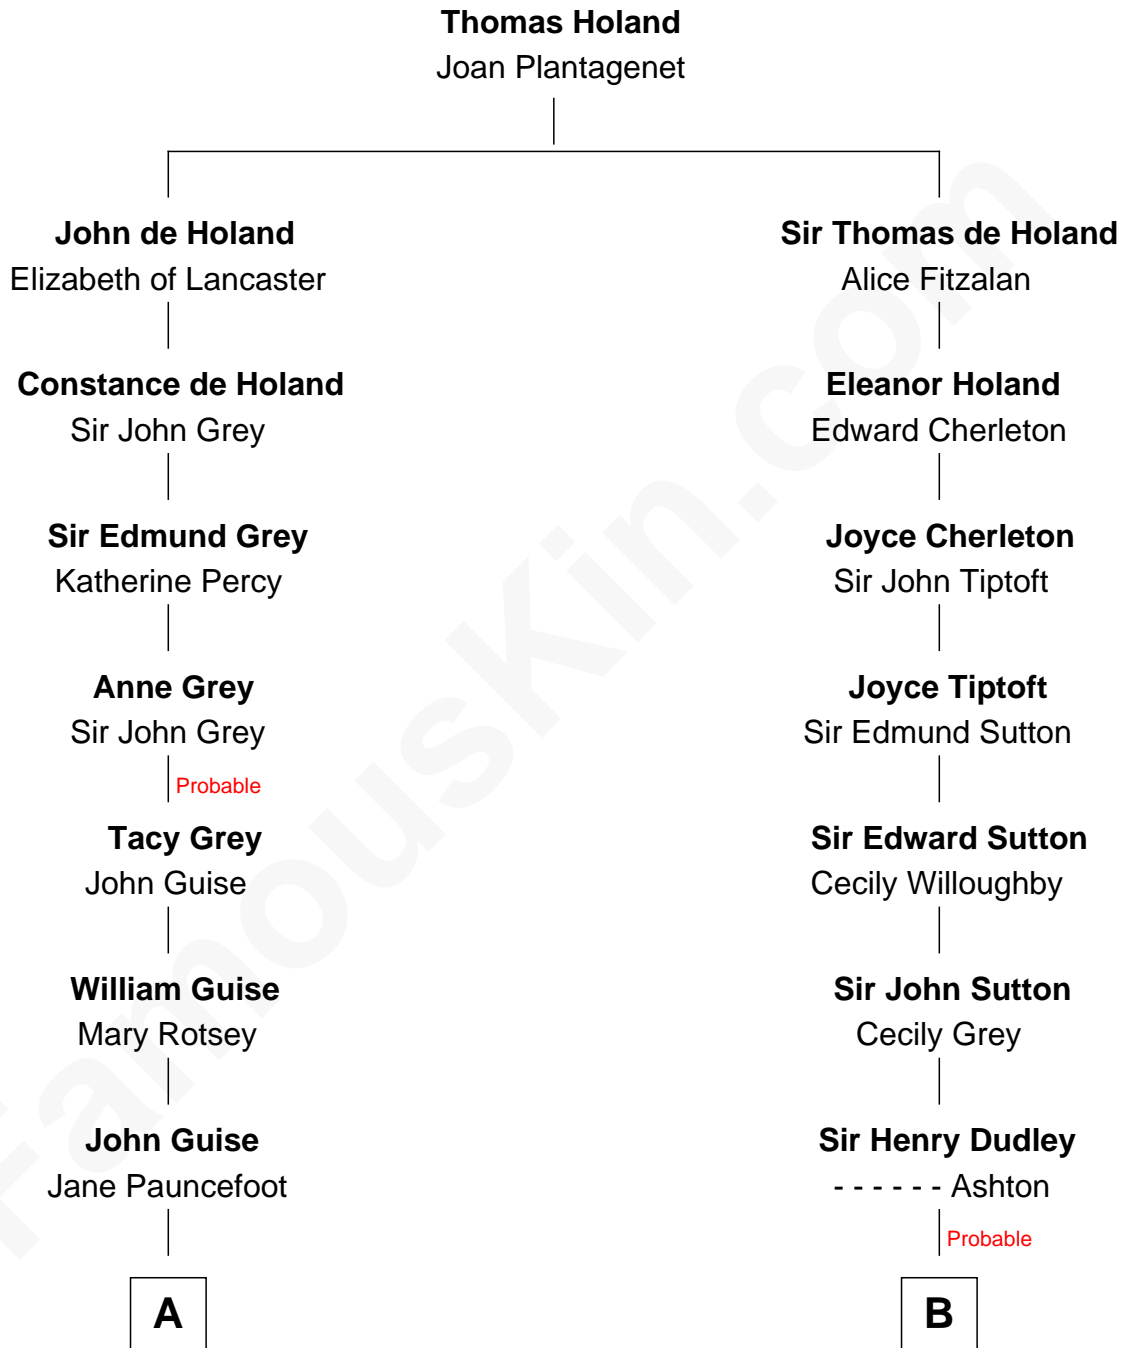

# FamousKin.com Relationship Chart of

**Raquel Welch**

*Movie Actress*

17th cousin 1 time removed of

**Dr. H. H. Holmes**

*Serial Killer aka "Devil in the White City"*

**C**

**Josephine Sarah Hall**  
Armando Carlos Tejada

**Raquel Welch**  
*aka Raquel Welch*

FamousKin.com