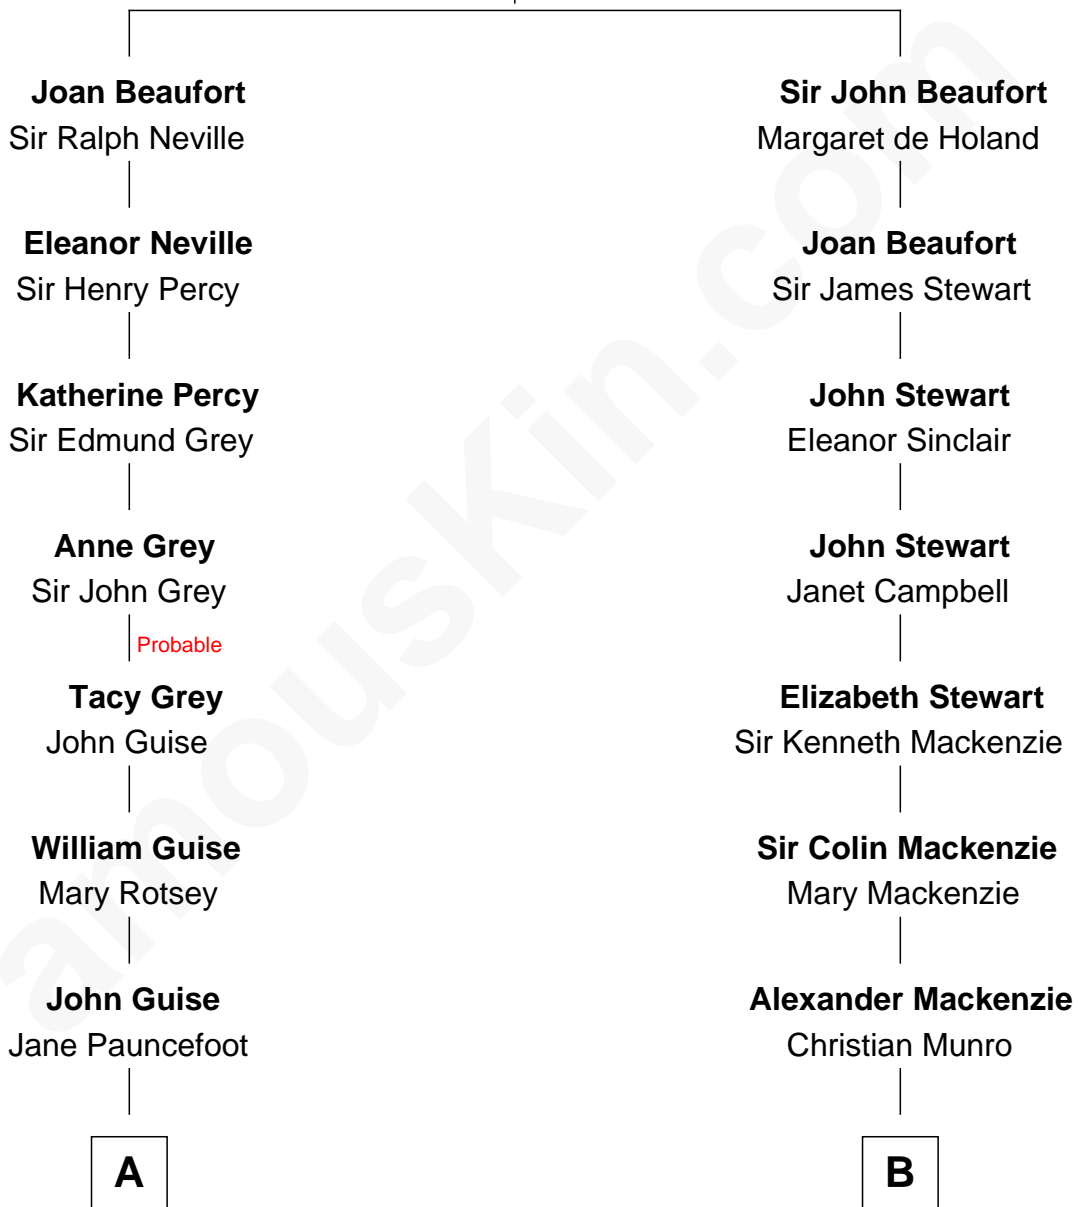

FamousKin.com
Relationship Chart of
Raquel Welch
Movie Actress

16th cousin 2 times removed of

Eleanor Roosevelt
First Lady of President Franklin D. Roosevelt

Katherine Roet
 John of Gaunt

A

Elizabeth Guise
Robert Haviland

Jane Haviland
William Torrey

William Torrey
Deborah Greene

Phillip Torrey
Mary Marsh

Mary Torrey
Benjamin Allen

Ziporah Allen
George Robinson

Nathan Robinson
Abigail Perrin

Hannah Kent Robinson
Elbridge Gerry Hall