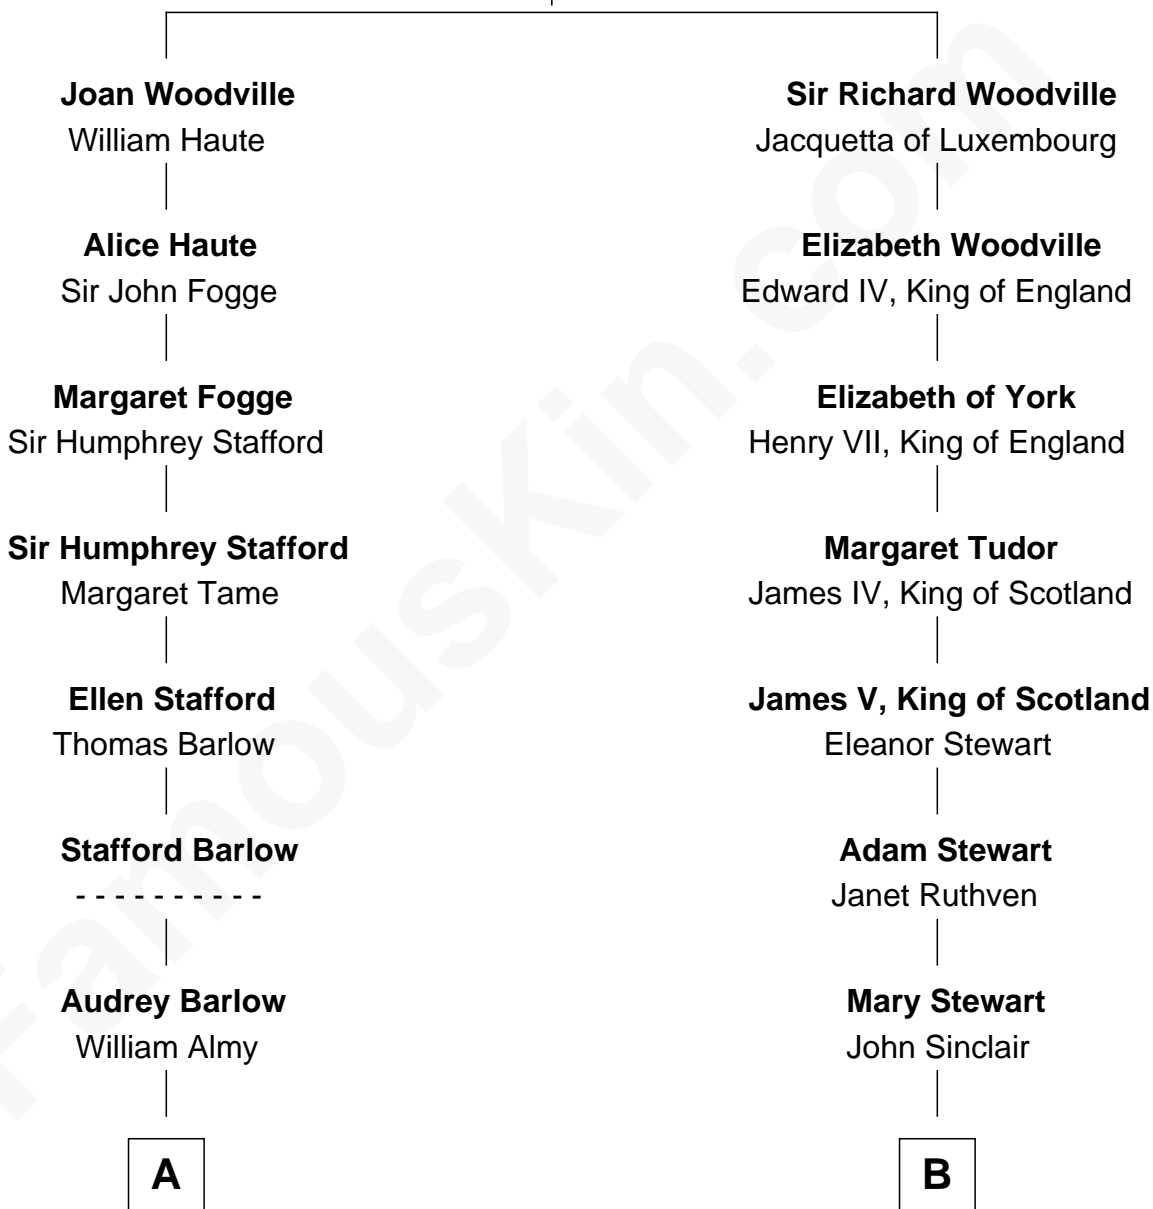

FamousKin.com Relationship Chart of

Raquel Welch

Movie Actress

17th cousin of

Eleanor Roosevelt

First Lady of President Franklin D. Roosevelt

Richard Woodville

Joan Bedlisgate

Raquel Welch photo by [Alan Light](#) (CC BY 2.0)