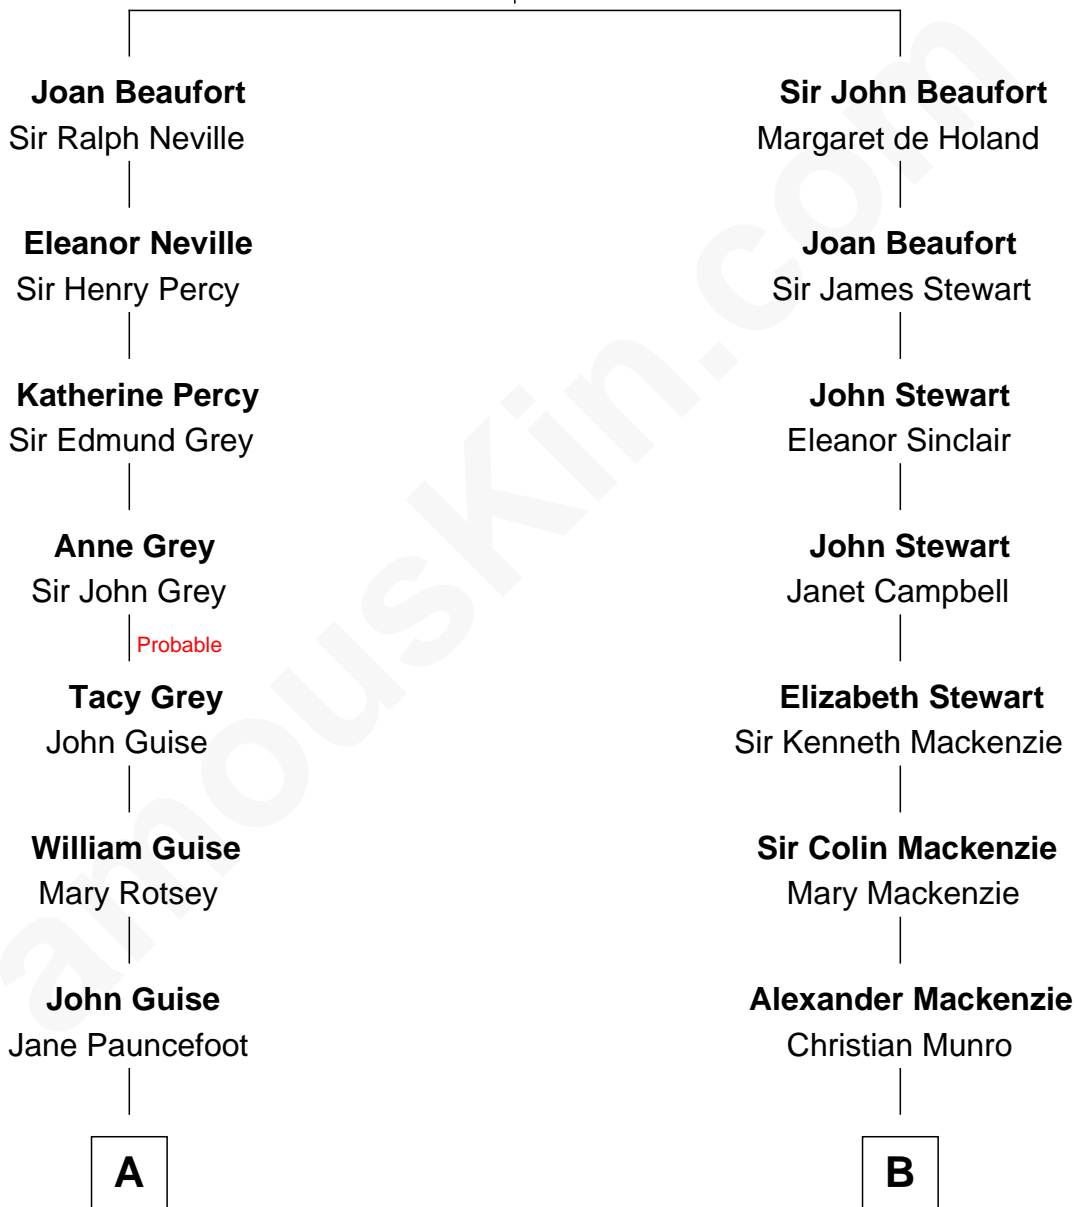

FamousKin.com
Relationship Chart of
Raquel Welch
Movie Actress

15th cousin 3 times removed of
Theodore Roosevelt
26th U.S. President

Katherine Roet
 John of Gaunt

C

Josephine Sarah Hall
Armando Carlos Tejada

Raquel Welch
aka Raquel Welch

FamousKin.com