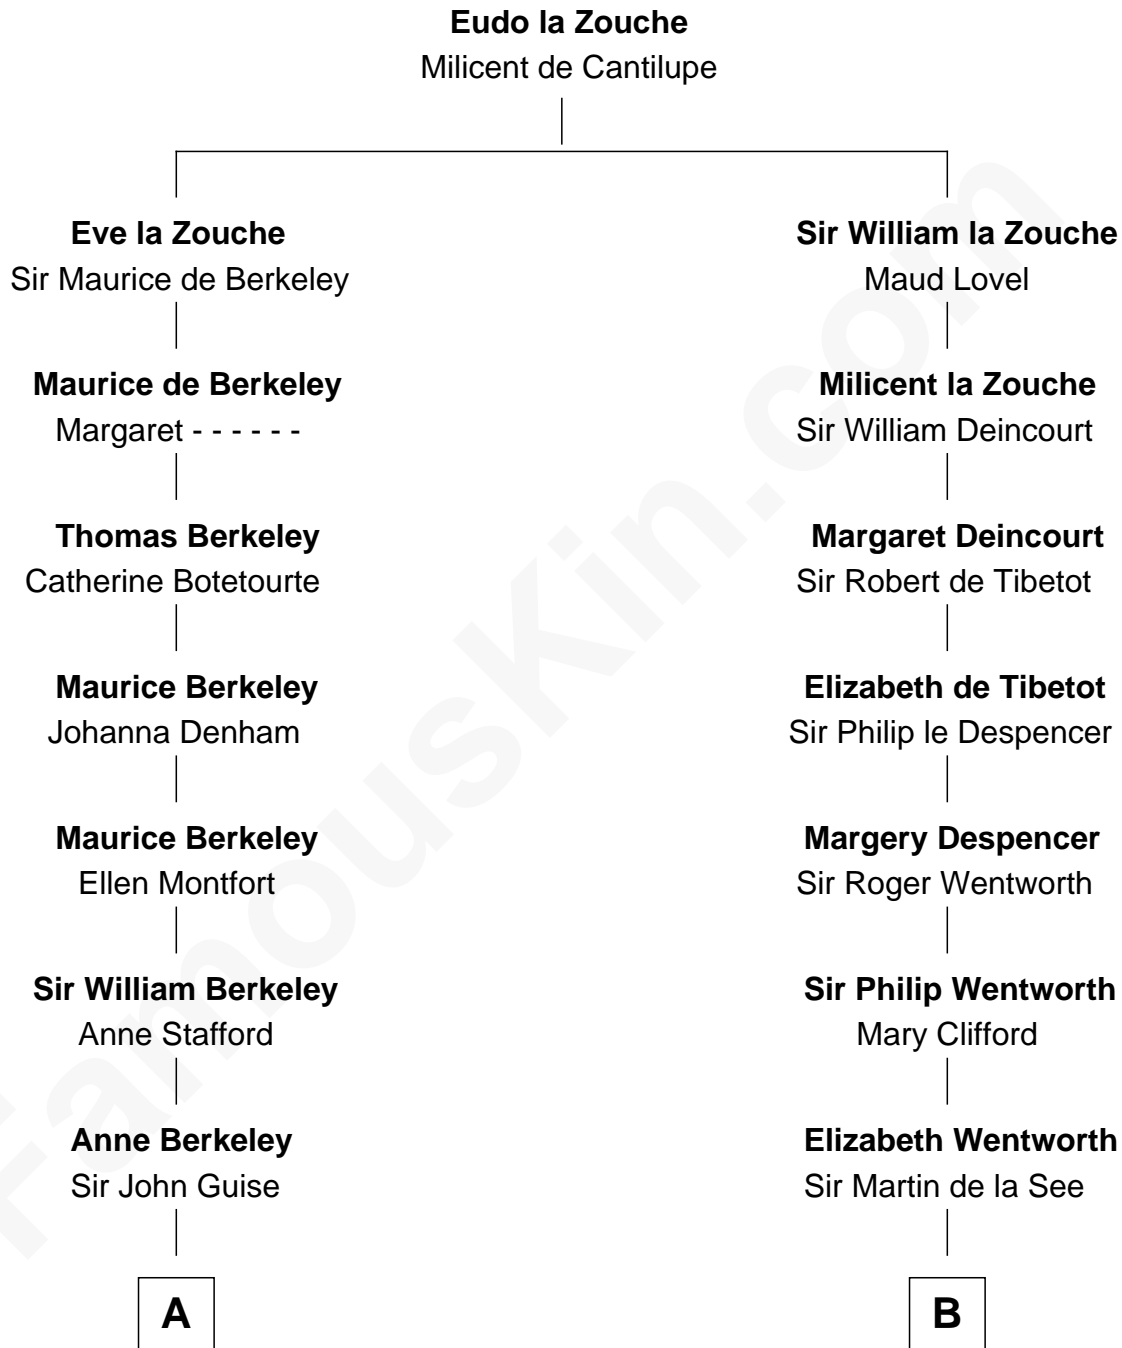

FamousKin.com Relationship Chart of

Raquel Welch

Movie Actress

21st cousin of

Alice (Lee) Roosevelt

First Wife of President Theodore Roosevelt

C

Hannah Kent Robinson

Elbridge Gerry Hall

Justin Smith Hall

Sarah Mehitable Stanford

Emery Stanford Hall

Clara Louise Adams

Josephine Sarah Hall

Armando Carlos Tejada

Raquel Welch

aka Raquel Welch

D

Nancy Clarke

Francis Cabot

Mary Ann Cabot

Nathaniel Cabot Lee

John Clarke Lee

Harriet Paine Rose