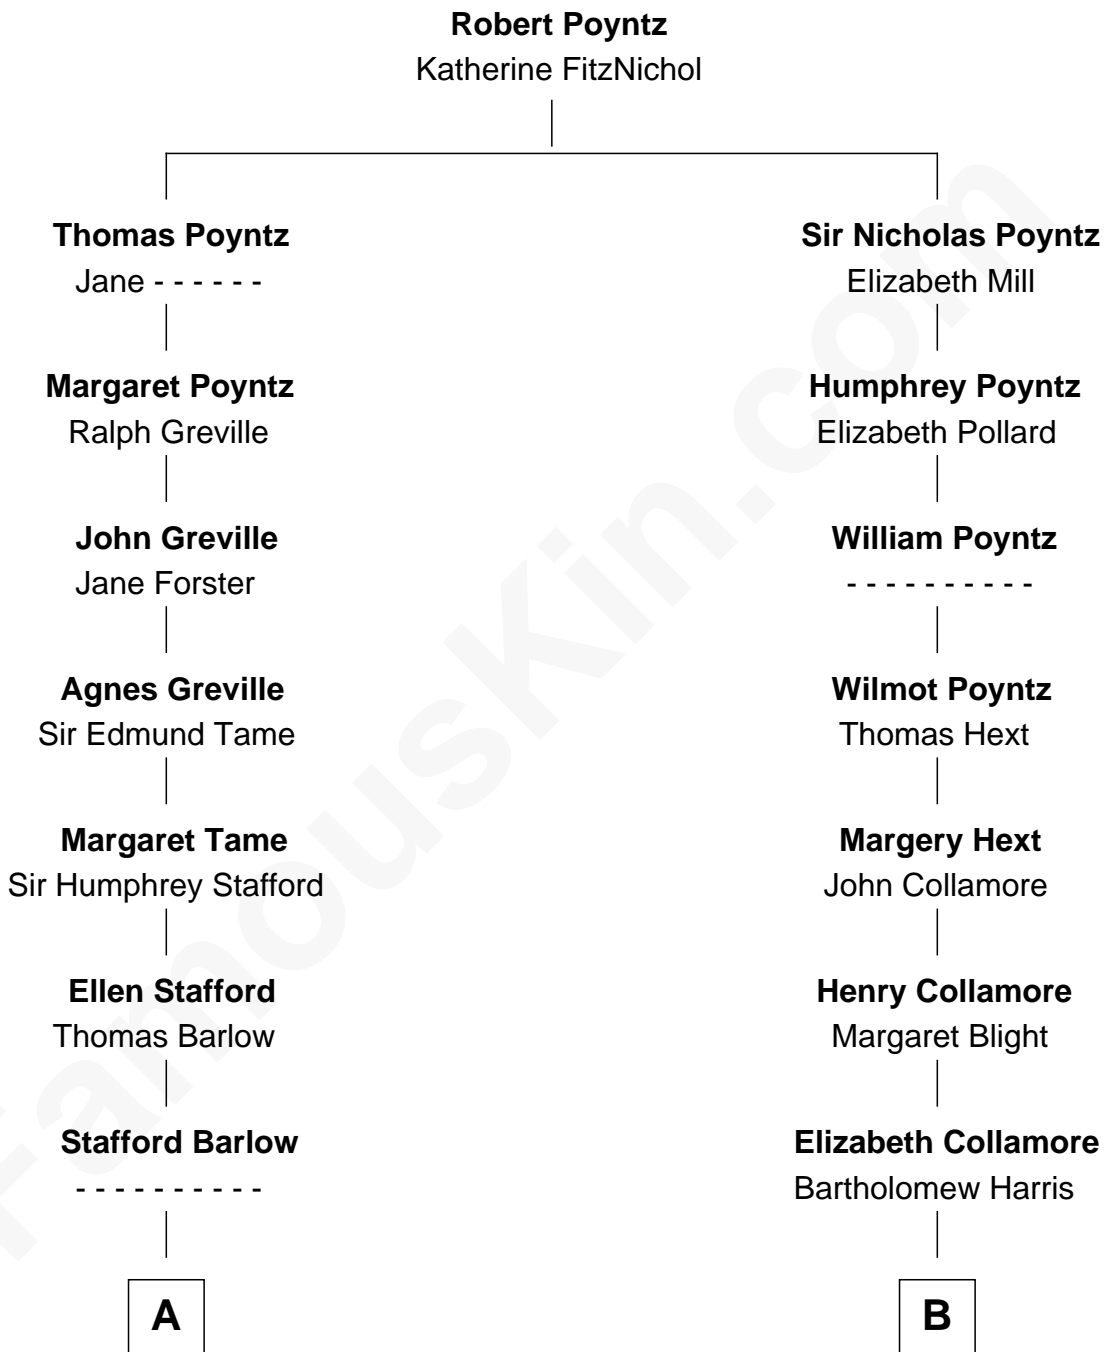

# FamousKin.com Relationship Chart of

**Raquel Welch**

*Movie Actress*

15th cousin 3 times removed of

**Edith (Carow) Roosevelt**

*First Lady of President Theodore Roosevelt*

**C**

**Josephine Sarah Hall**  
Armando Carlos Tejada

**Raquel Welch**  
*aka Raquel Welch*

FamousKin.com