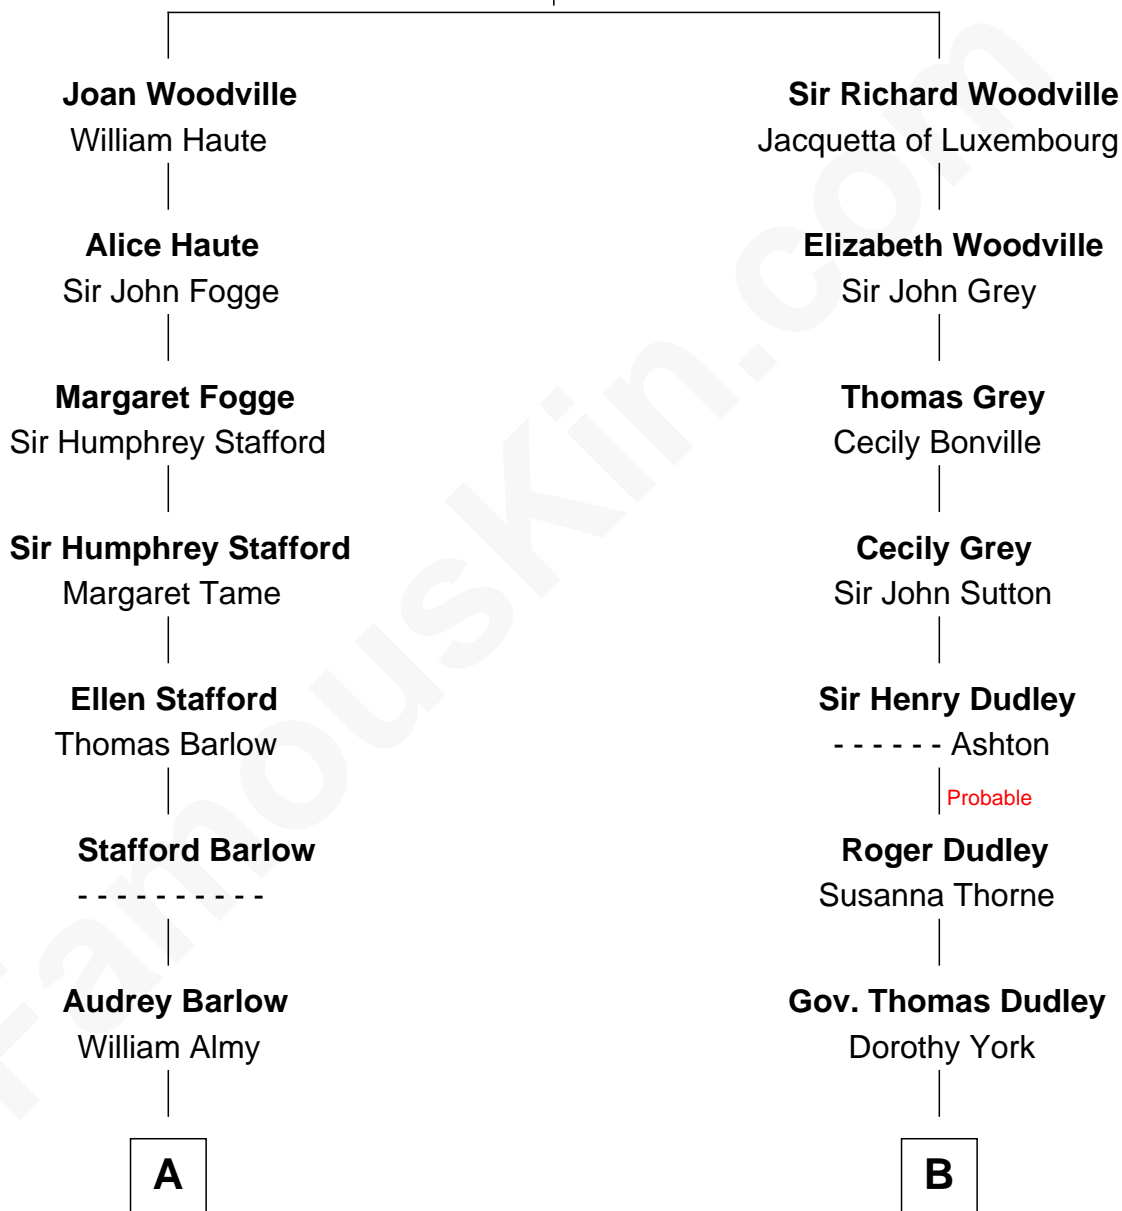

FamousKin.com Relationship Chart of

Raquel Welch

Movie Actress

17th cousin 1 time removed of

James Taylor

Singer-Songwriter

Richard Woodville

Joan Bedlisgate

C

Gertrude Arline Woodard

Dr. Isaac Montrose Taylor

James Taylor

Singer-Songwriter

FamousKin.com