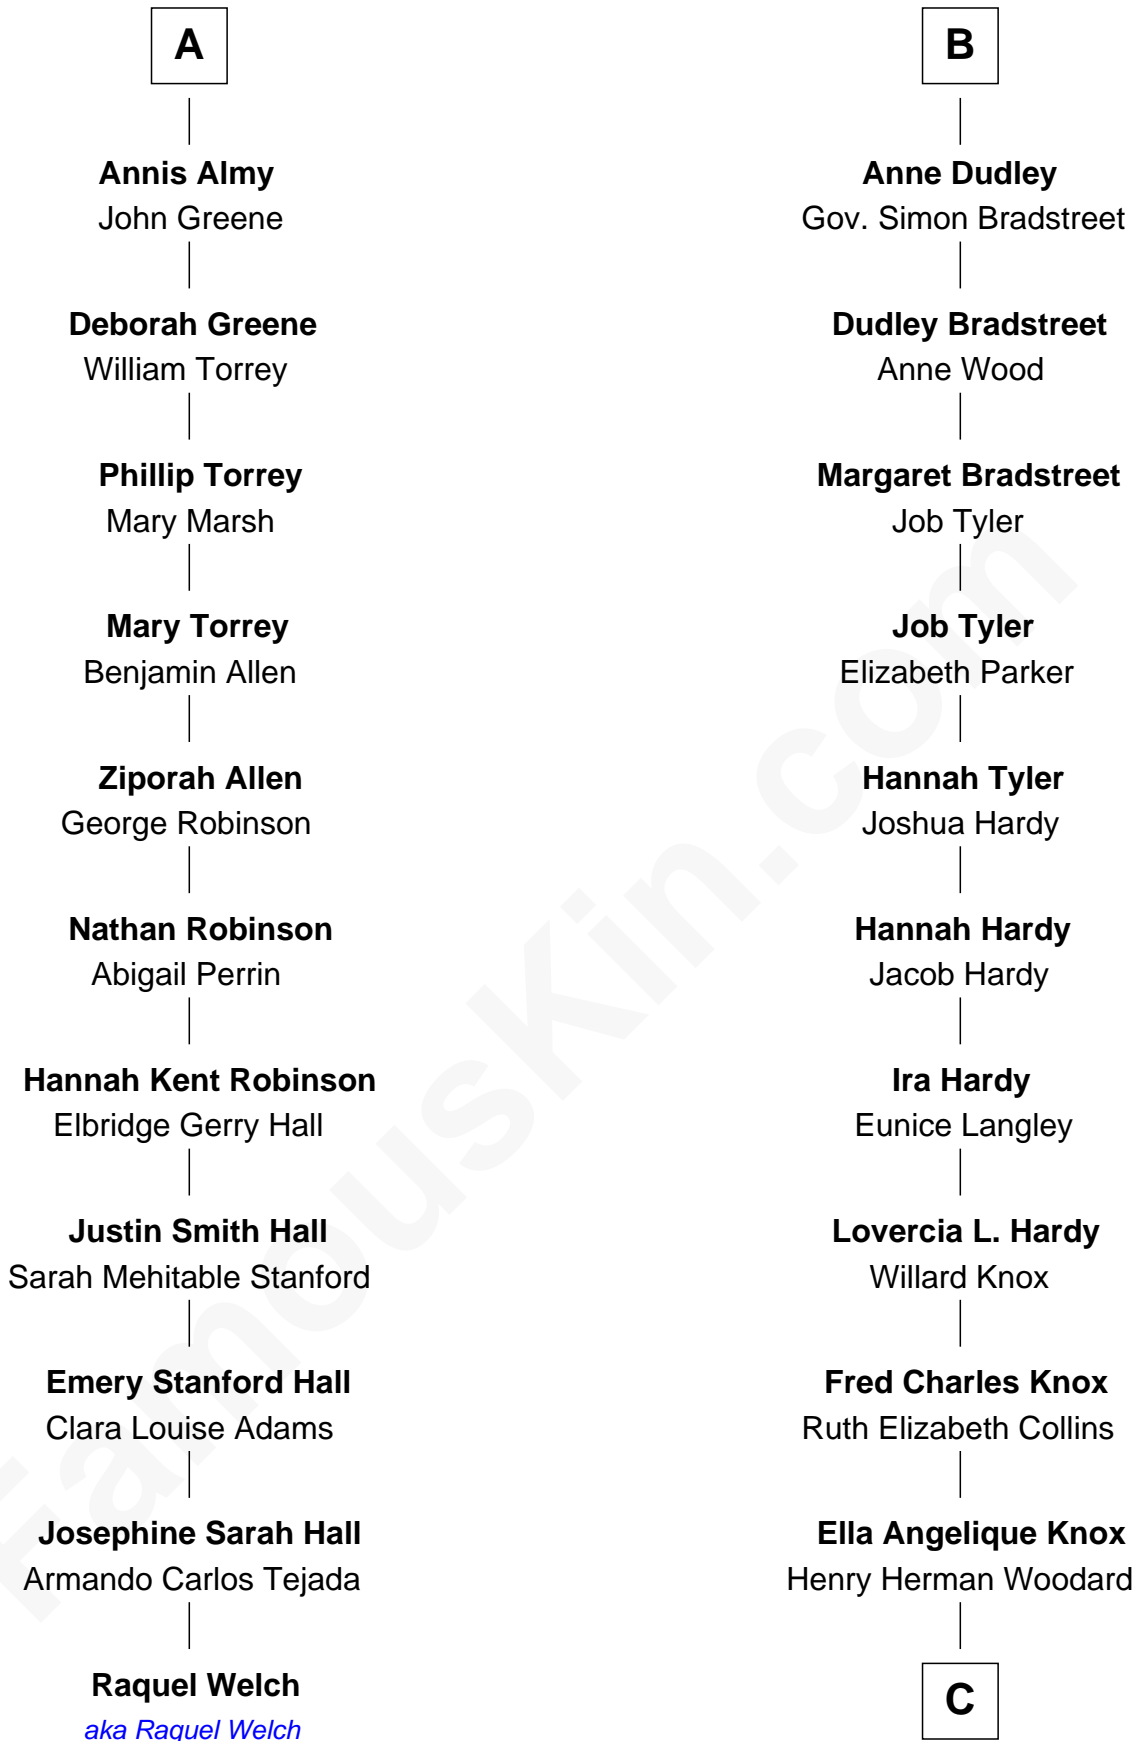

FamousKin.com Relationship Chart of

Raquel Welch

Movie Actress

17th cousin 1 time removed of

James Taylor

Singer-Songwriter

Richard Woodville

Joan Bedlisgate

C

Gertrude Arline Woodard

Dr. Isaac Montrose Taylor

James Taylor

Singer-Songwriter

FamousKin.com