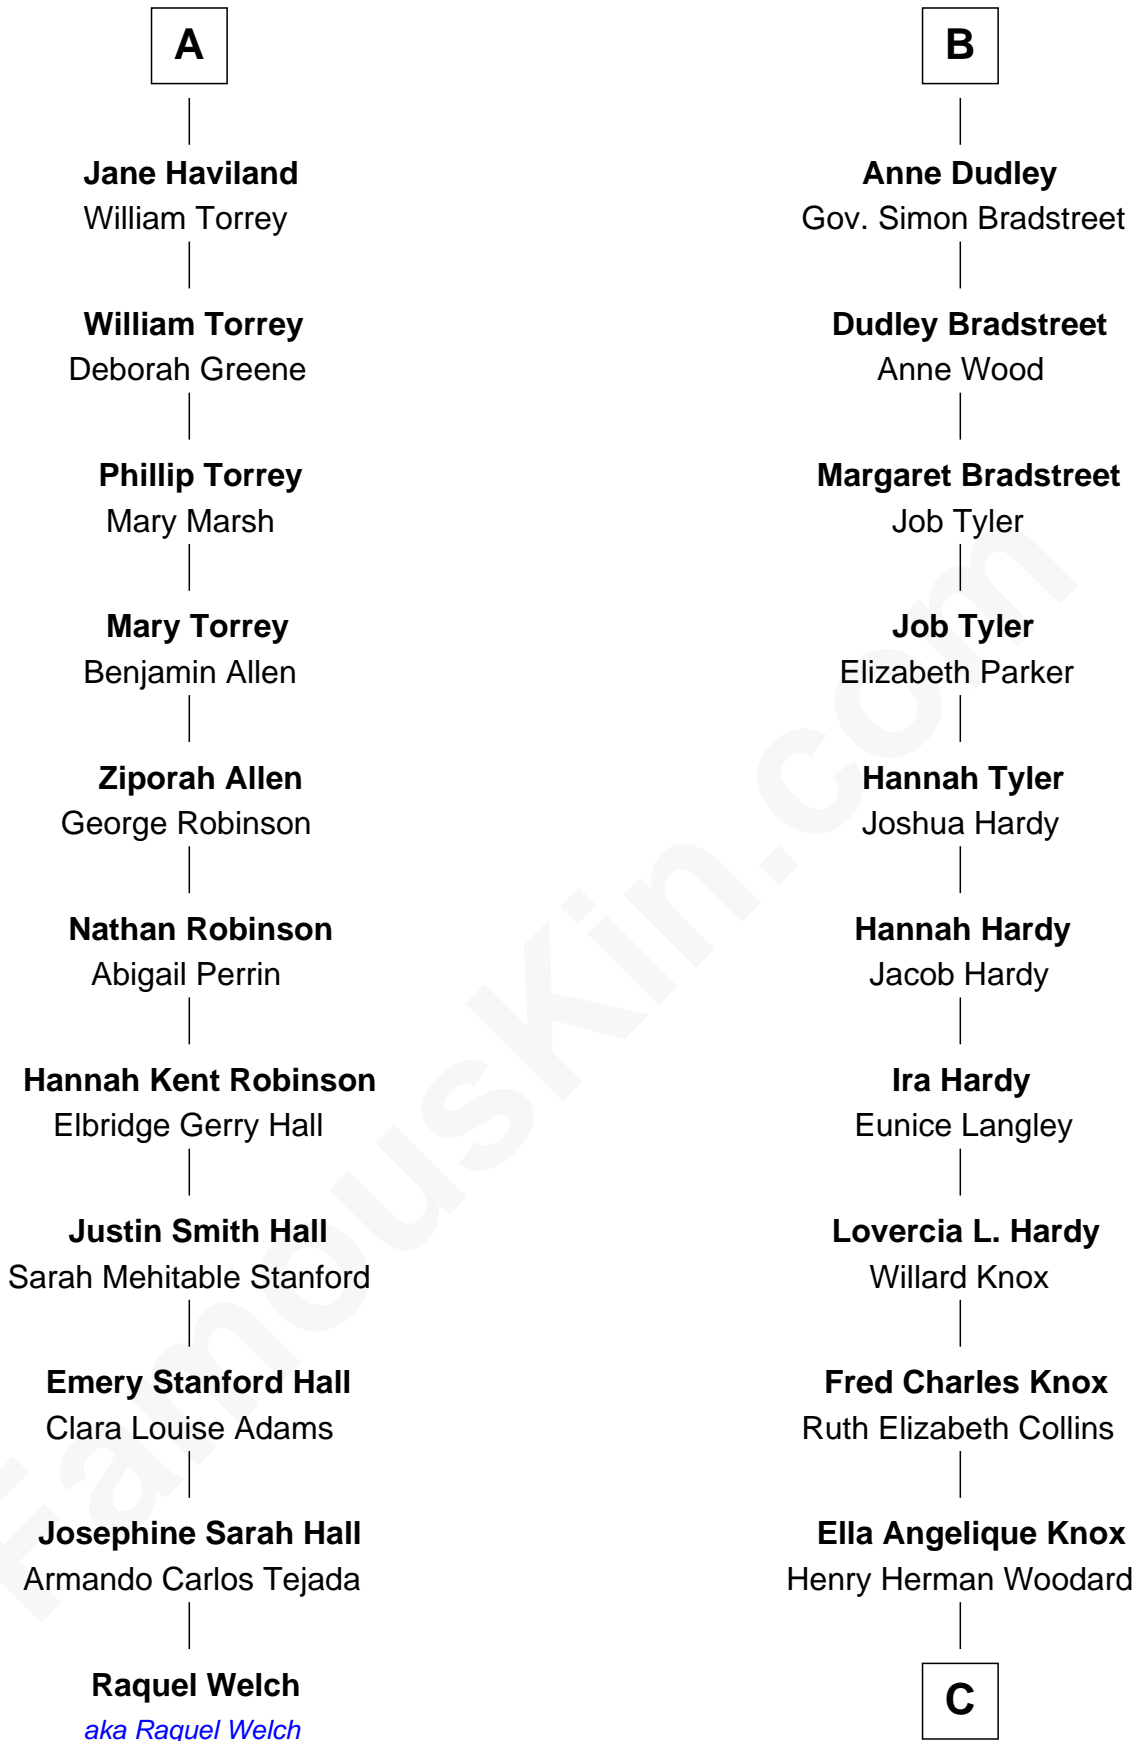

FamousKin.com Relationship Chart of

Raquel Welch

Movie Actress

17th cousin 1 time removed of

James Taylor

Singer-Songwriter

Sir Ralph Neville

Joan Beaufort

Katherine Neville

Sir Thomas Strangeways

Joan Strangeways

Sir William Willoughby

Cecily Willoughby

Sir Edward Sutton

Sir John Sutton

Cecily Grey

Sir Henry Dudley

----- Ashton

Probable

Roger Dudley

Susanna Thorne

Gov. Thomas Dudley

Dorothy York

B

C

Gertrude Arline Woodard

Dr. Isaac Montrose Taylor

James Taylor

Singer-Songwriter

FamousKin.com