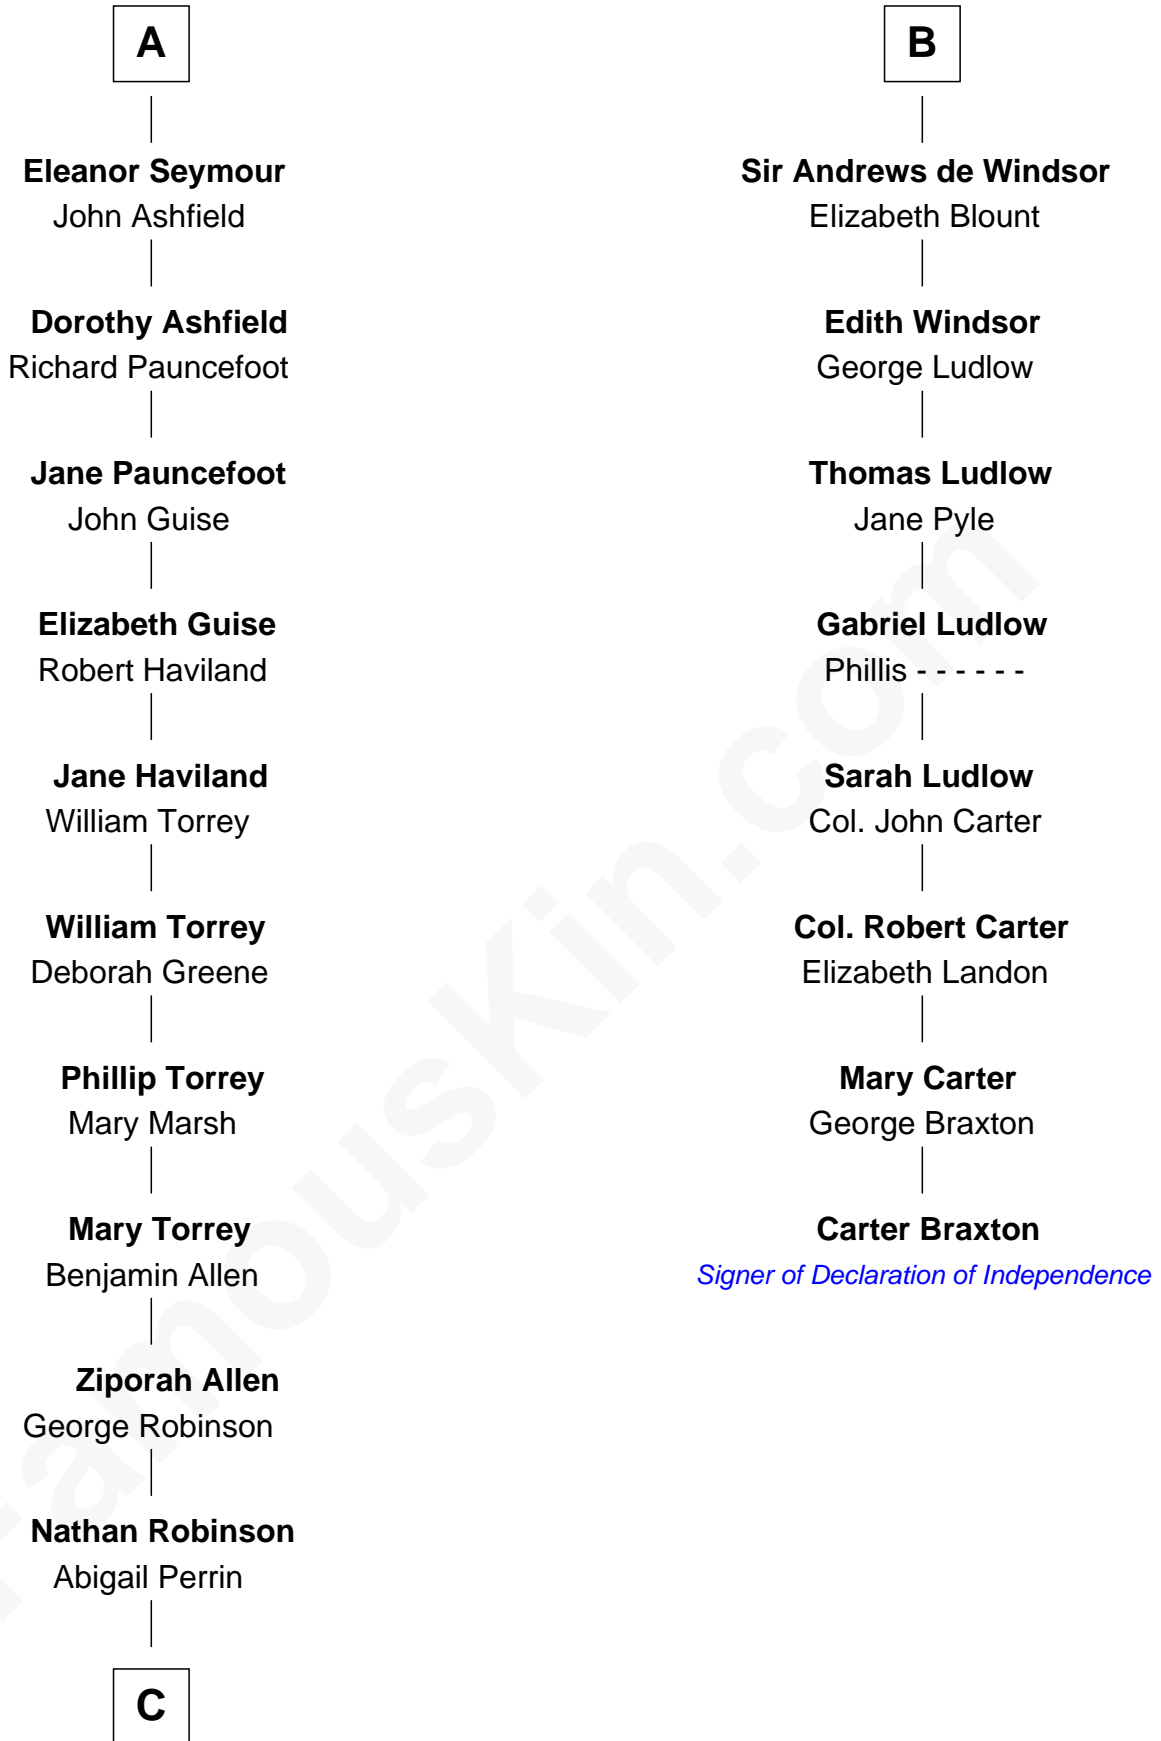

FamousKin.com Relationship Chart of

Raquel Welch
Movie Actress

14th cousin 7 times removed of

Carter Braxton

Signer of the Declaration of Independence

C

Hannah Kent Robinson

Elbridge Gerry Hall

Justin Smith Hall

Sarah Mehitable Stanford

Emery Stanford Hall

Clara Louise Adams

Josephine Sarah Hall

Armando Carlos Tejada

Raquel Welch

aka Raquel Welch