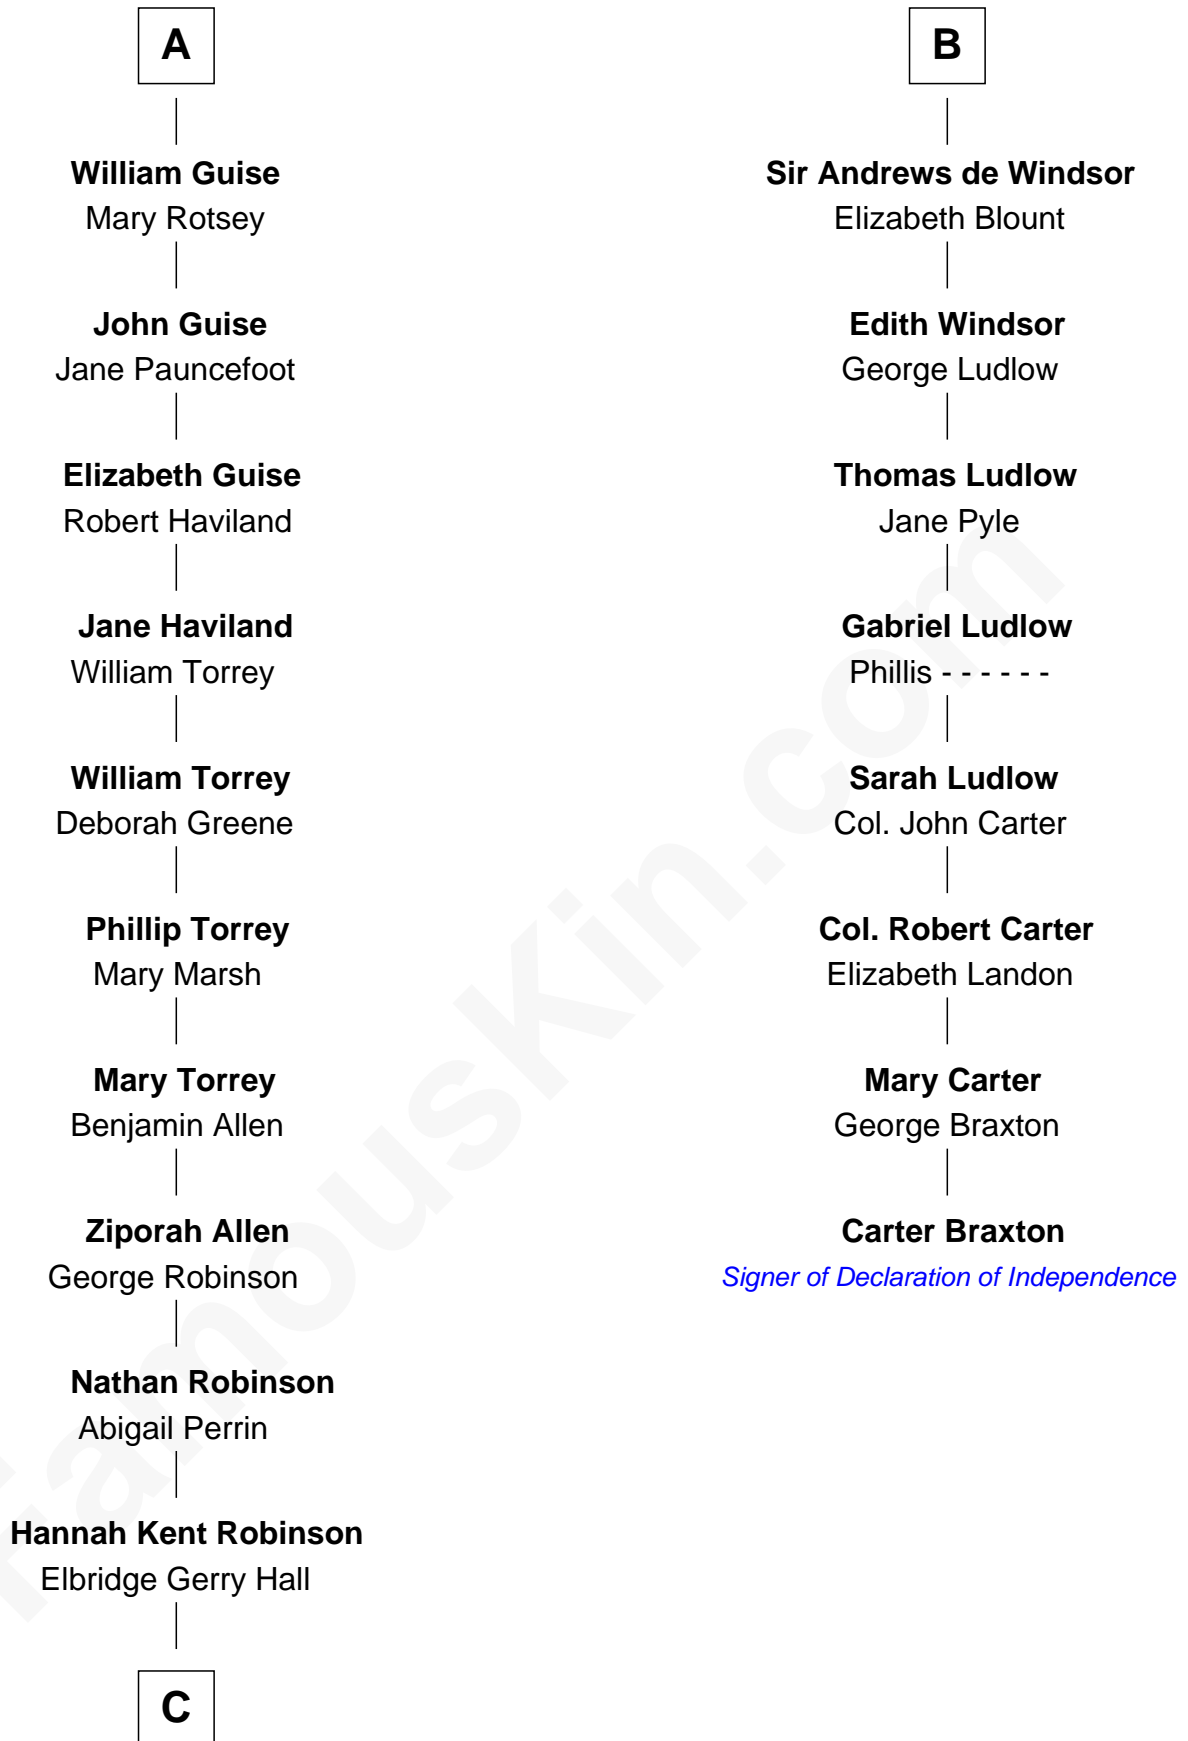

FamousKin.com Relationship Chart of

Raquel Welch

Movie Actress

14th cousin 6 times removed of

Carter Braxton

Signer of the Declaration of Independence

C

Justin Smith Hall
Sarah Mehitable Stanford

Emery Stanford Hall
Clara Louise Adams

Josephine Sarah Hall
Armando Carlos Tejada

Raquel Welch
aka Raquel Welch

FamousKin.com