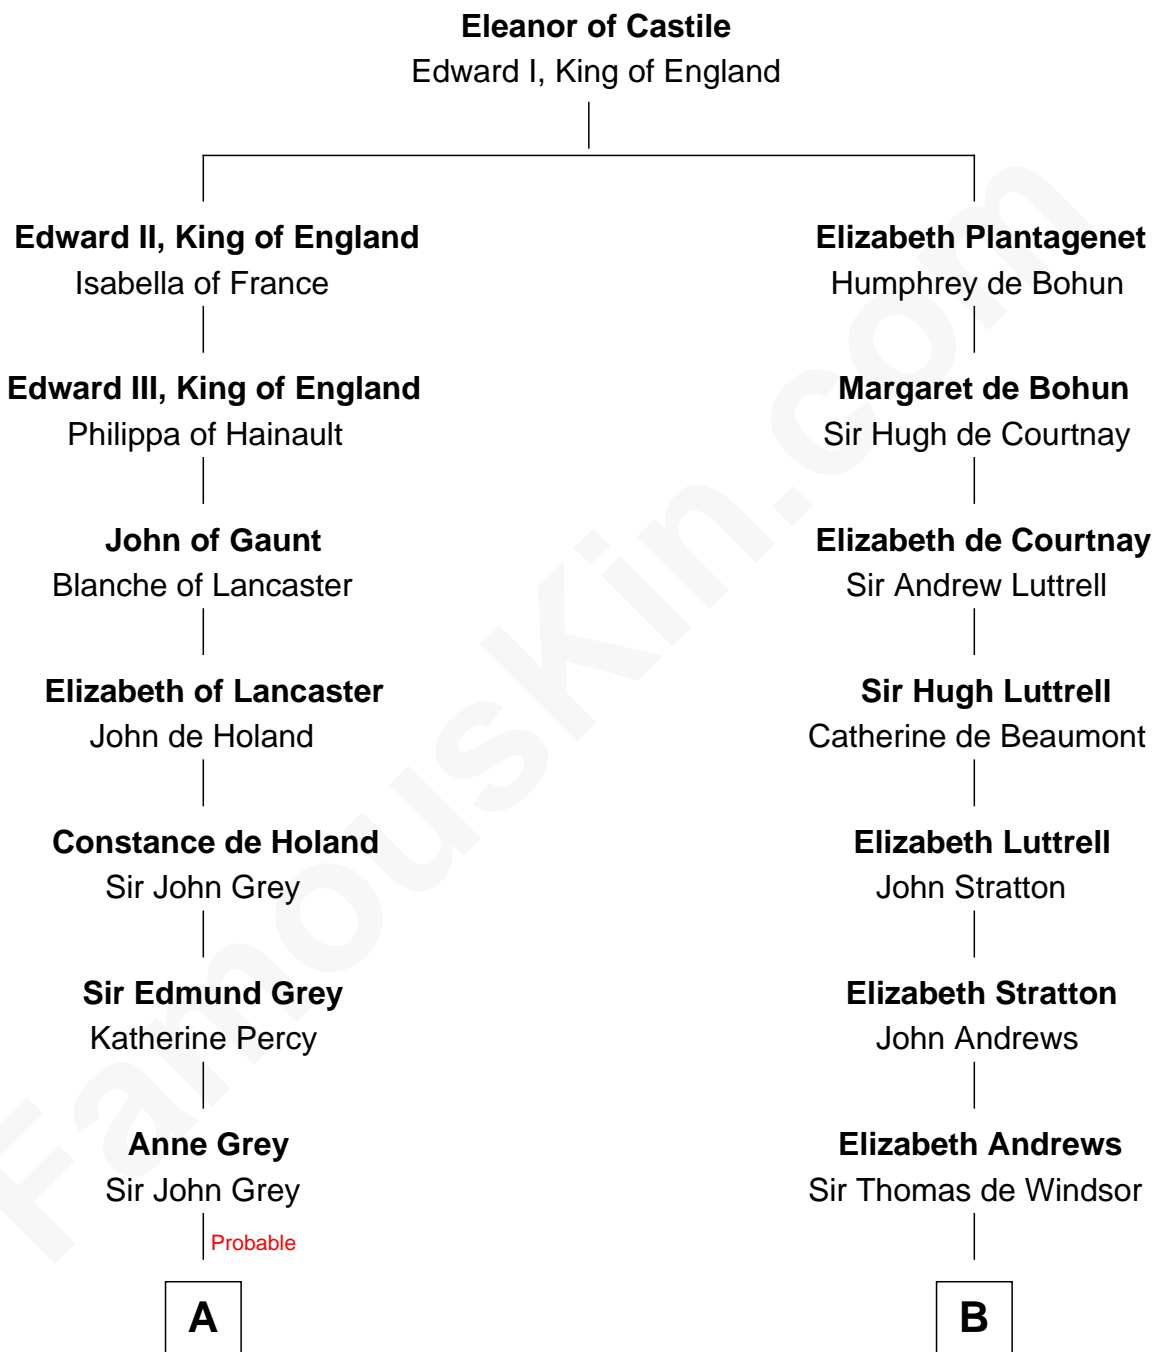

# FamousKin.com Relationship Chart of

**Raquel Welch**

*Movie Actress*

14th cousin 7 times removed of

**Carter Braxton**

*Signer of the Declaration of Independence*

**C**

**Hannah Kent Robinson**

Elbridge Gerry Hall

**Justin Smith Hall**

Sarah Mehitable Stanford

**Emery Stanford Hall**

Clara Louise Adams

**Josephine Sarah Hall**

Armando Carlos Tejada

**Raquel Welch**

*aka Raquel Welch*