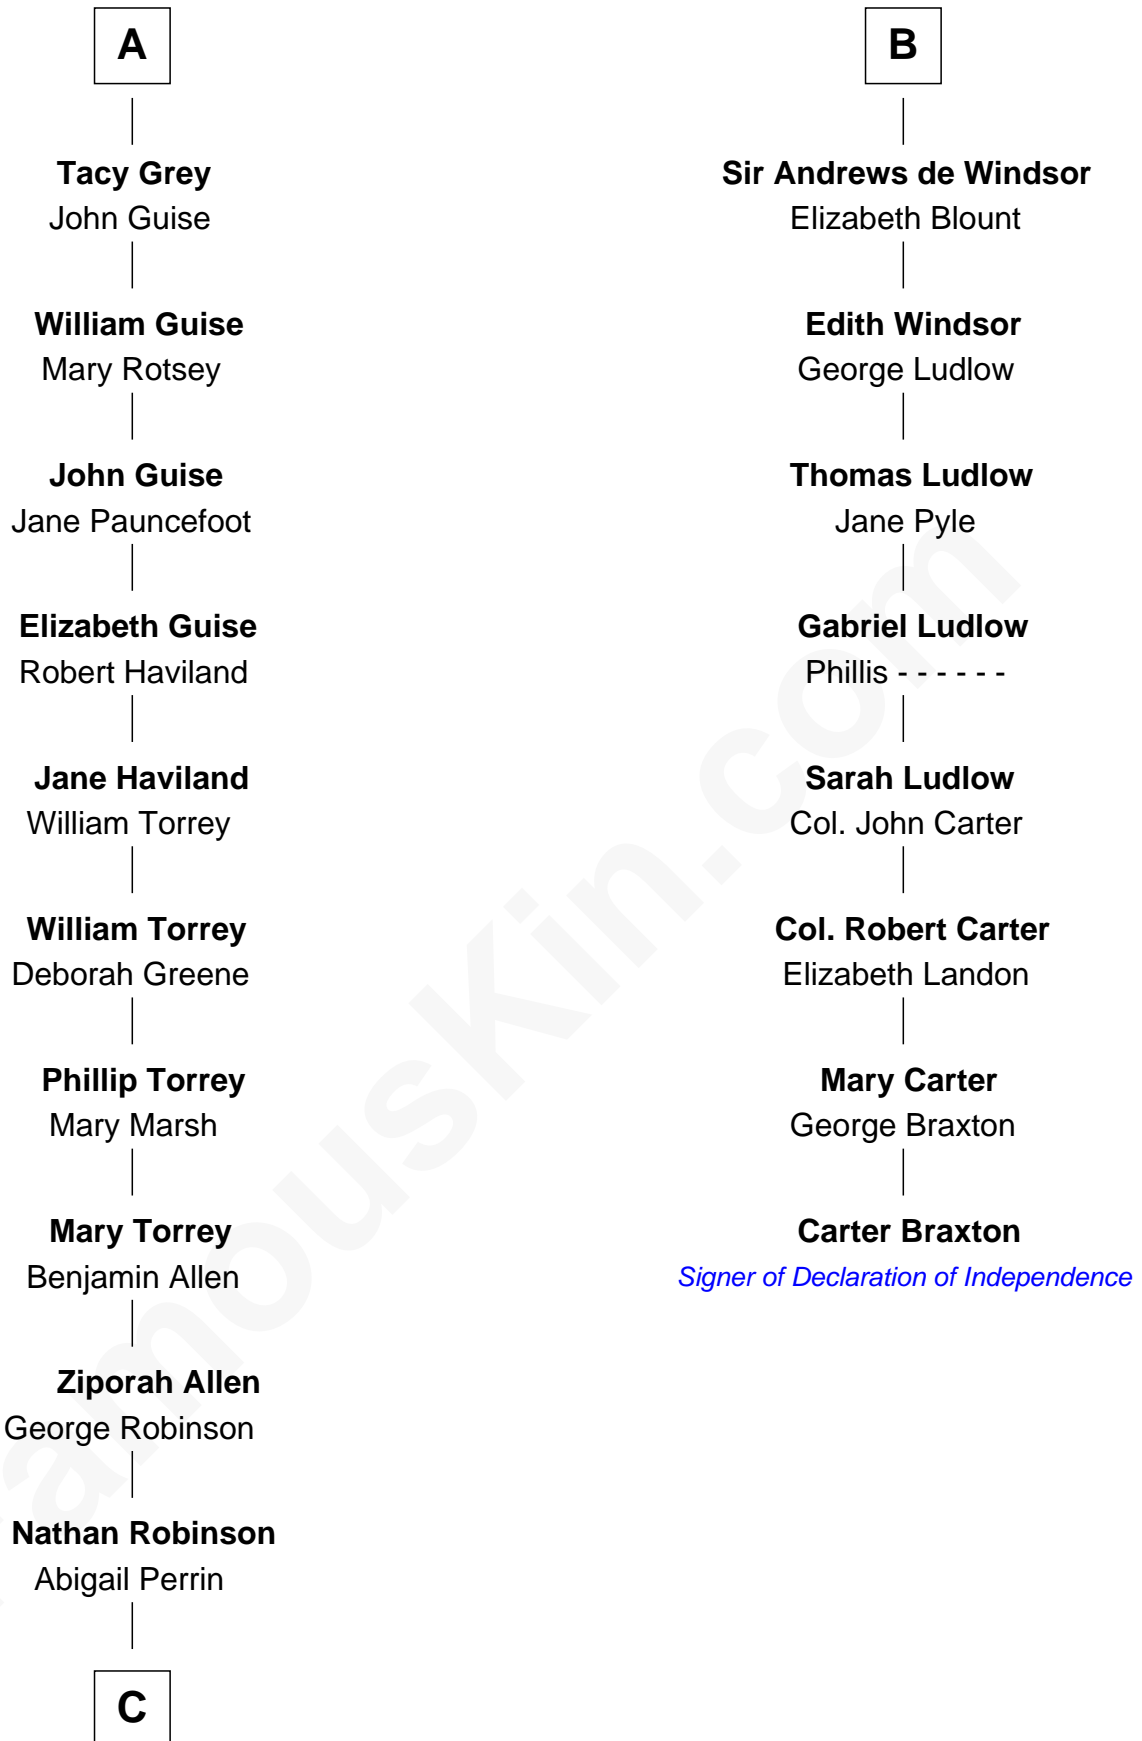

# FamousKin.com Relationship Chart of

**Raquel Welch**

*Movie Actress*

14th cousin 7 times removed of

**Carter Braxton**

*Signer of the Declaration of Independence*

**C**

**Hannah Kent Robinson**

Elbridge Gerry Hall

**Justin Smith Hall**

Sarah Mehitable Stanford

**Emery Stanford Hall**

Clara Louise Adams

**Josephine Sarah Hall**

Armando Carlos Tejada

**Raquel Welch**

*aka Raquel Welch*