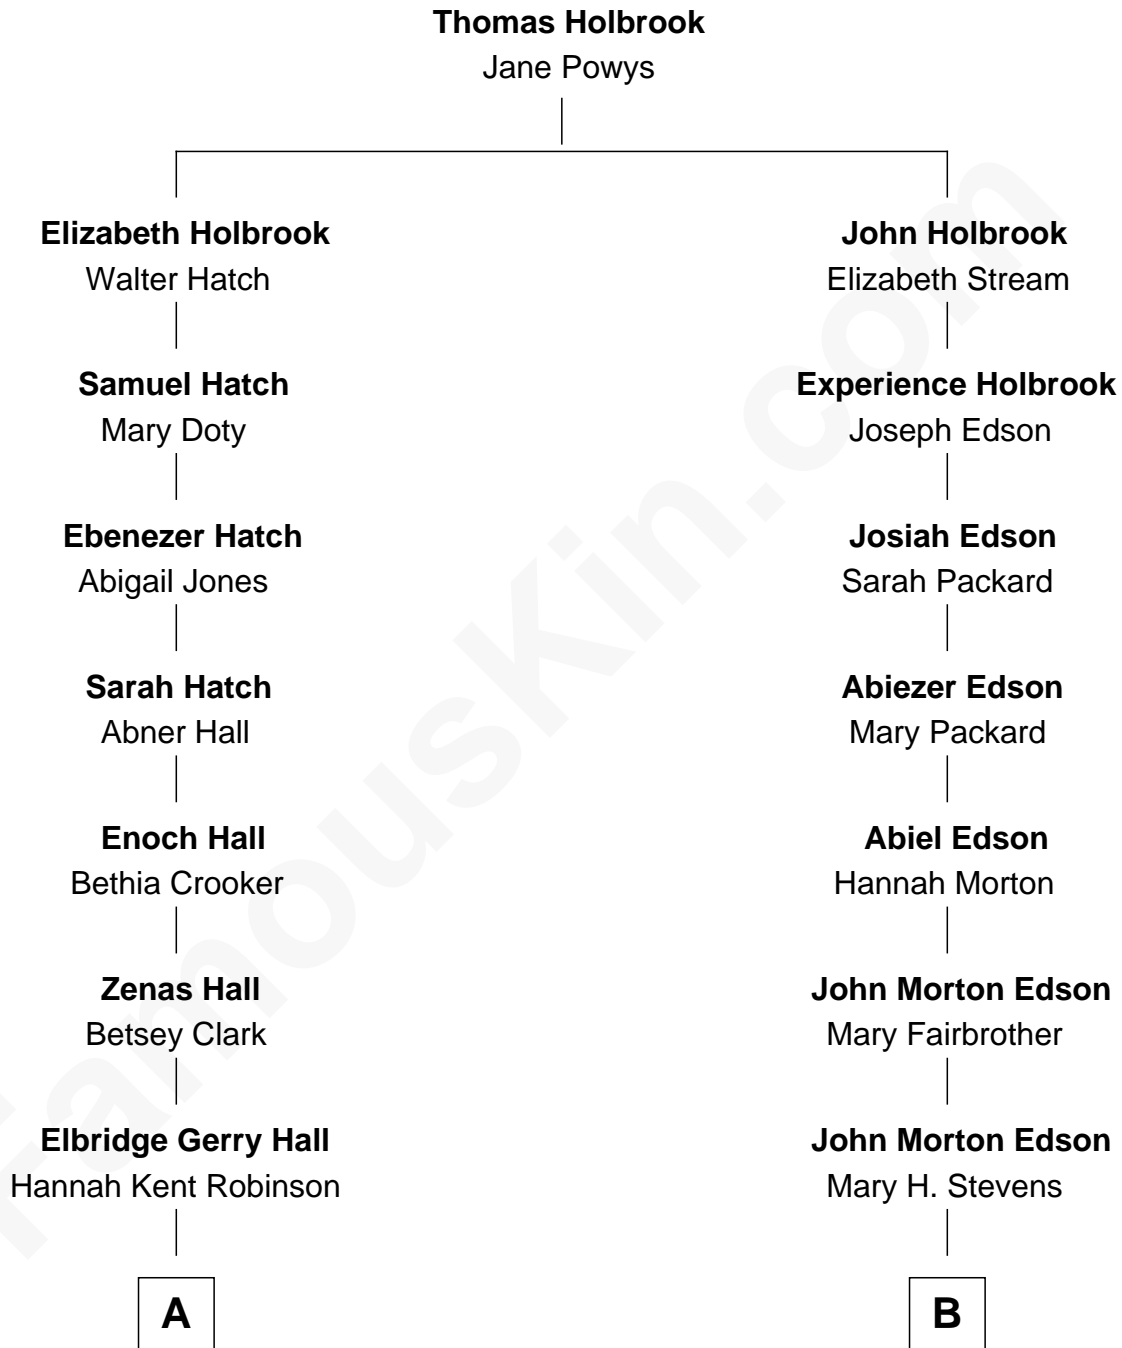

FamousKin.com
Relationship Chart of
Raquel Welch
Movie Actress

10th cousin 1 time removed of
Marie-Chantal Miller
Crown Princess of Greece

A

Justin Smith Hall
Sarah Mehitable Stanford

Emery Stanford Hall
Clara Louise Adams

Josephine Sarah Hall
Armando Carlos Tejada

Raquel Welch
aka Raquel Welch

B

Mary Helen Edson
George H. Appleton

Blanche Louise Appleton
Ellis John Springer Miller

Ellis Warren Appleton Miller
Sophia June Squarebriggs