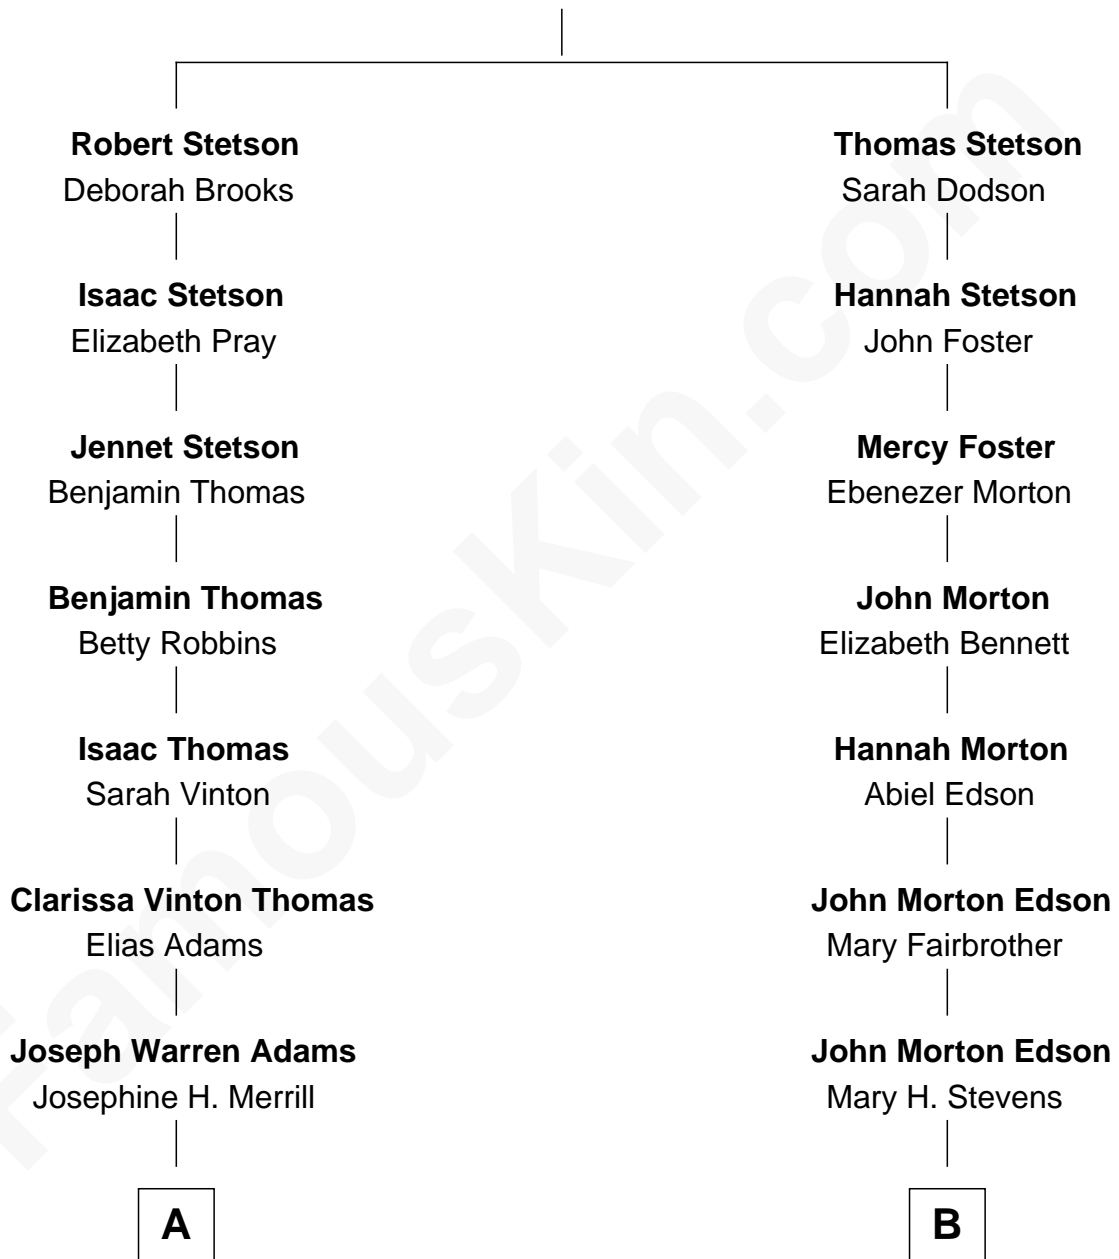

FamousKin.com
Relationship Chart of
Raquel Welch
Movie Actress

9th cousin 2 times removed of
Marie-Chantal Miller
Crown Princess of Greece

Cornet Robert Stetson
Honor - - - - -

A

Clara Louise Adams
Emery Stanford Hall

Josephine Sarah Hall
Armando Carlos Tejada

Raquel Welch
aka Raquel Welch

B

Mary Helen Edson
George H. Appleton

Blanche Louise Appleton
Ellis John Springer Miller

Ellis Warren Appleton Miller
Sophia June Squarebriggs