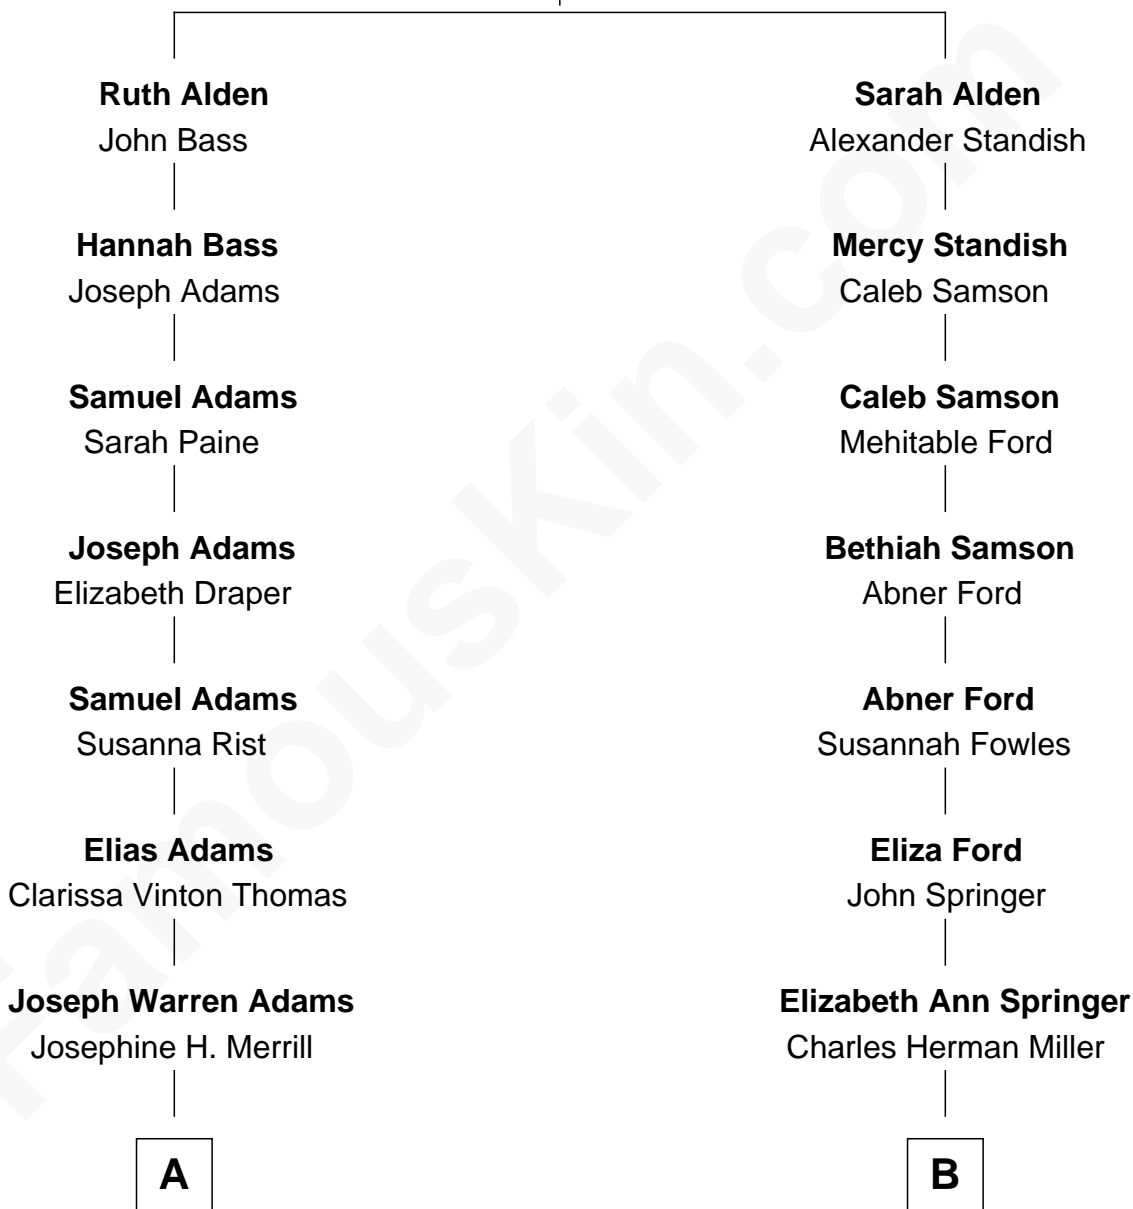

FamousKin.com Relationship Chart of

Raquel Welch

Movie Actress

9th cousin 1 time removed of

Marie-Chantal Miller

Crown Princess of Greece

John Alden
Priscilla Mullins

A

Clara Louise Adams
Emery Stanford Hall

Josephine Sarah Hall
Armando Carlos Tejada

Raquel Welch
aka Raquel Welch

B

Ellis John Springer Miller
Blanche Louise Appleton

Ellis Warren Appleton Miller
Sophia June Squarebriggs