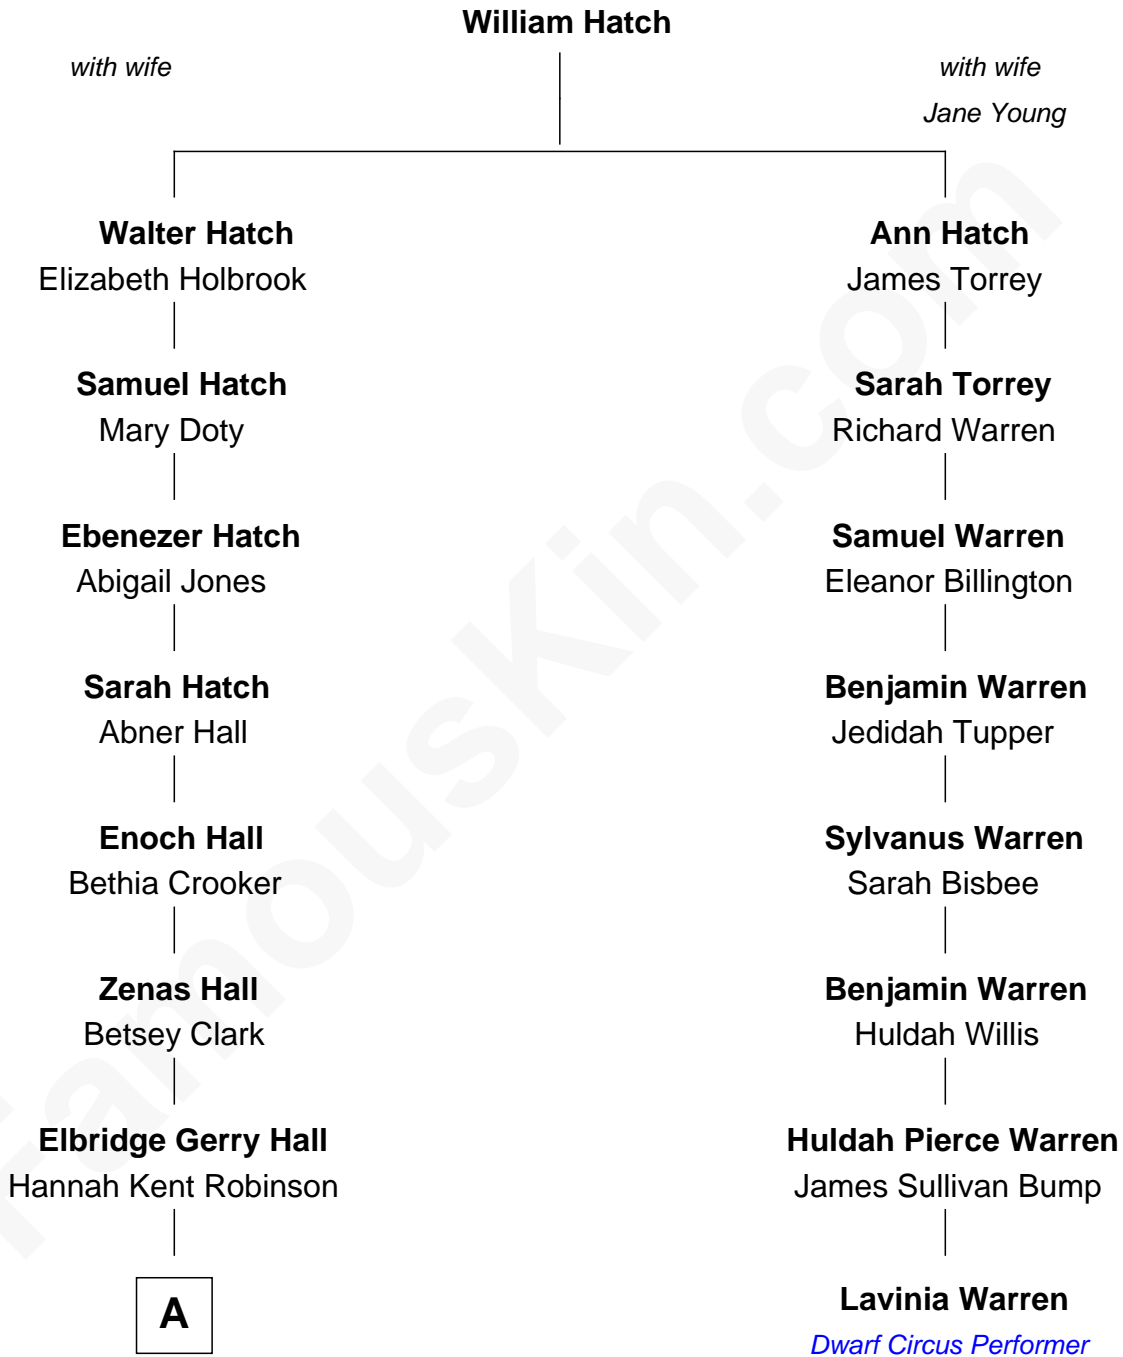

**FamousKin.com**  
**Relationship Chart of**  
**Raquel Welch**  
*Movie Actress*

7th cousin 3 times removed of  
**Lavinia Warren**  
*Dwarf Circus Performer*

**A**

Justin Smith Hall  
Sarah Mehitable Stanford

Emery Stanford Hall  
Clara Louise Adams

Josephine Sarah Hall  
Armando Carlos Tejada

Raquel Welch  
*aka Raquel Welch*

FamousKin.com