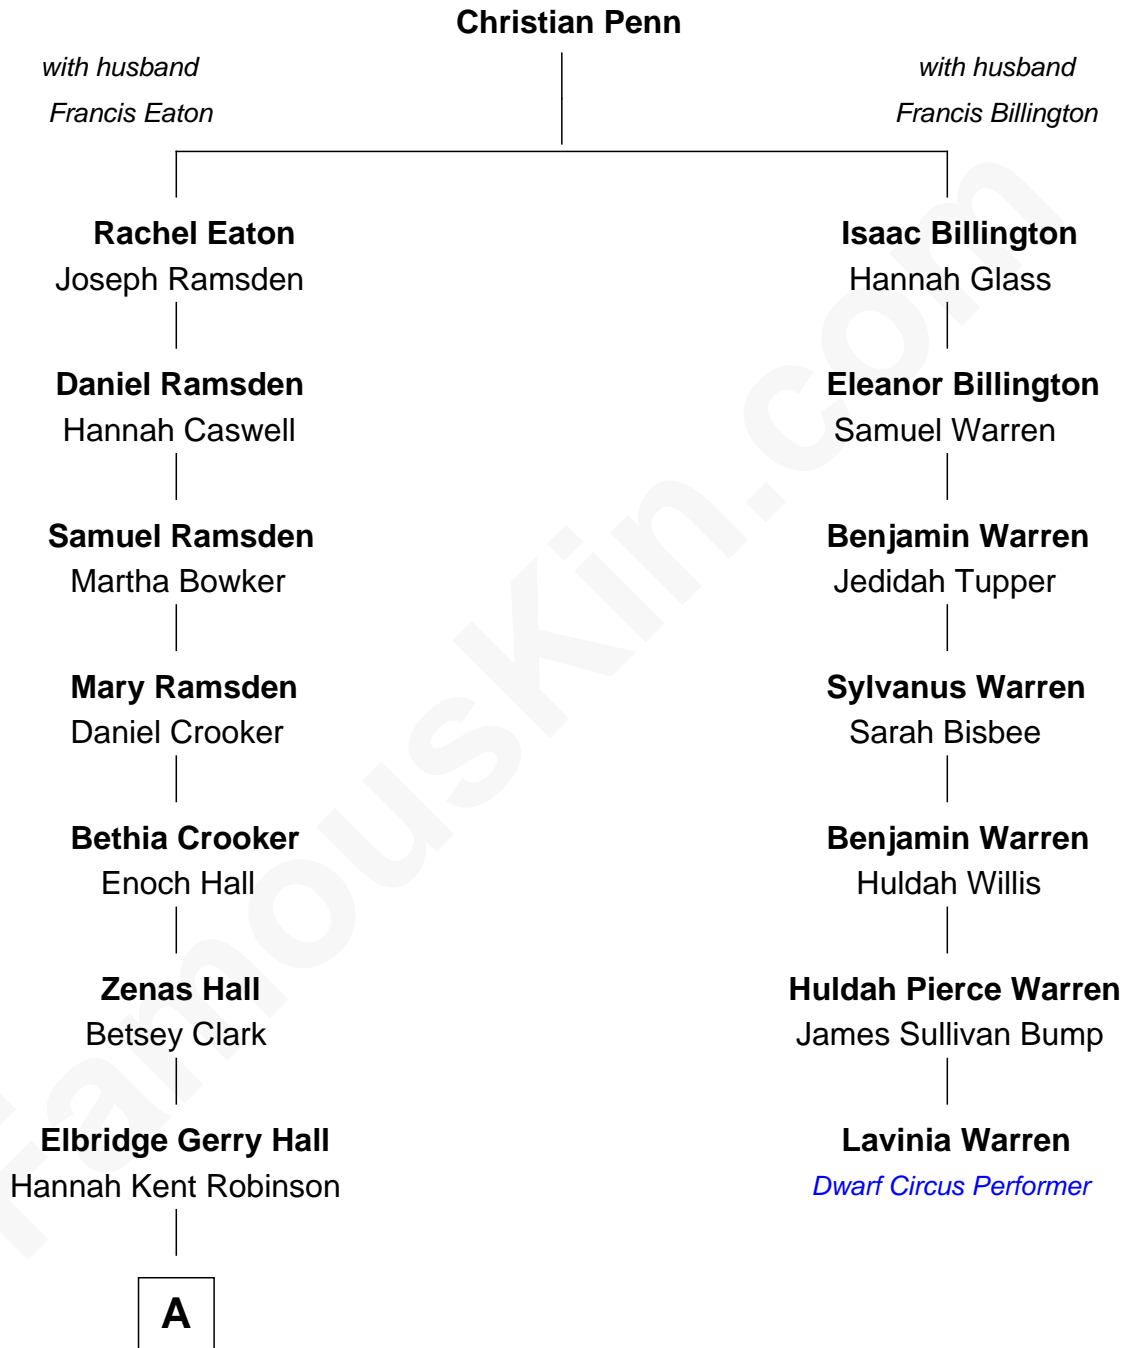

FamousKin.com
Relationship Chart of
Raquel Welch
Movie Actress

6th cousin 4 times removed of

Lavinia Warren
Dwarf Circus Performer

A

Justin Smith Hall
Sarah Mehitable Stanford

Emery Stanford Hall
Clara Louise Adams

Josephine Sarah Hall
Armando Carlos Tejada

Raquel Welch
aka Raquel Welch

FamousKin.com