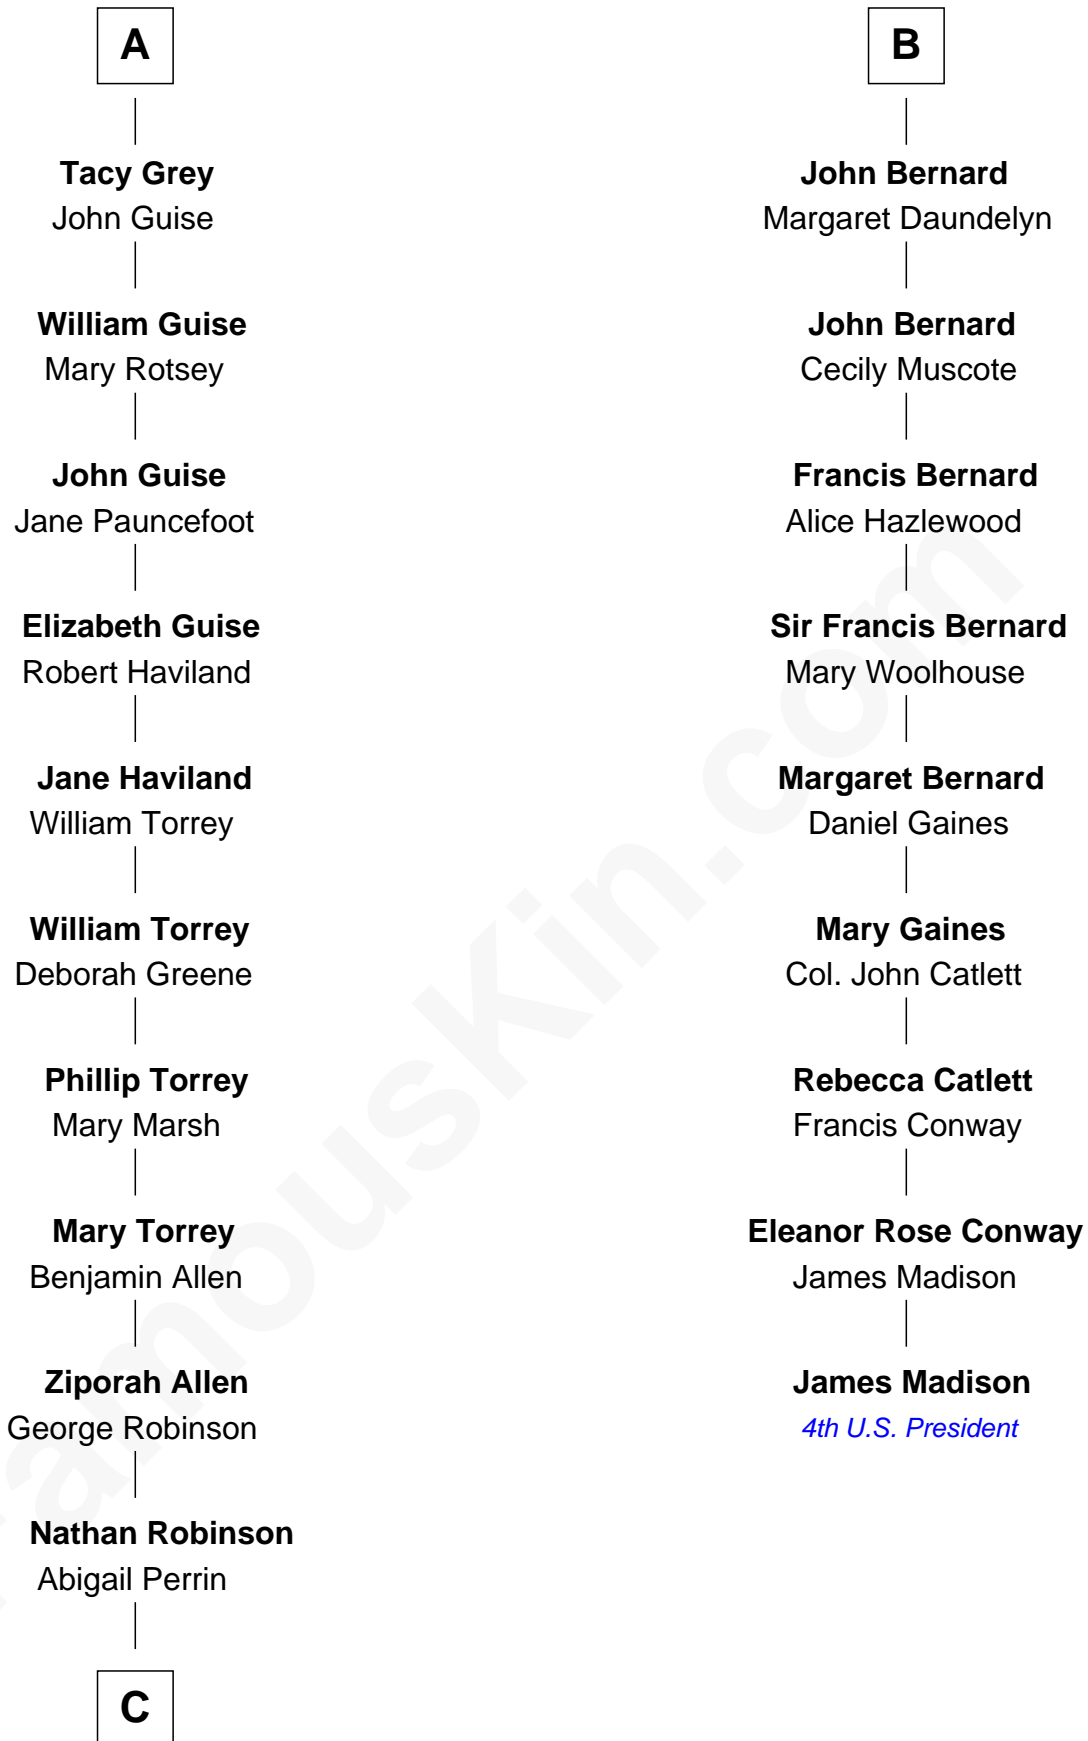

FamousKin.com Relationship Chart of

Raquel Welch
Movie Actress

15th cousin 6 times removed of

James Madison
4th U.S. President

Nicholas de Stafford

C

Hannah Kent Robinson

Elbridge Gerry Hall

Justin Smith Hall

Sarah Mehitable Stanford

Emery Stanford Hall

Clara Louise Adams

Josephine Sarah Hall

Armando Carlos Tejada

Raquel Welch

aka Raquel Welch