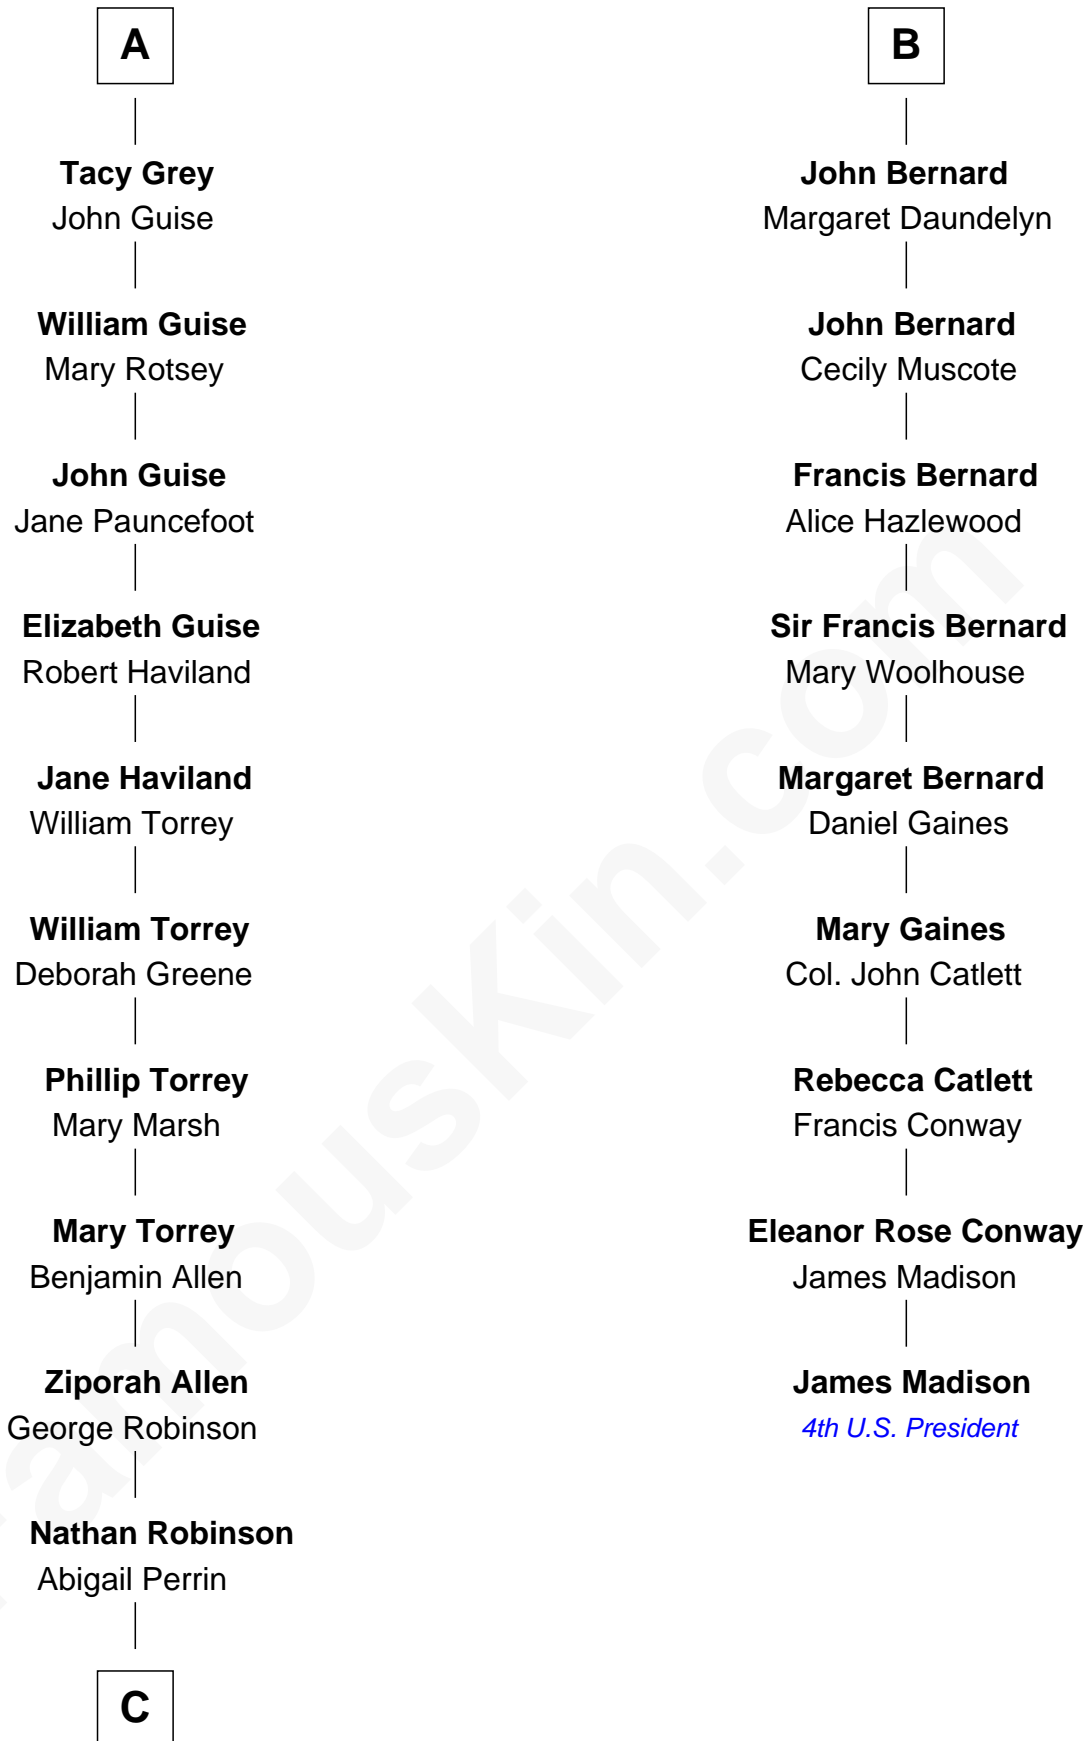

FamousKin.com Relationship Chart of

Raquel Welch
Movie Actress

15th cousin 6 times removed of

James Madison
4th U.S. President

Ralph Basset
Hawise - - - - -

Margaret Basset
Edmund de Stafford

Ralph de Stafford
Margaret de Audley

Beatrice de Stafford
Thomas de Ros

Margaret de Ros
Sir Reynold Grey

Sir John Grey
Constance de Holand

Sir Edmund Grey
Katherine Percy

Anne Grey
Sir John Grey

Probable

A

Margaret Basset
Edmund de Stafford

Ralph de Stafford
Margaret de Audley

Sir Hugh de Stafford
Philippa de Beauchamp

Margaret de Stafford
Sir Ralph Neville

Margaret de Neville
Sir Richard Scrope

Sir Henry le Scrope
Elizabeth le Scrope

Margaret Scrope
John Bernard

B

C

Hannah Kent Robinson

Elbridge Gerry Hall

Justin Smith Hall

Sarah Mehitable Stanford

Emery Stanford Hall

Clara Louise Adams