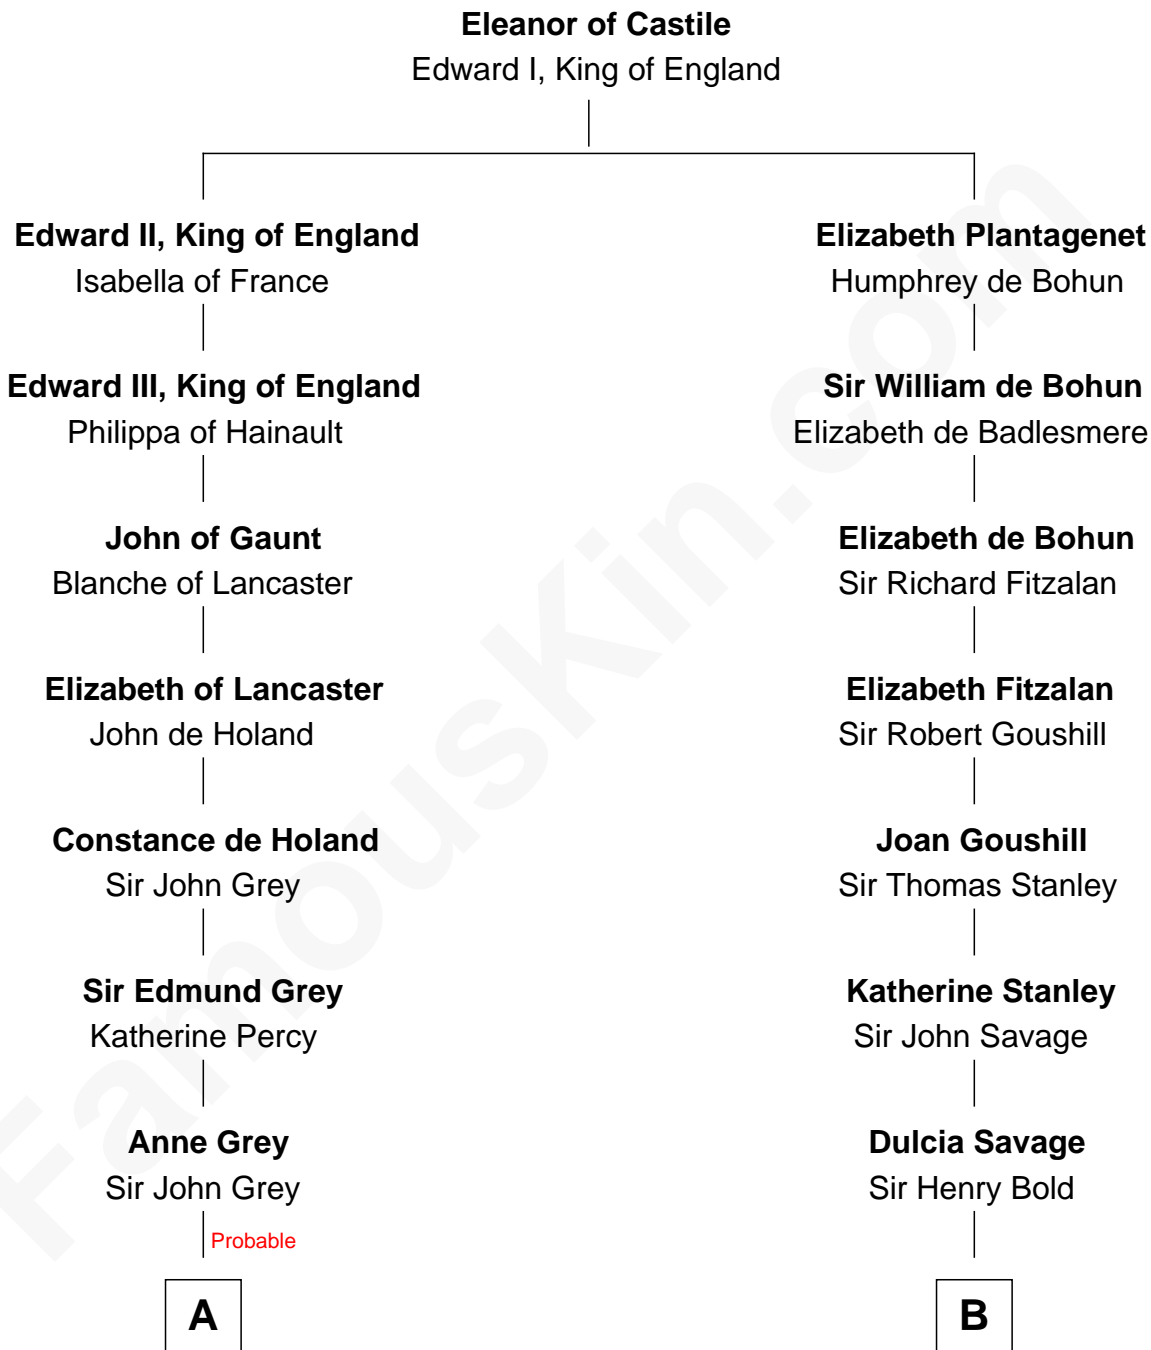

# FamousKin.com Relationship Chart of

**Raquel Welch**

*Movie Actress*

15th cousin 6 times removed of

**James Madison**

*4th U.S. President*

**C**

**Hannah Kent Robinson**

Elbridge Gerry Hall

**Justin Smith Hall**

Sarah Mehitable Stanford

**Emery Stanford Hall**

Clara Louise Adams

**Josephine Sarah Hall**

Armando Carlos Tejada

**Raquel Welch**