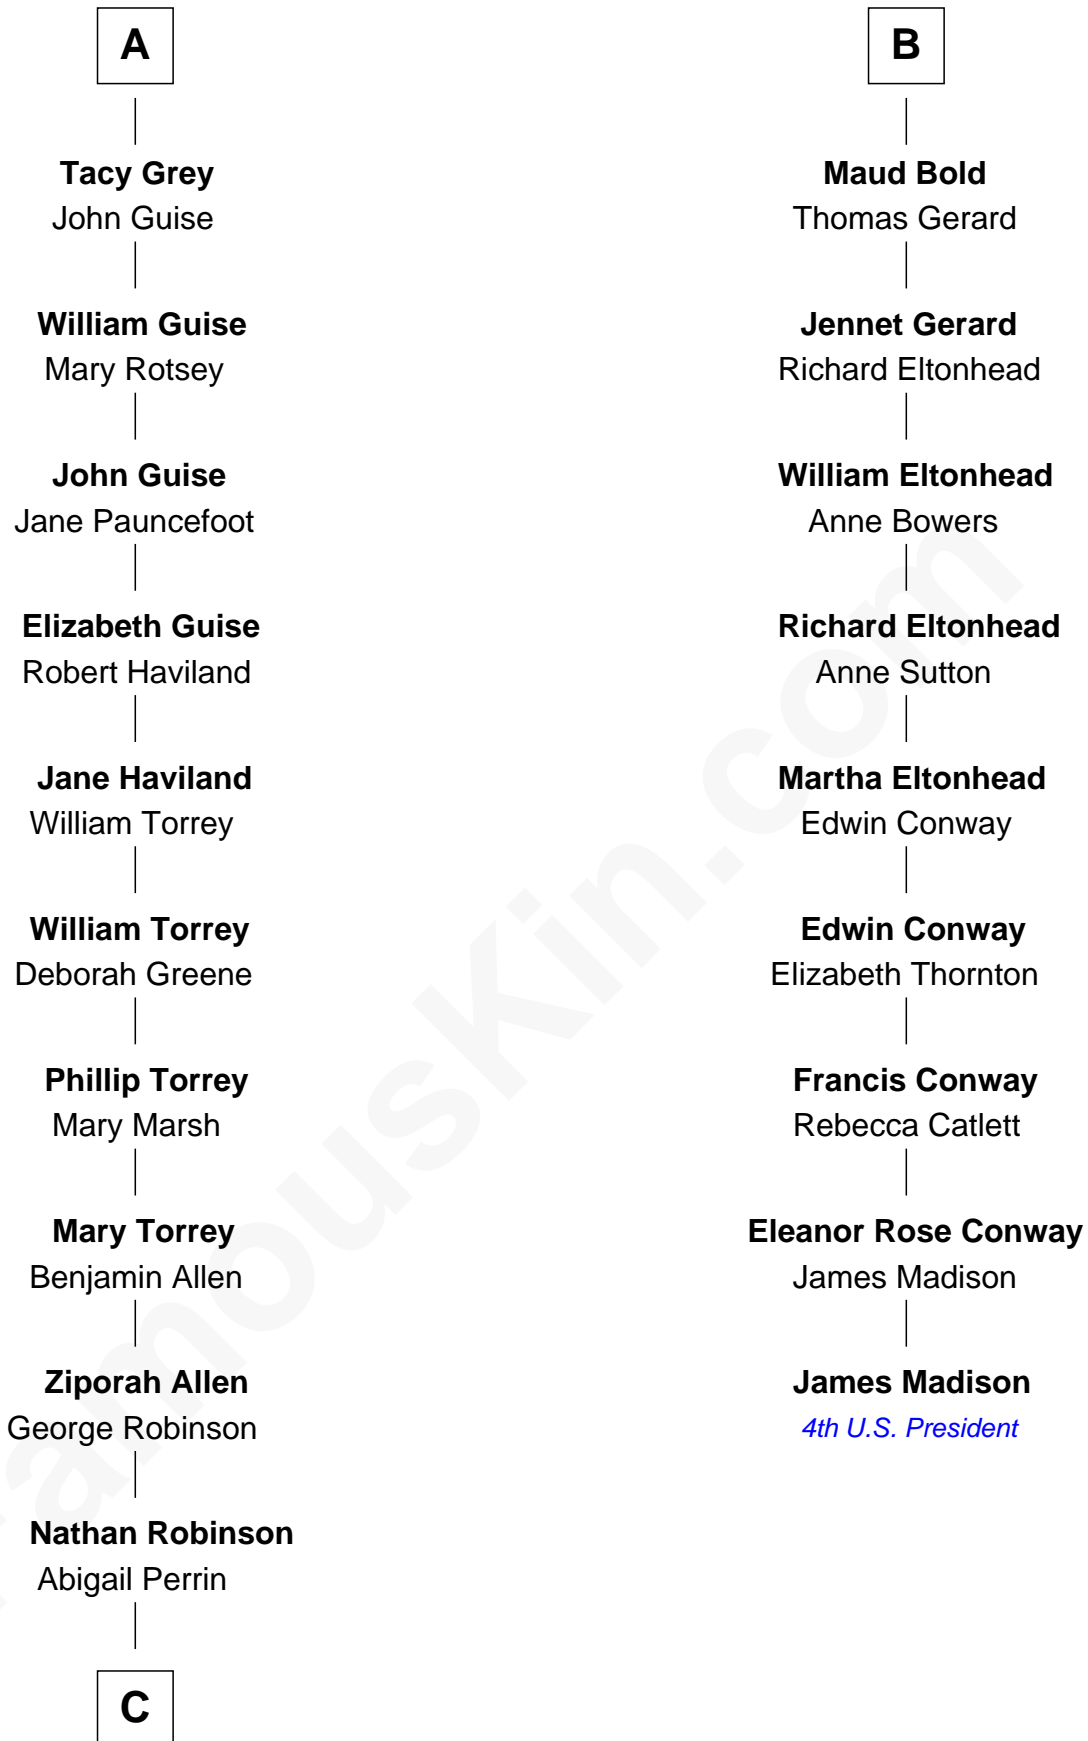

# FamousKin.com Relationship Chart of

**Raquel Welch**

*Movie Actress*

15th cousin 6 times removed of

**James Madison**

*4th U.S. President*

**C**

**Hannah Kent Robinson**

Elbridge Gerry Hall

**Justin Smith Hall**

Sarah Mehitable Stanford

**Emery Stanford Hall**

Clara Louise Adams

**Josephine Sarah Hall**

Armando Carlos Tejada

**Raquel Welch**

*aka Raquel Welch*