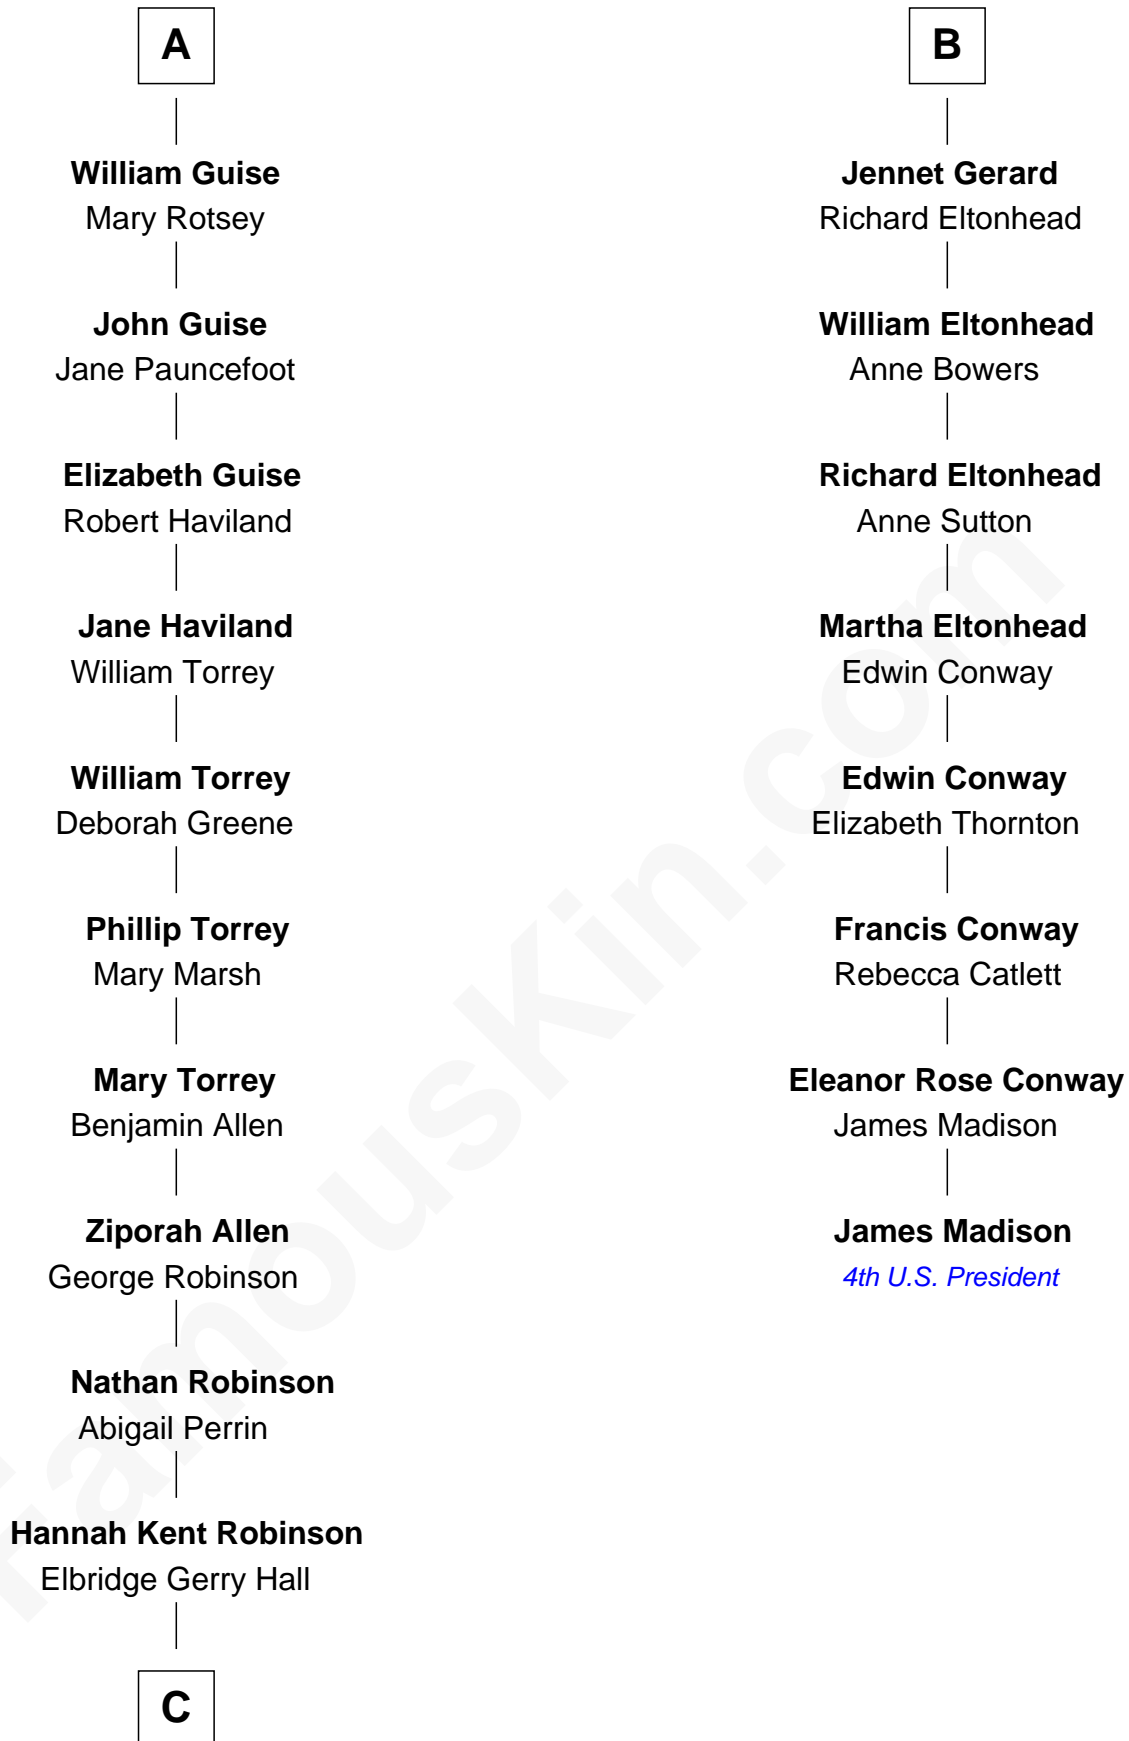

# FamousKin.com Relationship Chart of

**Raquel Welch**

*Movie Actress*

14th cousin 6 times removed of

**James Madison**

*4th U.S. President*

**Henry Plantagenet**

Maud de Chaworth

**Sir Edmund Grey**

Katherine Percy

**Anne Grey**

Sir John Grey

*Probable*

**Tacy Grey**

John Guise

**A**

**Eleanor Plantagenet**

Richard Fitzalan

**Sir Richard Fitzalan**

Elizabeth de Bohun

**Elizabeth Fitzalan**

Sir Robert Goushill

**Joan Goushill**

Sir Thomas Stanley

**Katherine Stanley**

Sir John Savage

**Dulcia Savage**

Sir Henry Bold

**Maud Bold**

Thomas Gerard

**B**

**C**