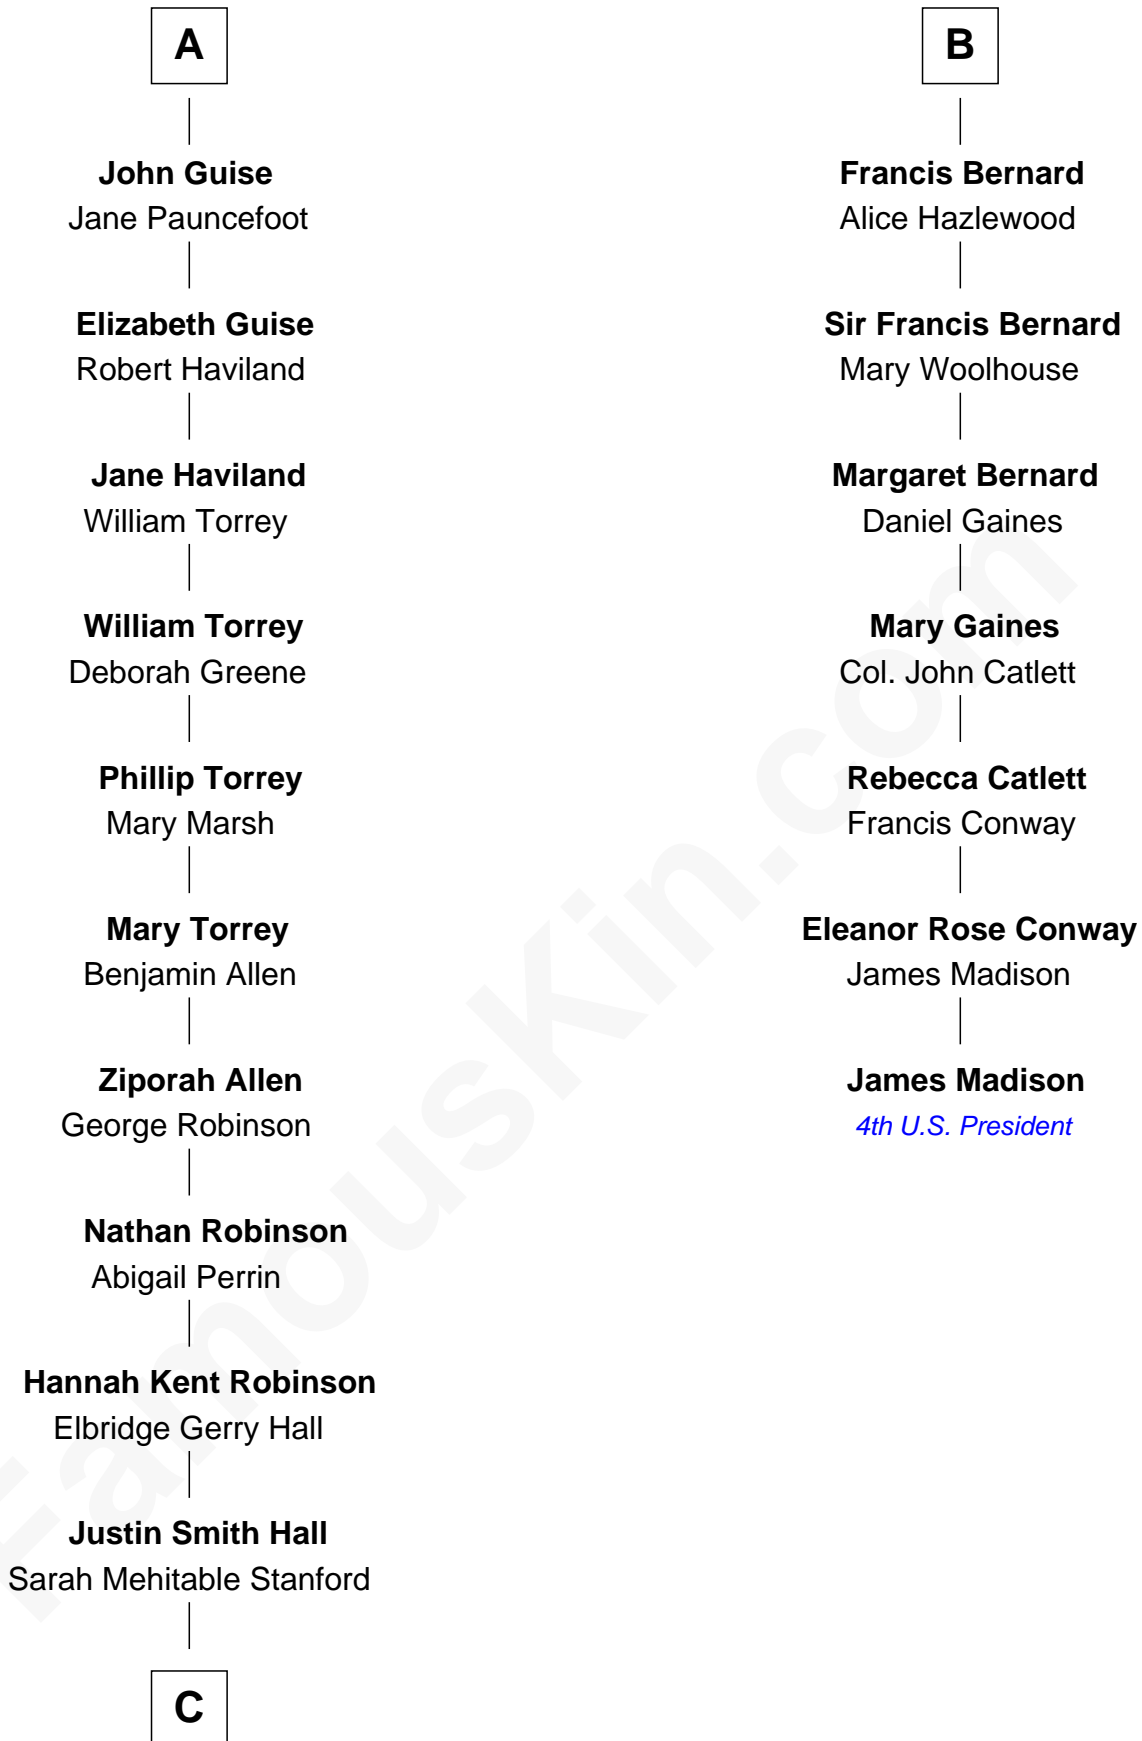

FamousKin.com Relationship Chart of

Raquel Welch

Movie Actress

13th cousin 6 times removed of

James Madison

4th U.S. President

C

—
Emery Stanford Hall

Clara Louise Adams

—
Josephine Sarah Hall

Armando Carlos Tejada

—
Raquel Welch

aka Raquel Welch

FamousKin.com