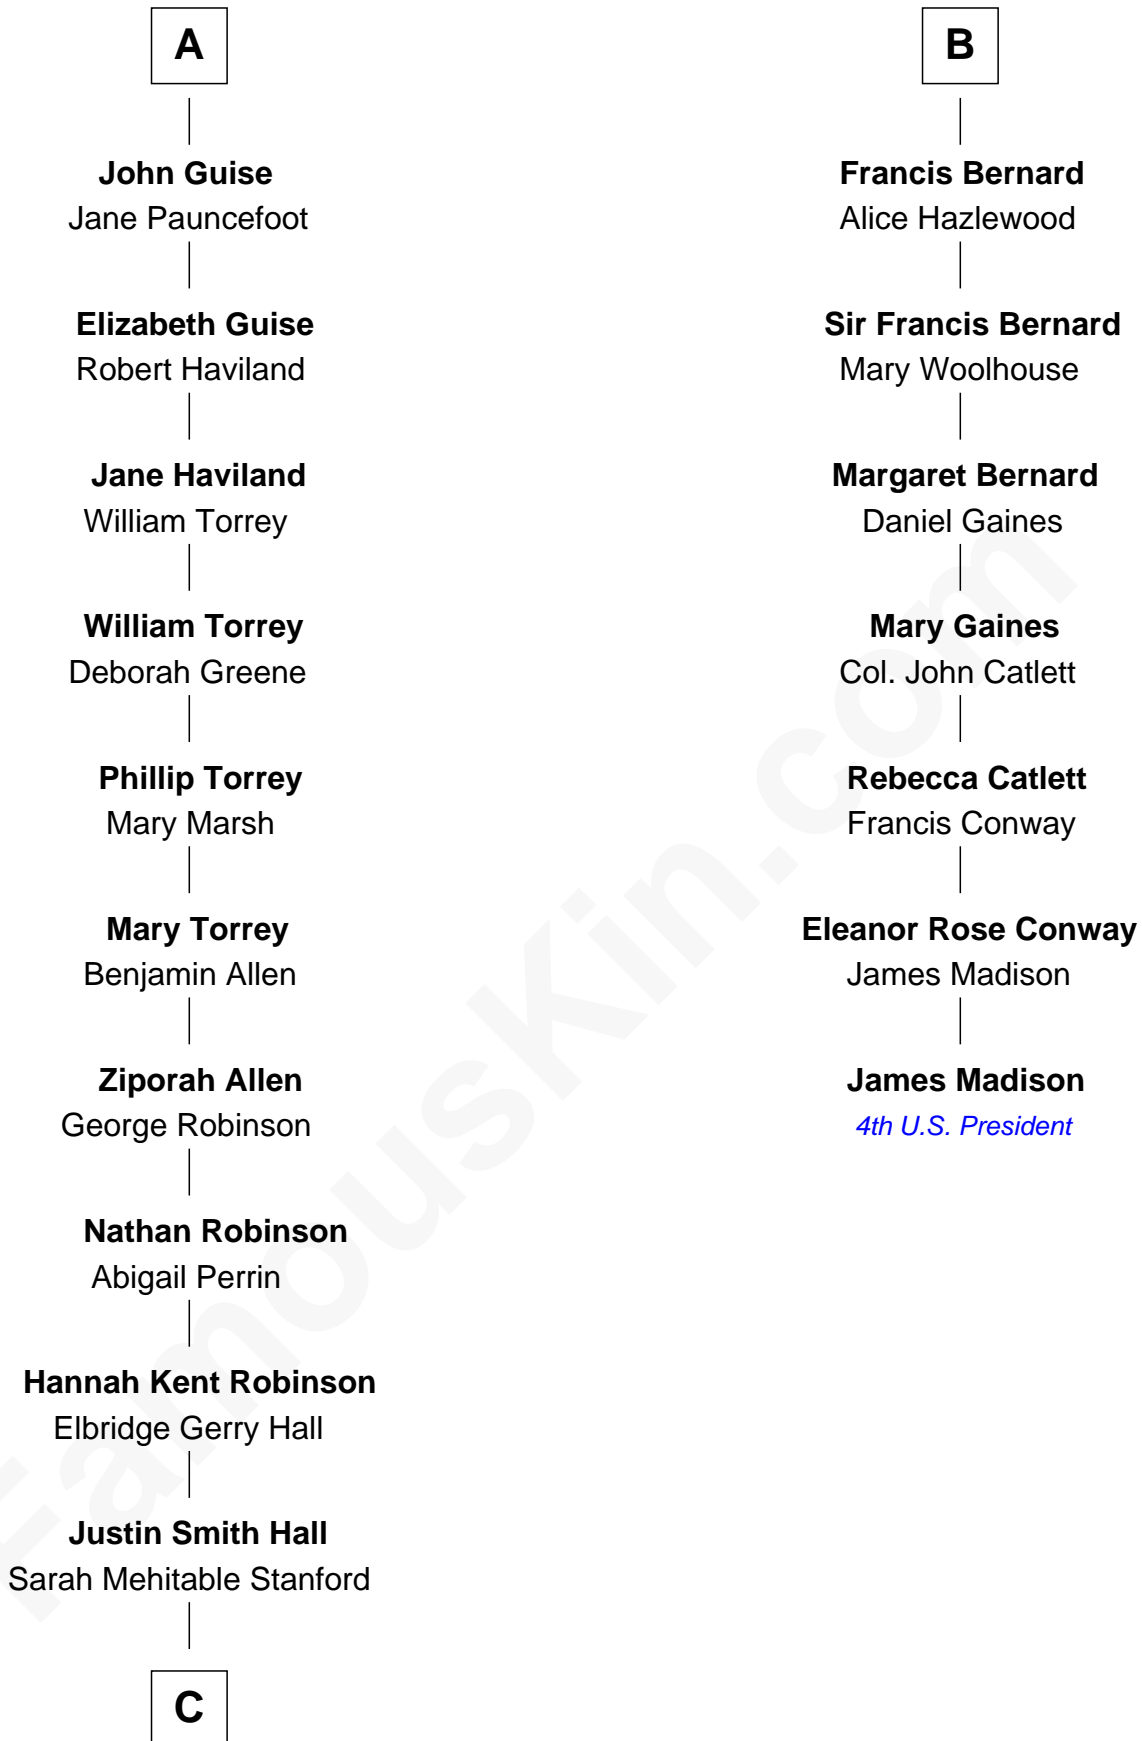

FamousKin.com Relationship Chart of

Raquel Welch

Movie Actress

13th cousin 6 times removed of

James Madison

4th U.S. President

Margaret de Audley

Ralph de Stafford

C

—
Emery Stanford Hall
Clara Louise Adams

—
Josephine Sarah Hall
Armando Carlos Tejada

—
Raquel Welch
aka Raquel Welch

FamousKin.com