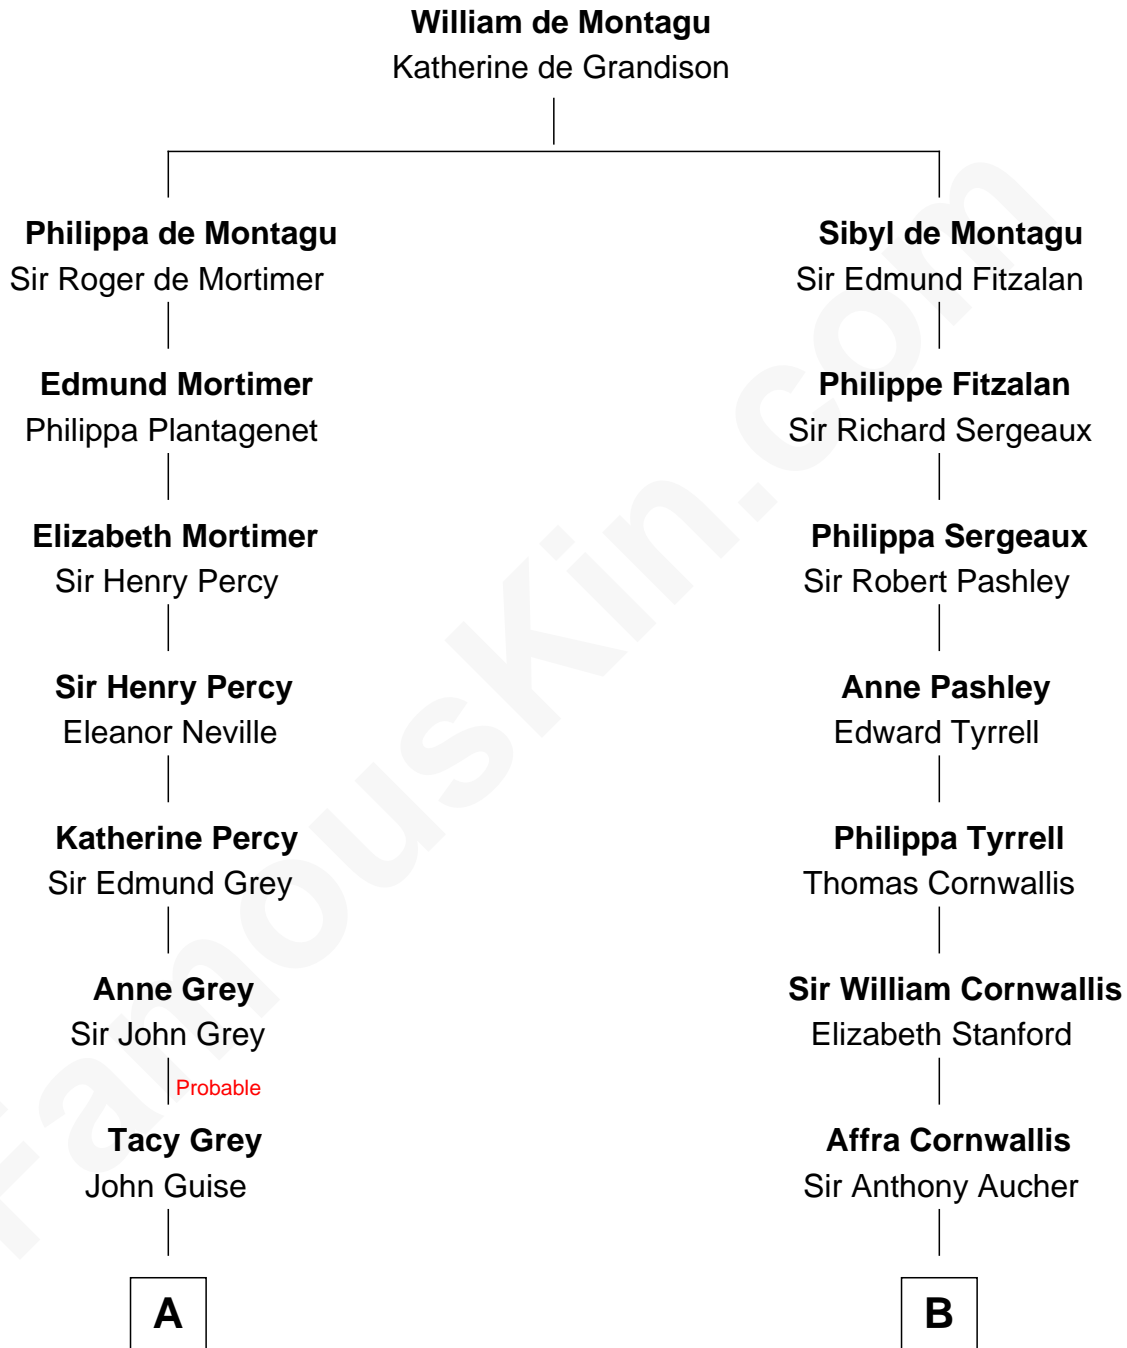

FamousKin.com Relationship Chart of

Raquel Welch

Movie Actress

15th cousin 5 times removed of

James Madison

4th U.S. President

C

Justin Smith Hall
Sarah Mehitable Stanford

Emery Stanford Hall
Clara Louise Adams

Josephine Sarah Hall
Armando Carlos Tejada

Raquel Welch
aka Raquel Welch

FamousKin.com