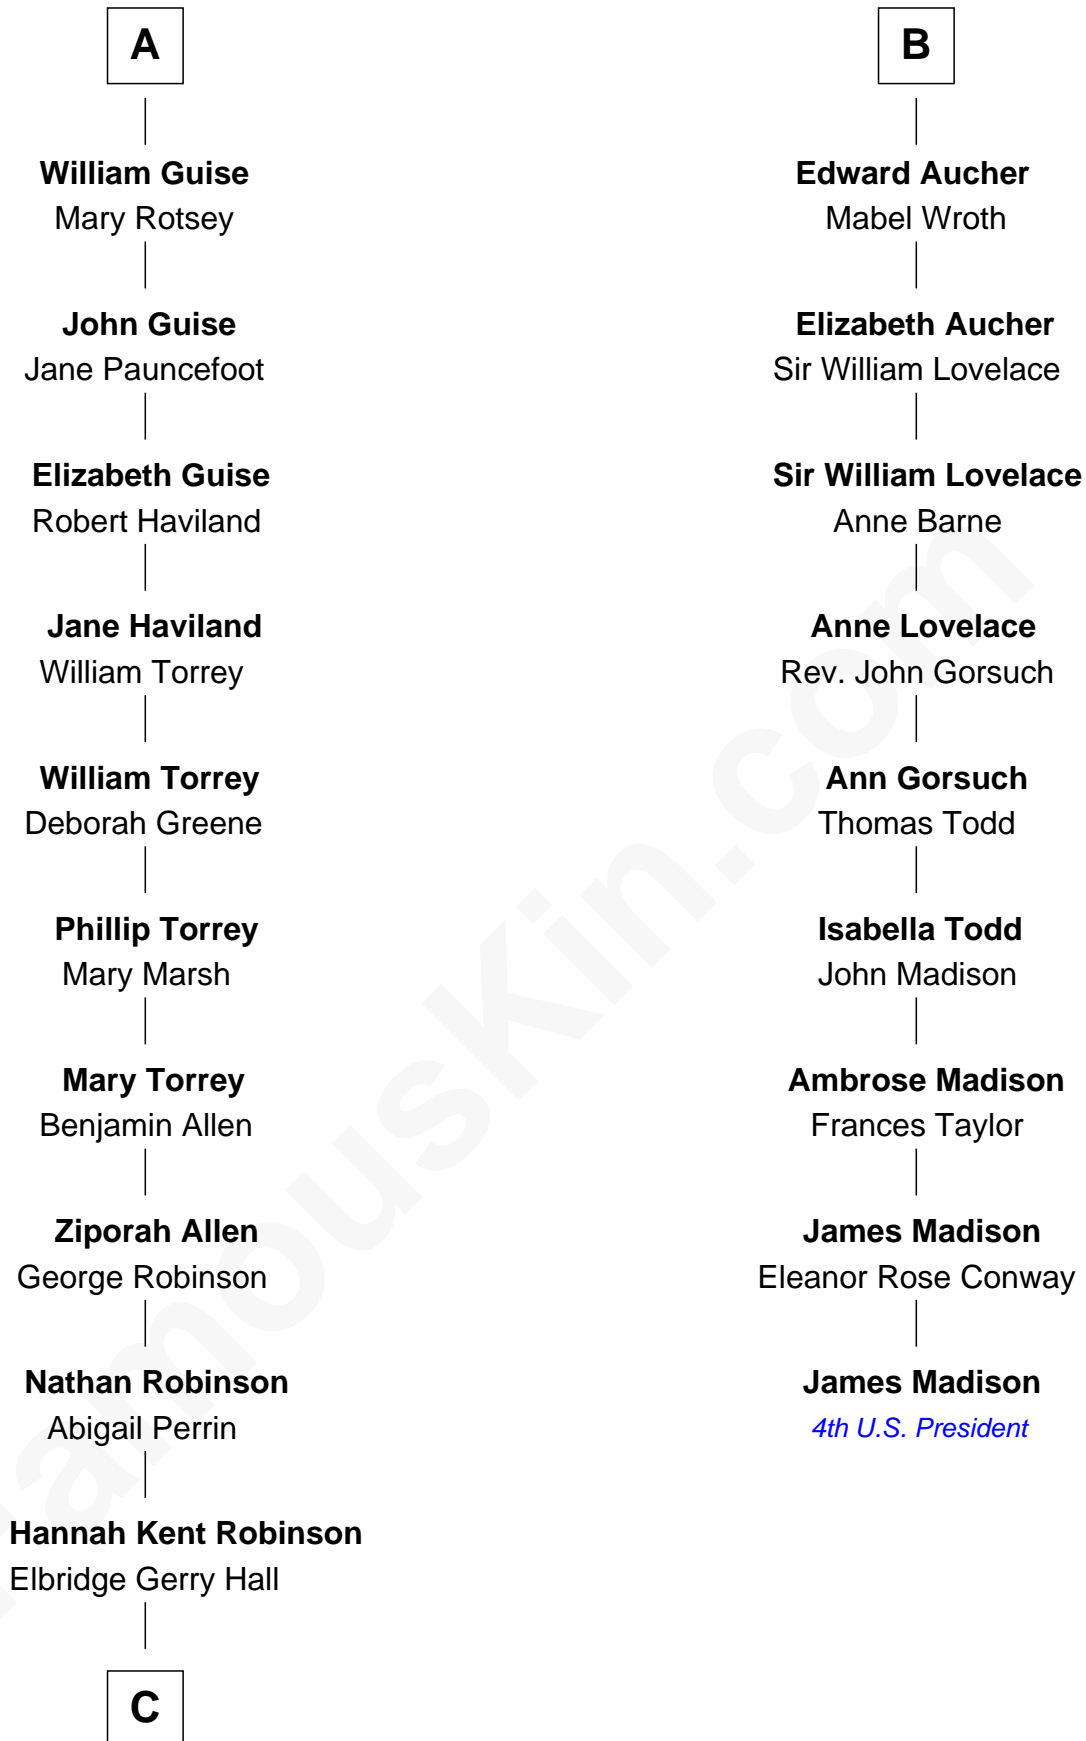

FamousKin.com Relationship Chart of

Raquel Welch

Movie Actress

15th cousin 5 times removed of

James Madison

4th U.S. President

C

Justin Smith Hall
Sarah Mehitable Stanford

Emery Stanford Hall
Clara Louise Adams

Josephine Sarah Hall
Armando Carlos Tejada

Raquel Welch
aka Raquel Welch

FamousKin.com