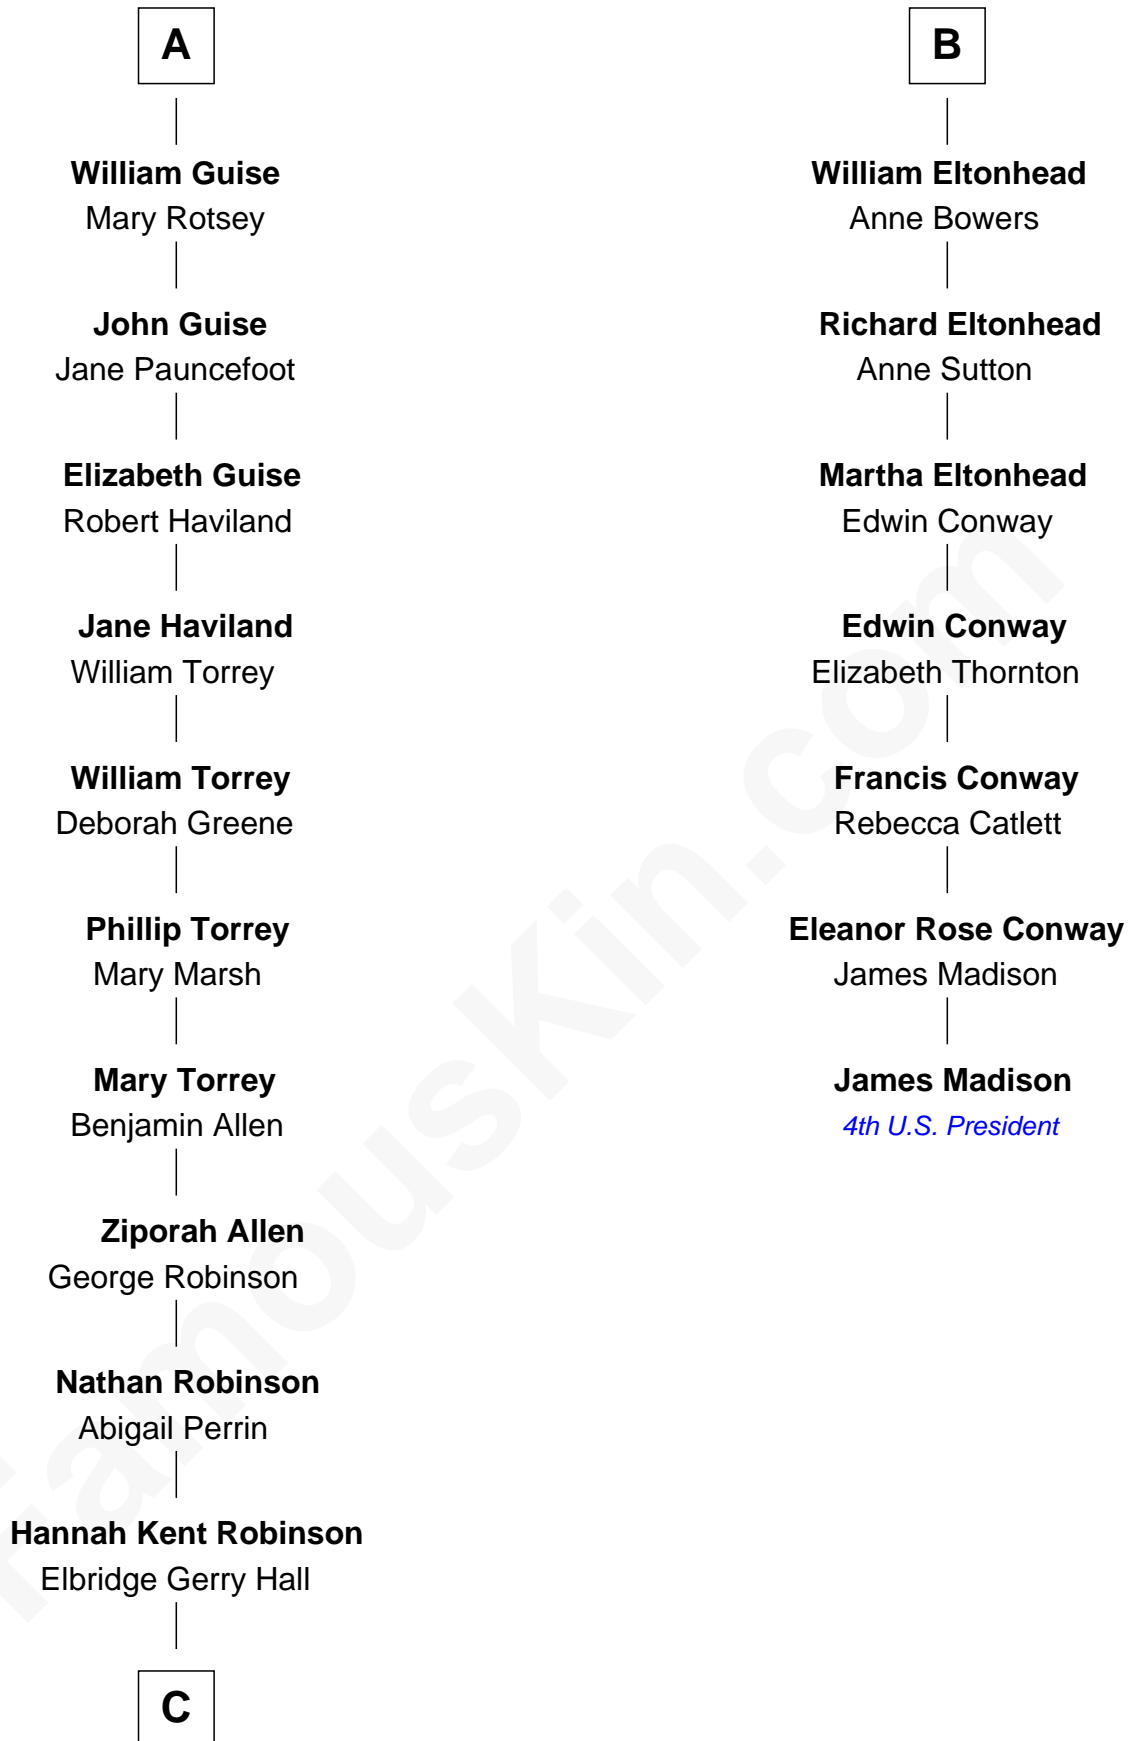

**FamousKin.com**  
**Relationship Chart of**  
**Raquel Welch**  
*Movie Actress*

13th cousin 7 times removed of  
**James Madison**  
*4th U.S. President*

**C**

Justin Smith Hall  
Sarah Mehitable Stanford

Emery Stanford Hall  
Clara Louise Adams

Josephine Sarah Hall  
Armando Carlos Tejada

Raquel Welch  
*aka Raquel Welch*

FamousKin.com