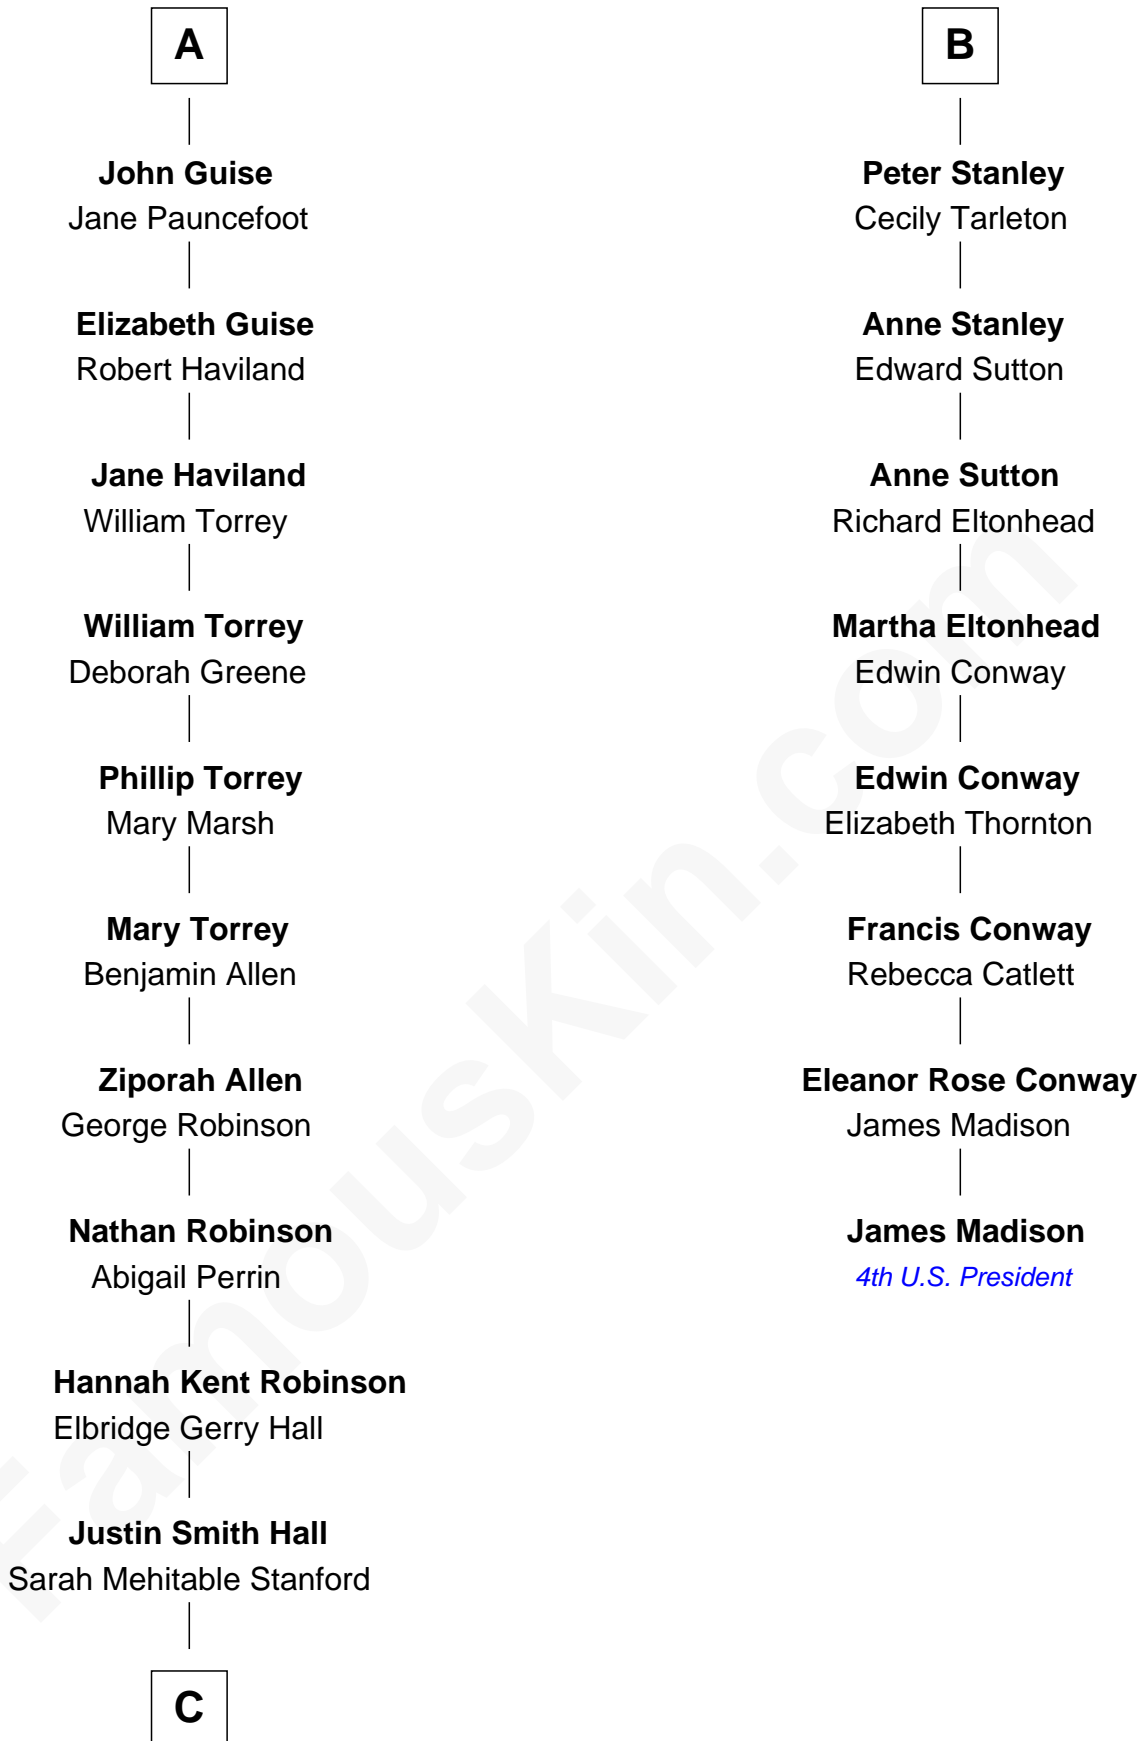

FamousKin.com Relationship Chart of

Raquel Welch

Movie Actress

14th cousin 5 times removed of

James Madison

4th U.S. President

Sir Robert de Holland

Maude la Zouche

C

—
Emery Stanford Hall
Clara Louise Adams

—
Josephine Sarah Hall
Armando Carlos Tejada

—
Raquel Welch
aka Raquel Welch

FamousKin.com