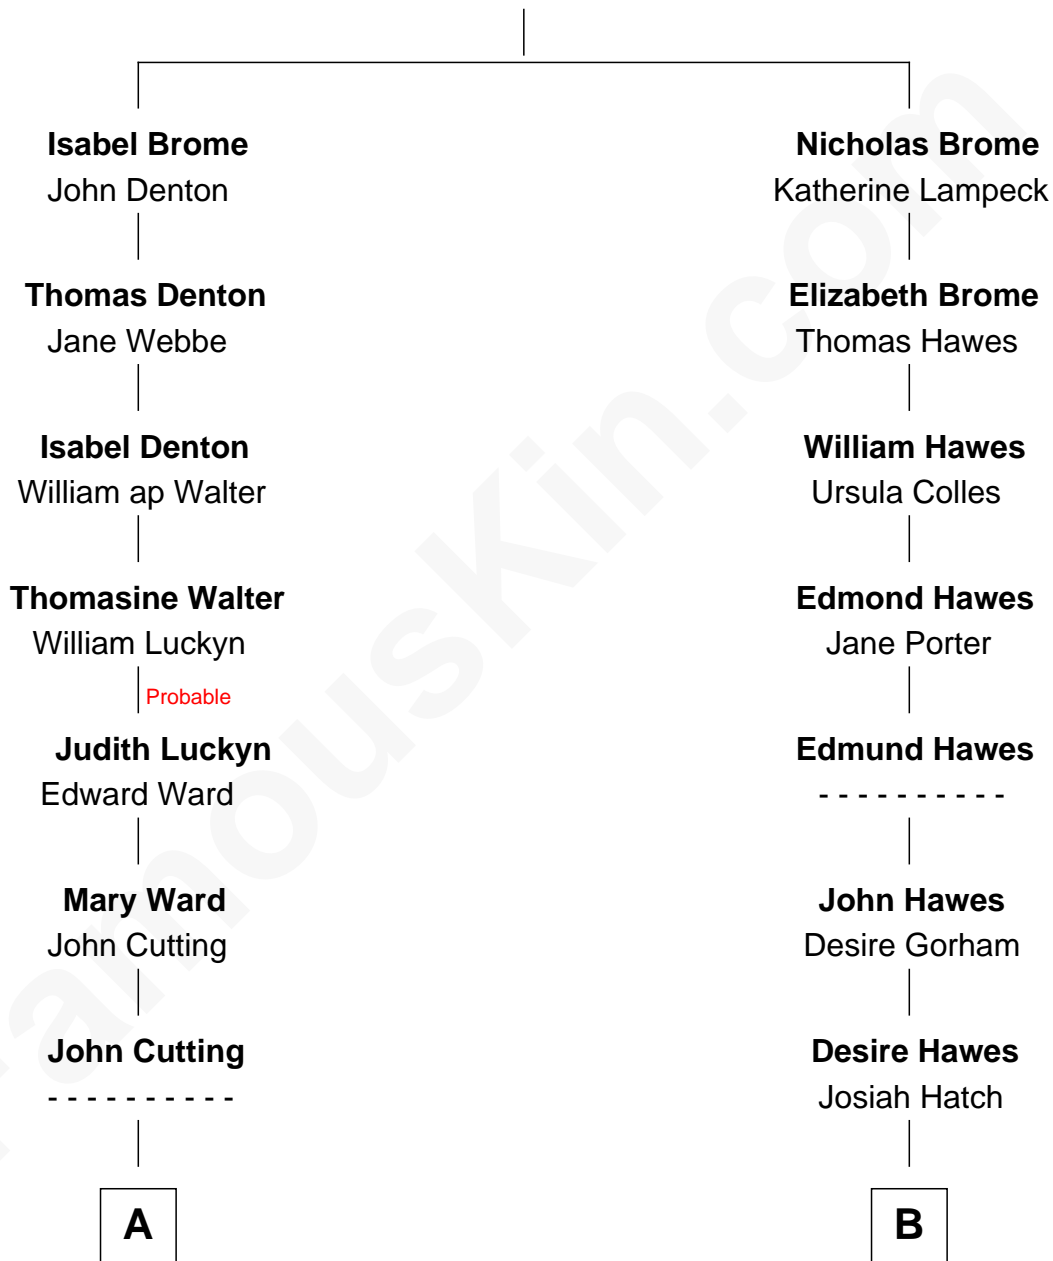

FamousKin.com Relationship Chart of

Raquel Welch

Movie Actress

14th cousin 3 times removed of

Bill Weld

68th Governor of Massachusetts

John Brome
Beatrice Shirley

Raquel Welch photo by [Alan Light](#) (CC BY 2.0)

Bill Weld photo by [Marc Nozell](#) (CC BY-SA 2.0)