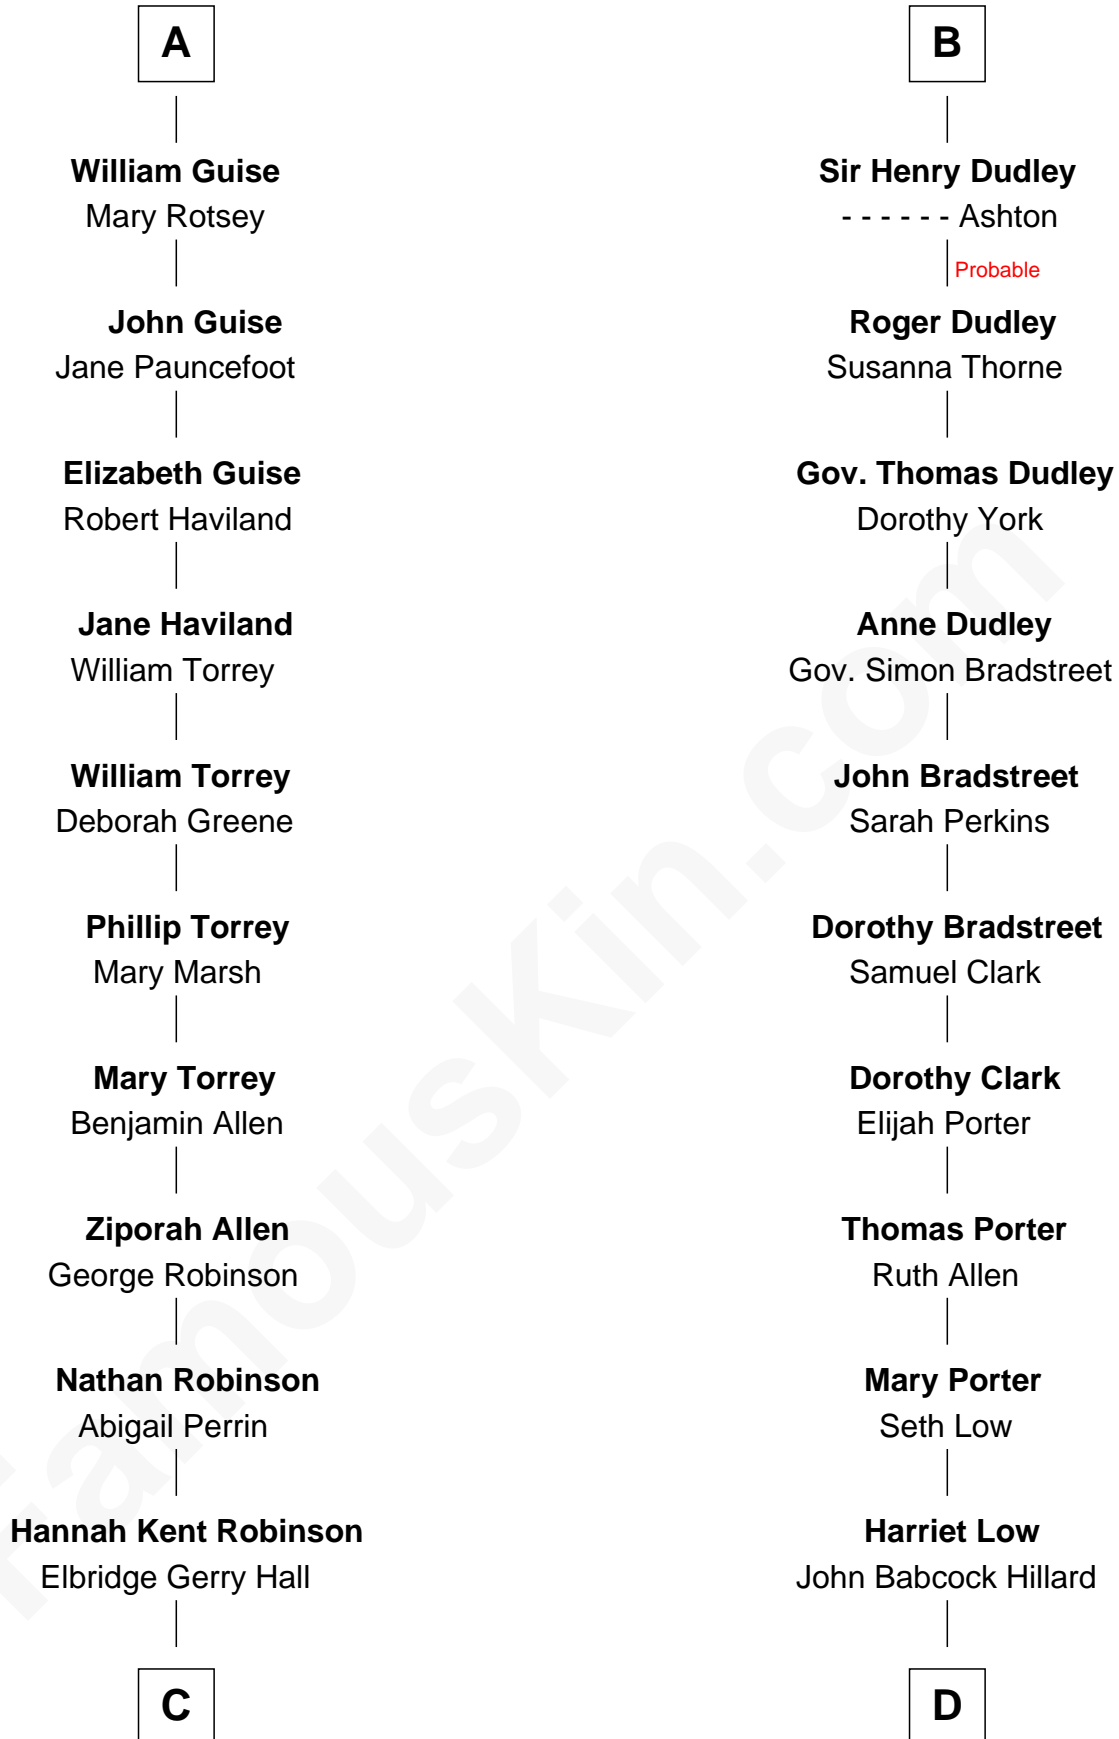

FamousKin.com Relationship Chart of

Raquel Welch

Movie Actress

20th cousin of

Bill Weld

68th Governor of Massachusetts

Henry Plantagenet

Maud de Chaworth

Eleanor Plantagenet

Richard Fitzalan

Alice Fitzalan

Sir Thomas de Holand

Eleanor Holand

Edward Cherleton

Joyce Cherleton

Sir John Tiptoft

Joyce Tiptoft

Sir Edmund Sutton

Sir Edward Sutton

Cecily Willoughby

Sir John Sutton

Cecily Grey

B

C

Justin Smith Hall
Sarah Mehitable Stanford

Emery Stanford Hall
Clara Louise Adams

Josephine Sarah Hall
Armando Carlos Tejada

Raquel Welch
aka Raquel Welch

D

Harriet Hillard
William Augustus White

Margaret Low White
Francis Minot Weld