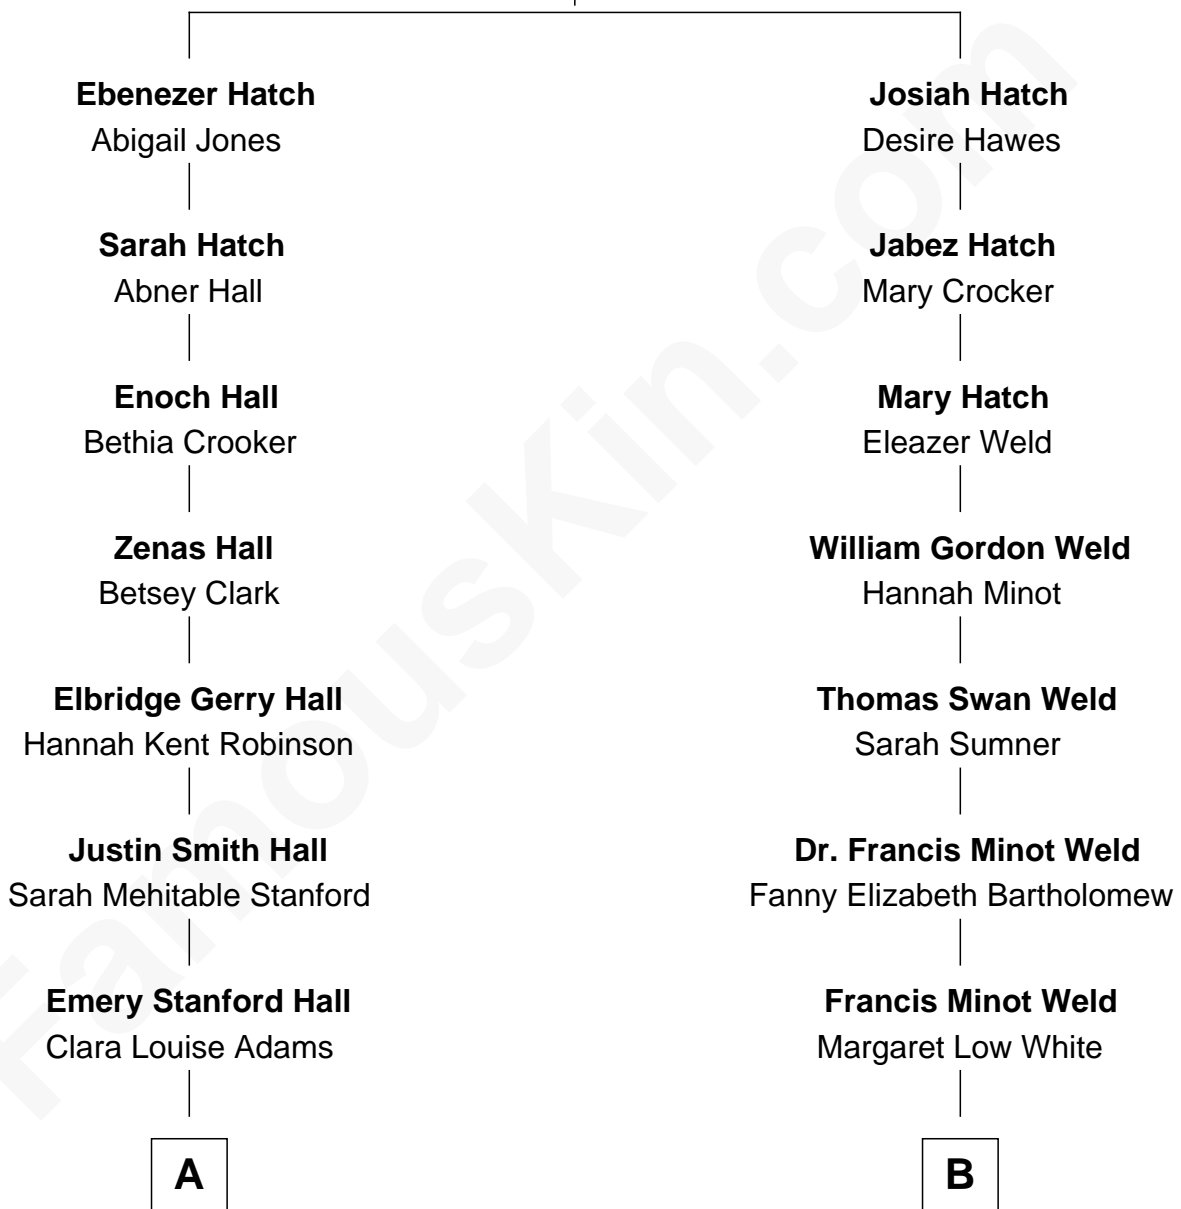

FamousKin.com Relationship Chart of

Raquel Welch

Movie Actress

8th cousin of

Bill Weld

68th Governor of Massachusetts

Samuel Hatch

Mary Doty

A

Josephine Sarah Hall
Armando Carlos Tejada

Raquel Welch
aka Raquel Welch

B

David Weld
Mary Blake Nichols

Bill Weld
68th Governor of Massachusetts

FamousKin.com