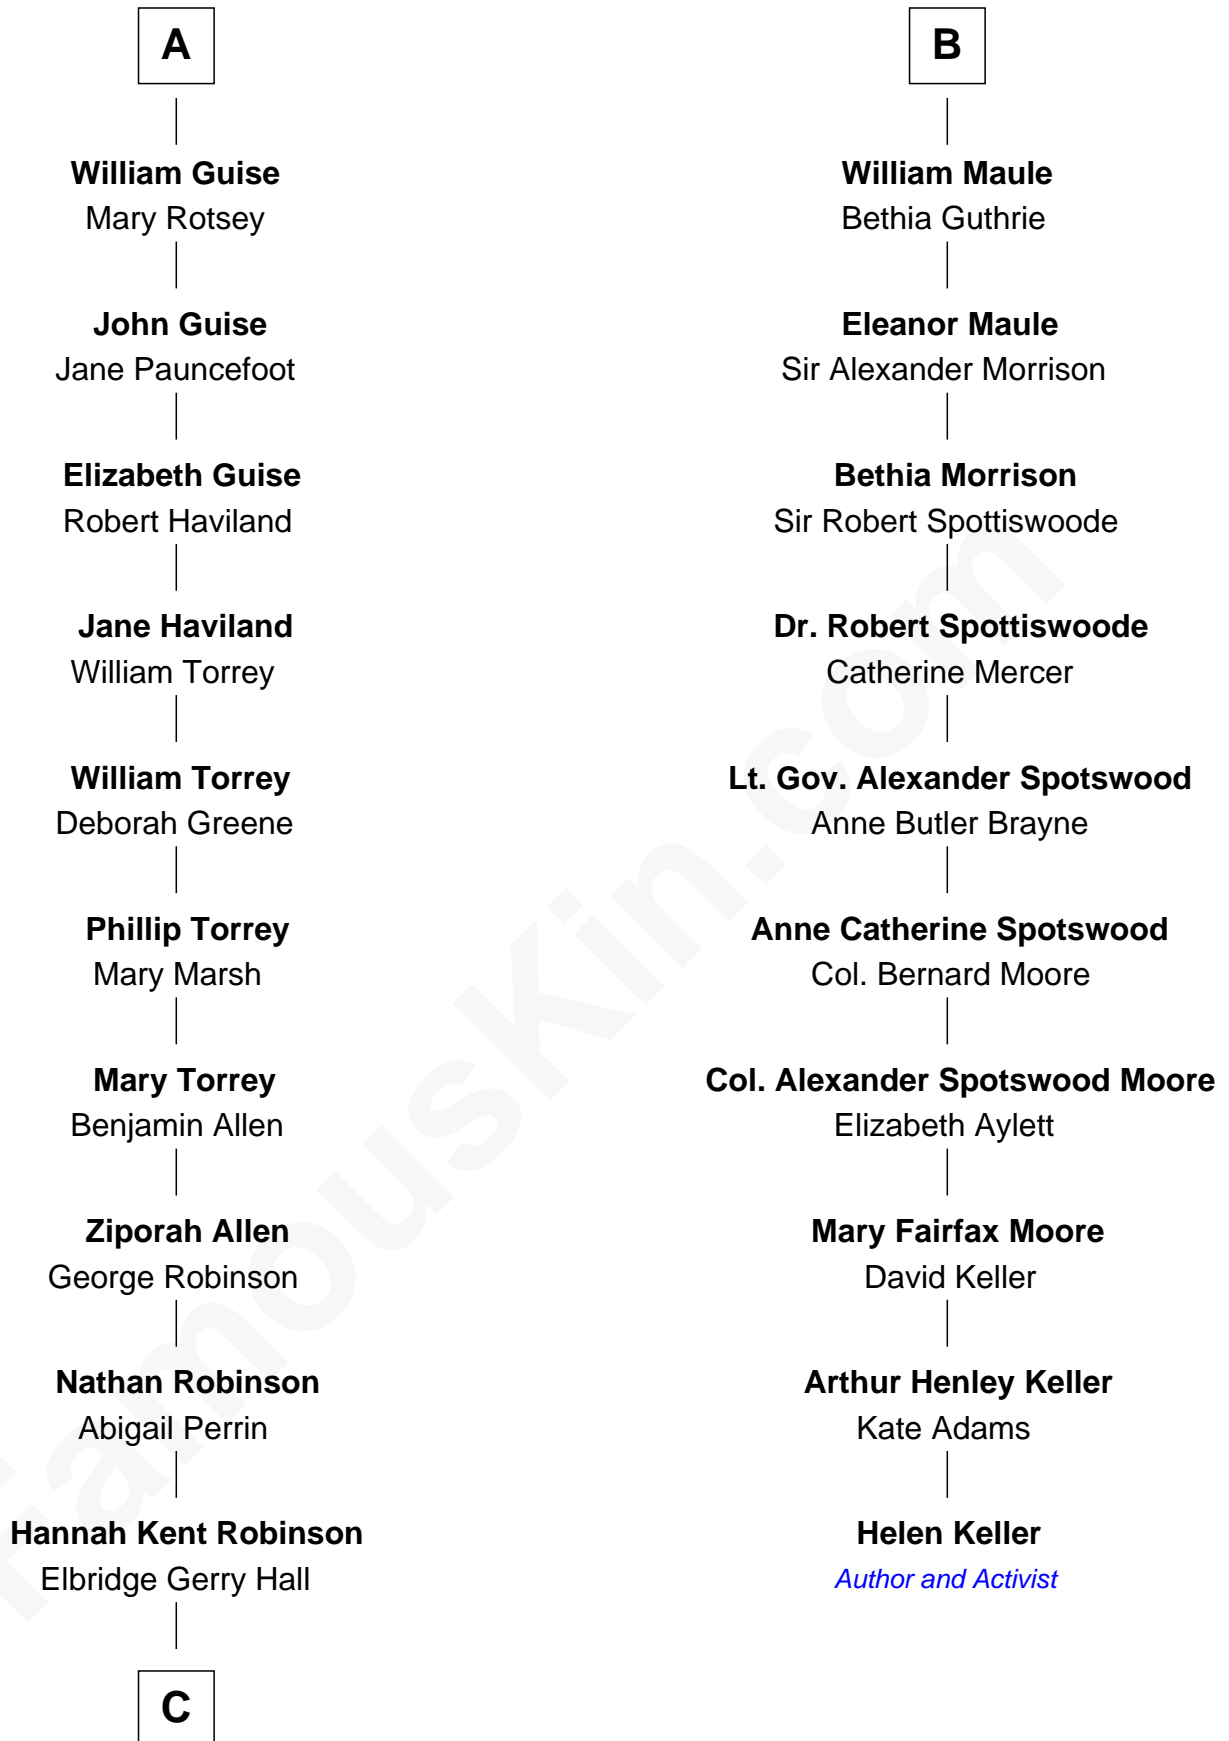

FamousKin.com Relationship Chart of

Raquel Welch

Movie Actress

16th cousin 4 times removed of

Helen Keller

Author and Activist

Henry Plantagenet

Maud de Chaworth

Eleanor Plantagenet

Richard Fitzalan

Alice Fitzalan

Sir Thomas de Holand

Margaret de Holand

Sir John Beaufort

Joan Beaufort

Sir James Stewart

John Stewart

Eleanor Sinclair

Jean Stewart

James Arbuthnott

Isabel Arbuthnott

Sir Robert Maule

B

C