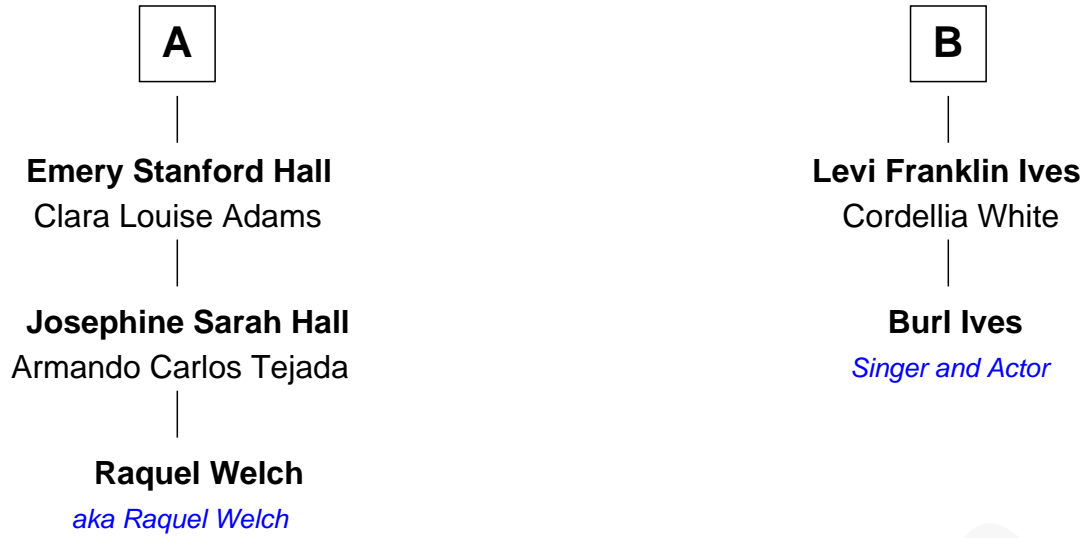

# FamousKin.com Relationship Chart of

**Raquel Welch**

*Movie Actress*

8th cousin 1 time removed of

**Burl Ives**

*Singer and Actor*

**George Martin**

*with wife  
Hannah - - - - -*

*with wife  
Susannah North*

FamousKin.com