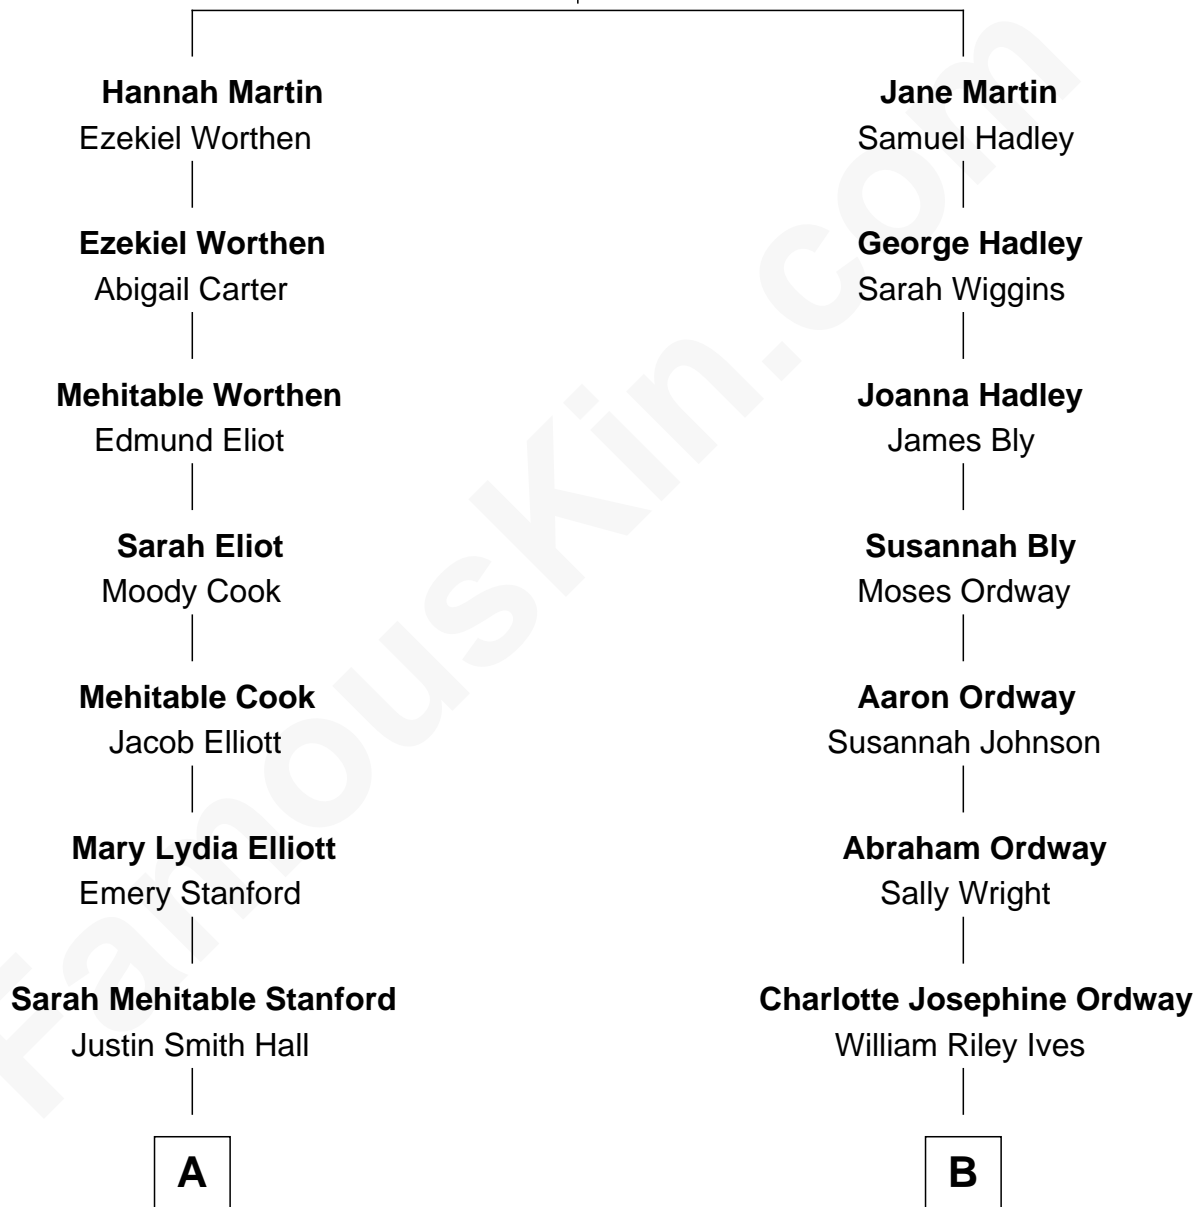

# FamousKin.com Relationship Chart of

**Raquel Welch**

*Movie Actress*

8th cousin 1 time removed of

**Burl Ives**

*Singer and Actor*

**George Martin**

*with wife  
Hannah - - - - -*

*with wife  
Susannah North*

FamousKin.com